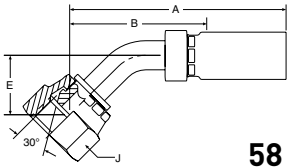

1G158 (JIS)/BSP 60° Cone Female Swivel 45° Elbow

58 Series Permanent

Steel Part Number	C	BSP Thread Size	Hose I.D.	A		Cutoff Allow. B		E		J Hex	Pusher Number
				inch	mm	inch	mm	inch	mm		
#											
Hose Fitting			inch	inch	mm	inch	mm	inch	mm	mm	
1G158-4-3 (+)	+	PF 1/4-19	3/16	2.83	72	1.93	49	0.79	20	19	PUT 001
1G158-4-4 (+)	+	PF 1/4-19	1/4	2.99	76	1.93	49	0.79	20	19	PUT 002
1G158-6-6 (+)	+	PF 3/8-19	3/8	3.39	86	1.89	48	0.83	21	22	PUT 003
1G158-8-8 (+)	+	PF 1/2-14	1/2	3.74	95	2.05	53	0.98	25	27	PUT 004

1G258 (JIS)/BSP 60° Cone Female Swivel 90° Elbow

58 Series Permanent

Steel Part Number	C	BSP Thread Size	Hose I.D.	A		Cutoff Allow. B		E		J Hex	Pusher Number
				inch	mm	inch	mm	inch	mm		
#											
Hose Fitting			inch	inch	mm	inch	mm	inch	mm	mm	
1G258-4-3 (+)	+	PF 1/4-19	3/16	2.28	58	1.34	34	0.94	24	19	PUT 001
1G258-4-4 (+)	+	PF 1/4-19	1/4	2.44	62	1.34	34	0.94	24	19	PUT 002
1G258-6-6 (+)	+	PF 3/8-19	3/8	3.07	78	1.69	43	1.50	38	22	PUT 003
1G258-8-8 (+)	+	PF 1/2-14	1/2	3.31	84	1.77	45	1.81	46	27	PUT 004