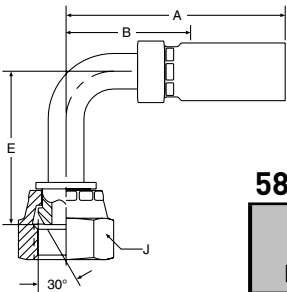

1G158 (JIS)/BSP 60° Cone Female Swivel 45° Elbow

58 Series Permanent

Steel Part Number	C	BSP Thread Size	Hose I.D.	A		Cutoff Allow. B		E		J Hex	Pusher Number
				inch	mm	inch	mm	inch	mm		
#											
Hose Fitting			inch	inch	mm	inch	mm	inch	mm	mm	
1G158-4-3 (+)	+	PF 1/4-19	3/16	2.83	72	1.93	49	0.79	20	19	PUT 001
1G158-4-4 (+)	+	PF 1/4-19	1/4	2.99	76	1.93	49	0.79	20	19	PUT 002
1G158-6-6 (+)	+	PF 3/8-19	3/8	3.39	86	1.89	48	0.83	21	22	PUT 003
1G158-8-8 (+)	+	PF 1/2-14	1/2	3.74	95	2.05	53	0.98	25	27	PUT 004

1G258 (JIS)/BSP 60° Cone Female Swivel 90° Elbow

58 Series Permanent

Steel Part Number	C	BSP Thread Size	Hose I.D.	A		Cutoff Allow. B		E		J Hex	Pusher Number
				inch	mm	inch	mm	inch	mm		
#											
Hose Fitting			inch	inch	mm	inch	mm	inch	mm	mm	
1G258-4-3 (+)	+	PF 1/4-19	3/16	2.28	58	1.34	34	0.94	24	19	PUT 001
1G258-4-4 (+)	+	PF 1/4-19	1/4	2.44	62	1.34	34	0.94	24	19	PUT 002
1G258-6-6 (+)	+	PF 3/8-19	3/8	3.07	78	1.69	43	1.50	38	22	PUT 003
1G258-8-8 (+)	+	PF 1/2-14	1/2	3.31	84	1.77	45	1.81	46	27	PUT 004