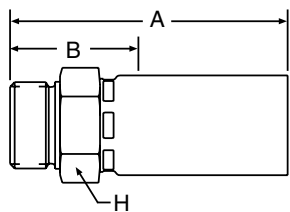

1B258 BSP Swivel 90° Elbow

58 Series Permanent

Steel Part Number	C	BSP Thread Size	Hose I.D.	A		Cutoff Allow. B		E		H Hex	J Hex	Pusher Number
				inch	mm	inch	mm	inch	mm	mm	mm	
#												
Hose Fitting			inch	inch	mm	inch	mm	inch	mm	mm	mm	
1B258-4-4	+	PF 1/4-19	1/4	2.48	63	1.23	32	1.14	29	17	19	PUT 002
1B258-6-5 (+)	+	PF 3/8-19	5/16	2.72	69	1.42	36	1.34	34	17	22	PUT 002
1B258-6-6	+	PF 3/8-19	3/8	2.95	75	1.46	37	1.50	38	19	22	PUT 003
1B258-8-8	+	PF 1/2-14	1/2	3.27	83	1.57	40	1.57	40	22	27	PUT 008
1B258-10-8 (+)	+	PF 5/8-14	1/2	3.27	83	1.57	40	1.54	39	22	30	PUT 005
1B258-12-12	+	PF 3/4-14	3/4	3.94	100	2.05	52	2.20	56	30	32	PUT 005
1B258-16-16	+	PF 1-11	1	4.69	119	2.36	60	2.28	58	38	41	PUT 007

1D958 Male BSP

58 Series Permanent

Steel Part Number	C	BSP Thread Size	Hose I.D.	A		Cutoff Allow. B		H Hex	Pusher Number
				inch	mm	inch	mm	mm	
#									
Hose Fitting			inch	inch	mm	inch	mm	mm	
1D958-4-4 (+)	+	PF 1/4-19	1/4	2.24	57	1.02	26	19	PUM 503
1D958-6-5 (+)	+	PF 3/8-19	5/16	2.36	60	1.06	27	22	PUM 504
1D958-6-6 (+)	+	PF 3/8-19	3/8	2.52	64	1.06	27	22	PUM 504
1D958-8-8 (+)	+	PF 1/2-14	1/2	2.87	73	1.22	31	27	PUM 506
1D958-12-12	+	PF 3/4-14	3/4	3.19	81	1.34	34	32	PUM 509
1D958-16-16	+	PF 1-11	1	3.74	95	1.38	35	41	PUM 511