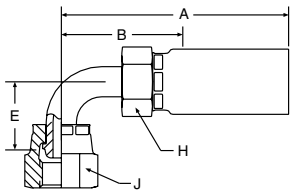

1B258 BSP Swivel 90° Elbow

58 Series Permanent

Steel Part Number	C	BSP Thread Size	Hose I.D.	A		Cutoff Allow. B		E		H Hex	J Hex	Pusher Number
				inch	mm	inch	mm	inch	mm	mm	mm	
#												
Hose Fitting			inch	inch	mm	inch	mm	inch	mm	mm	mm	
1B258-4-4	+	PF 1/4-19	1/4	2.48	63	1.23	32	1.14	29	17	19	PUT 002
1B258-6-5 (+)	+	PF 3/8-19	5/16	2.72	69	1.42	36	1.34	34	17	22	PUT 002
1B258-6-6	+	PF 3/8-19	3/8	2.95	75	1.46	37	1.50	38	19	22	PUT 003
1B258-8-8	+	PF 1/2-14	1/2	3.27	83	1.57	40	1.57	40	22	27	PUT 008
1B258-10-8 (+)	+	PF 5/8-14	1/2	3.27	83	1.57	40	1.54	39	22	30	PUT 005
1B258-12-12	+	PF 3/4-14	3/4	3.94	100	2.05	52	2.20	56	30	32	PUT 005
1B258-16-16	+	PF 1-11	1	4.69	119	2.36	60	2.28	58	38	41	PUT 007

1D958 Male BSP

58 Series Permanent

Steel Part Number	C	BSP Thread Size	Hose I.D.	A		Cutoff Allow. B		H Hex	Pusher Number
				inch	mm	inch	mm	mm	
#									
Hose Fitting			inch	inch	mm	inch	mm	mm	
1D958-4-4 (+)	+	PF 1/4-19	1/4	2.24	57	1.02	26	19	PUM 503
1D958-6-5 (+)	+	PF 3/8-19	5/16	2.36	60	1.06	27	22	PUM 504
1D958-6-6 (+)	+	PF 3/8-19	3/8	2.52	64	1.06	27	22	PUM 504
1D958-8-8 (+)	+	PF 1/2-14	1/2	2.87	73	1.22	31	27	PUM 506
1D958-12-12	+	PF 3/4-14	3/4	3.19	81	1.34	34	32	PUM 509
1D958-16-16	+	PF 1-11	1	3.74	95	1.38	35	41	PUM 511