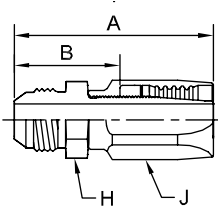

201BA Male NPTF Rigid Straight

| Steel Part Number | B | C | NPTF Thread Size | Hose I.D. | A | | Cutoff Allow. B | | H Hex | J Hex |
|-------------------|---|---|------------------|-----------|------|----|-----------------|----|-------|--------|
| | | | | | inch | mm | inch | mm | inch | inch |
| # | | | | | | | | | | |
| Hose Fitting | | | | inch | inch | mm | inch | mm | inch | inch |
| 201BA-2-4 | | + | 1/8-27 | 1/4 | 2.25 | 57 | 0.97 | 25 | 5/8 | 3/4 |
| 201BA-4-4 | + | + | 1/4-18 | 1/4 | 2.44 | 62 | 1.16 | 30 | 5/8 | 3/4 |
| 201BA-6-4 | + | + | 3/8-18 | 1/4 | 2.44 | 62 | 1.16 | 30 | 3/4 | 3/4 |
| 201BA-4-6 | + | + | 1/4-18 | 3/8 | 2.63 | 67 | 1.22 | 31 | 3/4 | 7/8 |
| 201BA-6-6 | + | | 3/8-18 | 3/8 | 2.63 | 67 | 1.22 | 31 | 3/4 | 7/8 |
| 201BA-8-6 | | + | 1/2-14 | 3/8 | 2.81 | 71 | 1.41 | 36 | 7/8 | 7/8 |
| 201BA-8-8 | | + | 1/2-14 | 1/2 | 3.16 | 80 | 1.56 | 40 | 7/8 | 1-1/16 |
| 201BA-12-12 | | + | 3/4-14 | 3/4 | 3.19 | 81 | 1.53 | 39 | 1-1/8 | 1-5/16 |
| 201BA-16-16 | | + | 1-11-1/2 | 1 | 3.69 | 94 | 2.06 | 52 | 1-1/2 | 1-5/8 |

203BA Male JIC 37° Rigid Straight

| Steel Part Number | B | C | Thread Size | Hose I.D. | A | | Cutoff Allow. B | | H Hex | J Hex |
|-------------------|---|---|-------------|-----------|------|----|-----------------|----|-------|--------|
| | | | | | inch | mm | inch | mm | inch | inch |
| # | | | | | | | | | | |
| Hose Fitting | | | | inch | inch | mm | inch | mm | inch | inch |
| 203BA-5-4 | + | + | 1/2-20 | 1/4 | 2.42 | 62 | 1.13 | 29 | 5/8 | 3/4 |
| 203BA-6-6 | + | + | 9/16-18 | 3/8 | 2.63 | 67 | 1.22 | 31 | 3/4 | 7/8 |
| 203BA-8-6 | | + | 3/4-16 | 3/8 | 2.72 | 69 | 1.31 | 33 | 3/4 | 7/8 |
| 203BA-10-8 | | + | 7/8-14 | 1/2 | 3.16 | 80 | 1.56 | 40 | 1 | 1-1/16 |
| 203BA-12-12 | | + | 1 1/16-12 | 3/4 | 3.30 | 84 | 1.66 | 42 | 1 1/8 | 1-5/16 |
| 203BA-16-16 | | + | 1 5/16-12 | 1 | 3.66 | 93 | 2.03 | 52 | 1 1/2 | 1-5/8 |