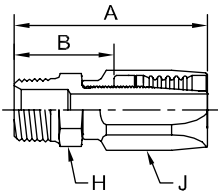

201BA Male NPTF Rigid Straight

| Steel Part Number | B | C | NPTF Thread Size | Hose I.D. | A | | Cutoff Allow. B | | H Hex | J Hex |
|-------------------|---|---|------------------|-----------|------|----|-----------------|----|-------|--------|
| | | | | | inch | mm | inch | mm | inch | inch |
| # | | | | | | | | | | |
| Hose Fitting | | | | inch | inch | mm | inch | mm | inch | inch |
| 201BA-2-4 | | + | 1/8-27 | 1/4 | 2.25 | 57 | 0.97 | 25 | 5/8 | 3/4 |
| 201BA-4-4 | + | + | 1/4-18 | 1/4 | 2.44 | 62 | 1.16 | 30 | 5/8 | 3/4 |
| 201BA-6-4 | + | + | 3/8-18 | 1/4 | 2.44 | 62 | 1.16 | 30 | 3/4 | 3/4 |
| 201BA-4-6 | + | + | 1/4-18 | 3/8 | 2.63 | 67 | 1.22 | 31 | 3/4 | 7/8 |
| 201BA-6-6 | + | | 3/8-18 | 3/8 | 2.63 | 67 | 1.22 | 31 | 3/4 | 7/8 |
| 201BA-8-6 | | + | 1/2-14 | 3/8 | 2.81 | 71 | 1.41 | 36 | 7/8 | 7/8 |
| 201BA-8-8 | | + | 1/2-14 | 1/2 | 3.16 | 80 | 1.56 | 40 | 7/8 | 1-1/16 |
| 201BA-12-12 | | + | 3/4-14 | 3/4 | 3.19 | 81 | 1.53 | 39 | 1-1/8 | 1-5/16 |
| 201BA-16-16 | | + | 1-11-1/2 | 1 | 3.69 | 94 | 2.06 | 52 | 1-1/2 | 1-5/8 |

203BA Male JIC 37° Rigid Straight

| Steel Part Number | B | C | Thread Size | Hose I.D. | A | | Cutoff Allow. B | | H Hex | J Hex |
|-------------------|---|---|-------------|-----------|------|----|-----------------|----|-------|--------|
| | | | | | inch | mm | inch | mm | inch | inch |
| # | | | | | | | | | | |
| Hose Fitting | | | | inch | inch | mm | inch | mm | inch | inch |
| 203BA-5-4 | + | + | 1/2-20 | 1/4 | 2.42 | 62 | 1.13 | 29 | 5/8 | 3/4 |
| 203BA-6-6 | + | + | 9/16-18 | 3/8 | 2.63 | 67 | 1.22 | 31 | 3/4 | 7/8 |
| 203BA-8-6 | | + | 3/4-16 | 3/8 | 2.72 | 69 | 1.31 | 33 | 3/4 | 7/8 |
| 203BA-10-8 | | + | 7/8-14 | 1/2 | 3.16 | 80 | 1.56 | 40 | 1 | 1-1/16 |
| 203BA-12-12 | | + | 1 1/16-12 | 3/4 | 3.30 | 84 | 1.66 | 42 | 1 1/8 | 1-5/16 |
| 203BA-16-16 | | + | 1 5/16-12 | 1 | 3.66 | 93 | 2.03 | 52 | 1 1/2 | 1-5/8 |