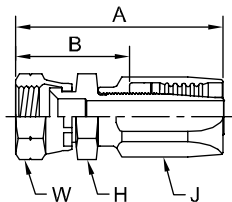

206BA Female JIC 37° Swivel Straight

| Steel Part Number | B | C | Thread Size | Hose I.D. | | Cutoff Allow. B | | H Hex | J Hex | W Hex | |
|-------------------|---|---|-------------|-----------|------|-----------------|------|-------|-------|--------|-------|
| | | | | inch | mm | inch | mm | | | | |
| # | | | | | | | | | | | |
| Hose Fitting | | | | inch | mm | inch | mm | inch | inch | inch | |
| 206BA-4-4 | + | + | 7/6-20 | 1/4 | 2.52 | 64 | 1.22 | 31 | 5/8 | 3/4 | 9/16 |
| 206BA-5-4 | + | + | 1/2-20 | 1/4 | 2.56 | 65 | 1.34 | 34 | 5/8 | 3/4 | 5/8 |
| 206BA-6-4 | + | + | 9/16-18 | 1/4 | 2.58 | 66 | 1.28 | 33 | 11/16 | 3/4 | 11/16 |
| 206BA-5-6 | + | + | 1/2-20 | 3/8 | 2.75 | 70 | 1.34 | 34 | 3/4 | 7/8 | 5/8 |
| 206BA-6-6 | + | + | 9/16-18 | 3/8 | 2.77 | 70 | 1.34 | 34 | 3/4 | 7/8 | 11/16 |
| 206BA-8-6 | | + | 3/4-16 | 3/8 | 2.81 | 71 | 1.41 | 36 | 7/8 | 7/8 | 7/8 |
| 206BA-8-8 | | + | 3/4-16 | 1/2 | 3.16 | 80 | 1.56 | 40 | 1 | 1-1/16 | 7/8 |
| 206BA-10-8 | | + | 7/8-14 | 1/2 | 3.24 | 82 | 1.63 | 41 | 1 | 1-1/16 | 1 |
| 206BA-12-12 | | + | 1 1/16-12 | 3/4 | 3.33 | 85 | 1.69 | 43 | 1 1/4 | 1-5/16 | 1 1/4 |
| 206BA-14-12 | | + | 1 3/16-12 | 3/4 | 3.34 | 85 | 1.72 | 44 | 1-3/8 | 1-5/16 | 1-3/8 |
| 206BA-16-16 | | + | 1 5/16-12 | 1 | 3.72 | 95 | 2.10 | 53 | 1 1/2 | 1-5/8 | 1 1/2 |

208BA Female SAE 45° Swivel Straight

| Steel Part Number | B | C | Thread Size | Hose I.D. | | Cutoff Allow. B | | H Hex | J Hex | W Hex | |
|-------------------|---|---|-------------|-----------|------|-----------------|------|-------|-------|-------|-----|
| | | | | inch | mm | inch | mm | | | | |
| # | | | | | | | | | | | |
| Hose Fitting | | | | inch | mm | inch | mm | inch | inch | inch | |
| 208BA-6-6 | + | + | 5/8-18 | 3/8 | 2.83 | 72 | 1.41 | 36 | 3/4 | 7/8 | 3/4 |