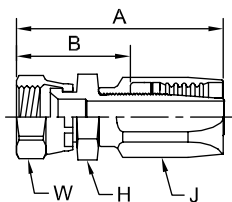

206BA Female JIC 37° Swivel Straight

| Steel Part Number | B | C | Thread Size | Hose I.D. | | Cutoff Allow. B | | H Hex | J Hex | W Hex | |
|-------------------|---|---|-------------|-----------|------|-----------------|------|-------|-------|--------|-------|
| | | | | inch | mm | inch | mm | | | | |
| # | | | | | | | | | | | |
| Hose Fitting | | | | inch | mm | inch | mm | inch | inch | inch | |
| 206BA-4-4 | + | + | 7/6-20 | 1/4 | 2.52 | 64 | 1.22 | 31 | 5/8 | 3/4 | 9/16 |
| 206BA-5-4 | + | + | 1/2-20 | 1/4 | 2.56 | 65 | 1.34 | 34 | 5/8 | 3/4 | 5/8 |
| 206BA-6-4 | + | + | 9/16-18 | 1/4 | 2.58 | 66 | 1.28 | 33 | 11/16 | 3/4 | 11/16 |
| 206BA-5-6 | + | + | 1/2-20 | 3/8 | 2.75 | 70 | 1.34 | 34 | 3/4 | 7/8 | 5/8 |
| 206BA-6-6 | + | + | 9/16-18 | 3/8 | 2.77 | 70 | 1.34 | 34 | 3/4 | 7/8 | 11/16 |
| 206BA-8-6 | | + | 3/4-16 | 3/8 | 2.81 | 71 | 1.41 | 36 | 7/8 | 7/8 | 7/8 |
| 206BA-8-8 | | + | 3/4-16 | 1/2 | 3.16 | 80 | 1.56 | 40 | 1 | 1-1/16 | 7/8 |
| 206BA-10-8 | | + | 7/8-14 | 1/2 | 3.24 | 82 | 1.63 | 41 | 1 | 1-1/16 | 1 |
| 206BA-12-12 | | + | 1 1/16-12 | 3/4 | 3.33 | 85 | 1.69 | 43 | 1 1/4 | 1-5/16 | 1 1/4 |
| 206BA-14-12 | | + | 1 3/16-12 | 3/4 | 3.34 | 85 | 1.72 | 44 | 1-3/8 | 1-5/16 | 1-3/8 |
| 206BA-16-16 | | + | 1 5/16-12 | 1 | 3.72 | 95 | 2.10 | 53 | 1 1/2 | 1-5/8 | 1 1/2 |

208BA Female SAE 45° Swivel Straight

| Steel Part Number | B | C | Thread Size | Hose I.D. | | Cutoff Allow. B | | H Hex | J Hex | W Hex | |
|-------------------|---|---|-------------|-----------|------|-----------------|------|-------|-------|-------|-----|
| | | | | inch | mm | inch | mm | | | | |
| # | | | | | | | | | | | |
| Hose Fitting | | | | inch | mm | inch | mm | inch | inch | inch | |
| 208BA-6-6 | + | + | 5/8-18 | 3/8 | 2.83 | 72 | 1.41 | 36 | 3/4 | 7/8 | 3/4 |