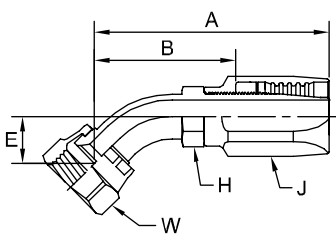

237BA Female JIC 37° Swivel 45° Elbow Short Drop

Steel Part Number	B	C	Thread Size	Tube O.D.	Hose I.D.		Cutoff Allow. B		E	H Hex	J Hex	W Hex		
					inch	mm	inch	mm						
#														
Hose Fitting				inch	inch	inch	mm	inch	mm	inch	inch	inch		
237BA-8-6		+	3/4-16	1/2	3/8	3.09	79	1.69	43	0.55	14	3/4	7/8	7/8
237BA-10-8		+	7/8-14	5/8	1/2	3.53	90	1.94	49	0.63	16	7/8	1	1-1/16
237BA-12-12		+	1 1/16-12	1	3/4	3.75	95	2.13	54	0.77	20	1 1/8	1 1/4	1-5/16