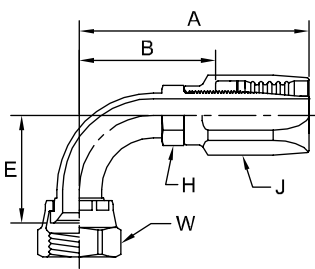

239BA Female JIC 37° Swivel 90° Elbow Short Drop

Steel Part Number	B	C	Thread Size	Tube O.D.	Hose I.D.	A		Cutoff Allow. B		E		H Hex	J Hex	W Hex
						inch	mm	inch	mm	inch	mm	inch	inch	inch
#														
Hose Fitting				inch	inch	inch	mm	inch	mm	inch	mm	inch	inch	inch
239BA-5-4		+	1/2-20	5/16	1/4	2.39	61	1.09	28	0.77	20	5/8	5/8	0.62
239BA-6-6		+	9/16-18	3/8	3/8	2.70	69	1.31	33	0.86	22	3/4	11/16	0.69
239BA-8-6		+	3/4-16	1/2	3/8	2.86	73	1.44	37	1.09	28	3/4	7/8	0.88
239BA-8-8		+	3/4-16	1/2	1/2	3.20	81	1.59	40	1.09	28	7/8	7/8	0.88
239BA-10-8		+	7/8-14	5/8	1/2	3.23	82	1.63	41	1.23	31	7/8	1	1.00
239BA-12-12		+	1 1/16-12	3/4	3/4	3.70	94	2.06	52	1.83	47	1 1/8	1 1/4	1.25
239BA-16-16		+	1 5/16-12	1	1	4.39	112	2.75	70	2.14	54	1 1/2	1 1/2	1.50

241BA Female JIC 37° Swivel 90° Elbow Long Drop

Steel Part Number	B	C	Thread Size	Tube O.D.	Hose I.D.	A		Cutoff Allow. B		E		H Hex	J Hex	W Hex
						inch	mm	inch	mm	inch	mm	inch	inch	inch
#														
Hose Fitting				inch	inch	inch	mm	inch	mm	inch	mm	inch	inch	inch
241BA-12-12		+	1-1/16-12	3/4	3/4	3.94	100	2.31	59	3.73	95	1-1/8	1-1/4	1-5/16