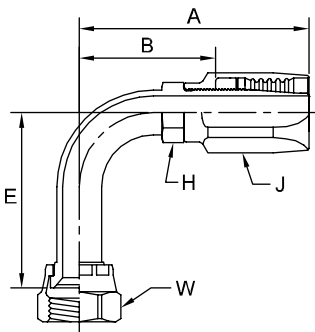

239BA Female JIC 37° Swivel 90° Elbow Short Drop

Steel Part Number	B	C	Thread Size	Tube O.D.	Hose I.D.	A		Cutoff Allow. B		E		H Hex	J Hex	W Hex
						inch	mm	inch	mm	inch	mm	inch	inch	inch
#														
Hose Fitting				inch	inch	inch	mm	inch	mm	inch	mm	inch	inch	inch
239BA-5-4		+	1/2-20	5/16	1/4	2.39	61	1.09	28	0.77	20	5/8	5/8	0.62
239BA-6-6		+	9/16-18	3/8	3/8	2.70	69	1.31	33	0.86	22	3/4	11/16	0.69
239BA-8-6		+	3/4-16	1/2	3/8	2.86	73	1.44	37	1.09	28	3/4	7/8	0.88
239BA-8-8		+	3/4-16	1/2	1/2	3.20	81	1.59	40	1.09	28	7/8	7/8	0.88
239BA-10-8		+	7/8-14	5/8	1/2	3.23	82	1.63	41	1.23	31	7/8	1	1.00
239BA-12-12		+	1 1/16-12	3/4	3/4	3.70	94	2.06	52	1.83	47	1 1/8	1 1/4	1.25
239BA-16-16		+	1 5/16-12	1	1	4.39	112	2.75	70	2.14	54	1 1/2	1 1/2	1.50

241BA Female JIC 37° Swivel 90° Elbow Long Drop

Steel Part Number	B	C	Thread Size	Tube O.D.	Hose I.D.	A		Cutoff Allow. B		E		H Hex	J Hex	W Hex
						inch	mm	inch	mm	inch	mm	inch	inch	inch
#														
Hose Fitting				inch	inch	inch	mm	inch	mm	inch	mm	inch	inch	inch
241BA-12-12		+	1-1/16-12	3/4	3/4	3.94	100	2.31	59	3.73	95	1-1/8	1-1/4	1-5/16