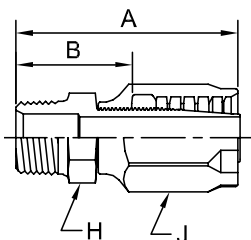

201BG Male NPTF Rigid Straight

Steel Part Number	B	C	NPTF Thread Size	Hose I.D.	A		Cutoff Allow. B		H Hex	J Hex
					inch	mm	inch	mm	inch	inch
#										
Hose Fitting				inch	inch	mm	inch	mm	inch	inch
201BG-2-3		+	1/8-27	3/16	1.78	45	0.81	21	1/2	5/8
201BG-4-3	+	+	1/4-18	3/16	1.97	50	1.00	25	5/8	5/8
201BG-4-4	+	+	1/4-18	1/4	2.06	52	1.06	27	5/8	11/16
201BG-4-5	+	+	1/4-18	5/16	2.38	61	1.25	32	5/8	3/4
201BG-6-6	+		3/8-18	3/8	2.63	67	1.31	33	7/8	7/8
201BG-8-8		+	1/2-14	1/2	3.13	80	1.63	41	1	1-1/16

203BG Male JIC 37° Rigid Straight

Steel Part Number	B	C	Thread Size	Hose I.D.	A		Cutoff Allow. B		H Hex	J Hex
					inch	mm	inch	mm	inch	inch
#										
Hose Fitting				inch	inch	mm	inch	mm	inch	inch
203BG-4-3	+	+	7/16-20	3/16	1.96	50	1.00	25	1/2	5/8
203BG-4-4	+	+	7/16-20	1/4	2.05	52	1.06	27	5/8	11/16
203BG-5-4	+	+	1/2-20	1/4	2.05	52	1.06	27	5/8	11/16
203BG-6-5	+	+	9/16-18	5/16	2.37	60	1.25	32	5/8	3/4
203BG-6-6	+	+	9/16-18	3/8	2.62	67	1.31	33	7/8	7/8
203BG-8-6		+	3/4-16	3/8	2.72	69	1.41	36	7/8	7.8
203BG-8-8		+	3/4-16	1/2	3.03	77	1.53	39	1	1-1/16
203BG-10-8		+	7/8-14	1/2	3.13	80	1.63	41	1	1-1/16