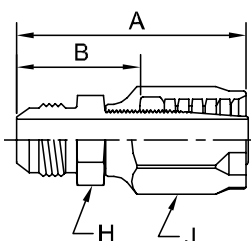

201BG Male NPTF Rigid Straight

Steel Part Number	B	C	NPTF Thread Size	Hose I.D.	A		Cutoff Allow. B		H Hex	J Hex
					inch	mm	inch	mm	inch	inch
#										
Hose Fitting				inch	inch	mm	inch	mm	inch	inch
201BG-2-3		+	1/8-27	3/16	1.78	45	0.81	21	1/2	5/8
201BG-4-3	+	+	1/4-18	3/16	1.97	50	1.00	25	5/8	5/8
201BG-4-4	+	+	1/4-18	1/4	2.06	52	1.06	27	5/8	11/16
201BG-4-5	+	+	1/4-18	5/16	2.38	61	1.25	32	5/8	3/4
201BG-6-6	+		3/8-18	3/8	2.63	67	1.31	33	7/8	7/8
201BG-8-8		+	1/2-14	1/2	3.13	80	1.63	41	1	1-1/16

203BG Male JIC 37° Rigid Straight

Steel Part Number	B	C	Thread Size	Hose I.D.	A		Cutoff Allow. B		H Hex	J Hex
					inch	mm	inch	mm	inch	inch
#										
Hose Fitting				inch	inch	mm	inch	mm	inch	inch
203BG-4-3	+	+	7/16-20	3/16	1.96	50	1.00	25	1/2	5/8
203BG-4-4	+	+	7/16-20	1/4	2.05	52	1.06	27	5/8	11/16
203BG-5-4	+	+	1/2-20	1/4	2.05	52	1.06	27	5/8	11/16
203BG-6-5	+	+	9/16-18	5/16	2.37	60	1.25	32	5/8	3/4
203BG-6-6	+	+	9/16-18	3/8	2.62	67	1.31	33	7/8	7/8
203BG-8-6		+	3/4-16	3/8	2.72	69	1.41	36	7/8	7.8
203BG-8-8		+	3/4-16	1/2	3.03	77	1.53	39	1	1-1/16
203BG-10-8		+	7/8-14	1/2	3.13	80	1.63	41	1	1-1/16