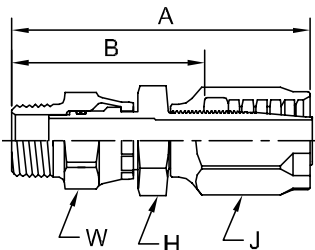

206BG Female JIC 37° Swivel Straight

Steel Part Number	B	C	Thread Size	Hose I.D.	A		Cutoff Allow. B		H Hex	J Hex	W Hex
					inch	mm	inch	mm	inch	inch	inch
#											
Hose Fitting				inch	inch	mm	inch	mm	inch	inch	inch
206BG-4-3	+	+	7/16-20	3/16	2.05	52	1.08	27	9/16	5/8	9/16
206BG-4-4	+	+	7/16-20	1/4	2.14	54	1.14	29	5/8	11/16	9/16
206BG-5-4	+	+	1/2-20	1/4	2.19	56	1.19	30	5/8	11/16	5/8
206BG-6-5	+	+	9/16-18	5/16	2.52	64	1.39	35	11/16	3/4	11/16
206BG-6-6	+	+	9/16-18	3/8	2.77	70	1.45	37	7/8	7/8	11/16
206BG-8-6		+	3/4-16	3/8	2.81	71	1.50	38	7/8	7/8	7/8
206BG-8-8		+	3/4-16	1/2	3.06	78	1.56	40	1	1-1/16	1

213BG Male NPTF Pipe - Swivel Under Pressure - Straight

Steel Part Number	B	C	NPTF Thread Size	Hose I.D.	A		Cutoff Allow. B		H Hex	J Hex	W Hex
					inch	mm	inch	mm	inch	inch	inch
#											
Hose Fitting				inch	inch	mm	inch	mm	inch	inch	inch
213BG-2-3	+	+	1/8-27	3/16	2.44	62	1.47	37	5/8	5/8	5/8
213BG-4-3	+	+	1/4-18	3/16	2.50	64	1.53	39	5/8	5/8	5/8
213BG-4-4	+	+	1/4-18	1/4	2.59	66	1.59	40	5/8	11/16	5/8
213BG-4-5	+	+	1/4-18	5/16	3.03	77	1.91	49	11/16	3/4	11/16
213BG-6-6	+	+	3/8-18	3/8	3.28	83	1.97	50	7/8	7/8	7/8
213BG-8-8		+	1/2-14	1/2	3.78	96	2.28	58	1	1-1/16	1