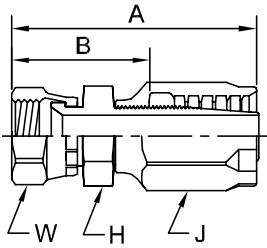

206BG Female JIC 37° Swivel Straight

Steel Part Number	B	C	Thread Size	Hose I.D.	A		Cutoff Allow. B		H Hex	J Hex	W Hex
					inch	mm	inch	mm	inch	inch	inch
#											
Hose Fitting				inch	inch	mm	inch	mm	inch	inch	inch
206BG-4-3	+	+	7/16-20	3/16	2.05	52	1.08	27	9/16	5/8	9/16
206BG-4-4	+	+	7/16-20	1/4	2.14	54	1.14	29	5/8	11/16	9/16
206BG-5-4	+	+	1/2-20	1/4	2.19	56	1.19	30	5/8	11/16	5/8
206BG-6-5	+	+	9/16-18	5/16	2.52	64	1.39	35	11/16	3/4	11/16
206BG-6-6	+	+	9/16-18	3/8	2.77	70	1.45	37	7/8	7/8	11/16
206BG-8-6		+	3/4-16	3/8	2.81	71	1.50	38	7/8	7/8	7/8
206BG-8-8		+	3/4-16	1/2	3.06	78	1.56	40	1	1-1/16	1

213BG Male NPTF Pipe - Swivel Under Pressure - Straight

Steel Part Number	B	C	NPTF Thread Size	Hose I.D.	A		Cutoff Allow. B		H Hex	J Hex	W Hex
					inch	mm	inch	mm	inch	inch	inch
#											
Hose Fitting				inch	inch	mm	inch	mm	inch	inch	inch
213BG-2-3	+	+	1/8-27	3/16	2.44	62	1.47	37	5/8	5/8	5/8
213BG-4-3	+	+	1/4-18	3/16	2.50	64	1.53	39	5/8	5/8	5/8
213BG-4-4	+	+	1/4-18	1/4	2.59	66	1.59	40	5/8	11/16	5/8
213BG-4-5	+	+	1/4-18	5/16	3.03	77	1.91	49	11/16	3/4	11/16
213BG-6-6	+	+	3/8-18	3/8	3.28	83	1.97	50	7/8	7/8	7/8
213BG-8-8		+	1/2-14	1/2	3.78	96	2.28	58	1	1-1/16	1