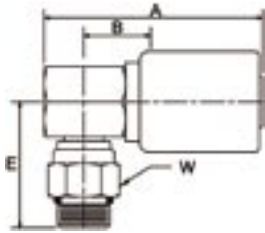

# 10LHY (HY-RC90) Male SAE Straight Thread with O-Ring - Swivel 90° Elbow

Note: The fitting allows minor movement under pressure to relieve stress on hose. It is not to be used for continuous or extensive swiveling.  
Note: O-Ring is not compatible with Phosphate Ester fluids.

Steel Part Number	Thread Size		Hose I.D.		A		E		W Hex	B	
	#		○						⬡		
Hose Fitting	inch		inch		inch	mm	inch	mm	inch	inch	mm
10LHY-6-6	9/16x18	-6	3/8	-6	2.33	59	1.66	42	11/16	0.97	25
10LHY-8-6	3/4x16	-8	3/8	-6	2.33	59	1.73	44	7/8	0.97	25
10LHY-8-8	3/4x16	-8	1/2	-8	3.00	76	1.80	46	7/8	1.09	28
10LHY-10-8	7/8x14	-10	1/2	-8	3.00	76	1.88	48	1	1.09	28
10LHY-12-12	1-1/16x12	-12	3/4	-12	2.77	70	2.23	57	1-1/4	1.19	30
10LHY-16-16	1-5/16x12	-16	1	-16	3.03	77	2.40	61	1-1/2	1.41	36

# 103HY (HY-MJ) Male JIC 37° Rigid - Straight

Steel Part Number	Thread Size		Hose I.D.		A		H Hex	Cutoff Allow. B	
	#		○				⬡		
Hose Fitting	inch		inch		inch	mm	inch	inch	mm
103HY-4-4	7/16x20	-4	1/4	-5	2.52	64	5/8	1.19	30
103HY-5-4	1/2x20	-5	1/4	-4	2.52	64	5/8	1.19	30
103HY-6-4	9/16x18	-6	1/4	-4	2.53	64	11/16	1.19	30
103HY-6-6	9/16x18	-6	3/8	-6	2.54	65	11/16	1.19	30
103HY-6-8	9/16x18	-6	1/2	-8	2.72	69	7/8	1.38	35
103HY-8-6	3/4x16	-8	3/8	-6	2.64	67	13/16	1.28	33
103HY-8-8	3/4x16	-8	1/2	-8	2.81	71	7/8	1.47	37
103HY-10-6	7/8x14	-10	3/8	-6	2.81	71	1	1.47	37
103HY-10-8	7/8x14	-10	1/2	-8	2.91	74	1	1.56	40
103HY-10-10	7/8x14	-10	5/8	-10	2.98	76	1-1/8	1.59	40
103HY-10-12	7/8x14	-10	3/4	-12	3.08	78	1-1/4	1.50	38
103HY-12-8	1-1/16x12	-12	1/2	-8	3.02	77	1-1/8	1.66	42
103HY-12-10	1-1/16x12	-12	5/8	-10	3.09	78	1-1/8	1.72	44
103HY-12-12	1-1/16x12	-12	3/4	-12	3.19	81	1-1/4	1.63	41
103HY-14-12	1-3/16x12	-14	3/4	-12	3.19	81	1-1/4	1.63	41
103HY-16-12	1-5/16x12	-16	3/4	-12	3.23	82	1-3/8	1.66	42
103HY-16-16	1-5/16x12	-16	1	-16	3.39	86	1-3/8	1.78	45