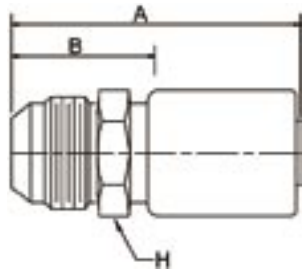

# 10LHY (HY-RC90) Male SAE Straight Thread with O-Ring - Swivel 90° Elbow

Note: The fitting allows minor movement under pressure to relieve stress on hose. It is not to be used for continuous or extensive swiveling.  
Note: O-Ring is not compatible with Phosphate Ester fluids.

Steel Part Number	Thread Size		Hose I.D.		A		E		W Hex	B	
	#		○						⬡		
Hose Fitting	inch		inch		inch	mm	inch	mm	inch	inch	mm
10LHY-6-6	9/16x18	-6	3/8	-6	2.33	59	1.66	42	11/16	0.97	25
10LHY-8-6	3/4x16	-8	3/8	-6	2.33	59	1.73	44	7/8	0.97	25
10LHY-8-8	3/4x16	-8	1/2	-8	3.00	76	1.80	46	7/8	1.09	28
10LHY-10-8	7/8x14	-10	1/2	-8	3.00	76	1.88	48	1	1.09	28
10LHY-12-12	1-1/16x12	-12	3/4	-12	2.77	70	2.23	57	1-1/4	1.19	30
10LHY-16-16	1-5/16x12	-16	1	-16	3.03	77	2.40	61	1-1/2	1.41	36

# 103HY (HY-MJ) Male JIC 37° Rigid - Straight

Steel Part Number	Thread Size		Hose I.D.		A		H Hex	Cutoff Allow. B	
	#		○				⬡		
Hose Fitting	inch		inch		inch	mm	inch	inch	mm
103HY-4-4	7/16x20	-4	1/4	-5	2.52	64	5/8	1.19	30
103HY-5-4	1/2x20	-5	1/4	-4	2.52	64	5/8	1.19	30
103HY-6-4	9/16x18	-6	1/4	-4	2.53	64	11/16	1.19	30
103HY-6-6	9/16x18	-6	3/8	-6	2.54	65	11/16	1.19	30
103HY-6-8	9/16x18	-6	1/2	-8	2.72	69	7/8	1.38	35
103HY-8-6	3/4x16	-8	3/8	-6	2.64	67	13/16	1.28	33
103HY-8-8	3/4x16	-8	1/2	-8	2.81	71	7/8	1.47	37
103HY-10-6	7/8x14	-10	3/8	-6	2.81	71	1	1.47	37
103HY-10-8	7/8x14	-10	1/2	-8	2.91	74	1	1.56	40
103HY-10-10	7/8x14	-10	5/8	-10	2.98	76	1-1/8	1.59	40
103HY-10-12	7/8x14	-10	3/4	-12	3.08	78	1-1/4	1.50	38
103HY-12-8	1-1/16x12	-12	1/2	-8	3.02	77	1-1/8	1.66	42
103HY-12-10	1-1/16x12	-12	5/8	-10	3.09	78	1-1/8	1.72	44
103HY-12-12	1-1/16x12	-12	3/4	-12	3.19	81	1-1/4	1.63	41
103HY-14-12	1-3/16x12	-14	3/4	-12	3.19	81	1-1/4	1.63	41
103HY-16-12	1-5/16x12	-16	3/4	-12	3.23	82	1-3/8	1.66	42
103HY-16-16	1-5/16x12	-16	1	-16	3.39	86	1-3/8	1.78	45