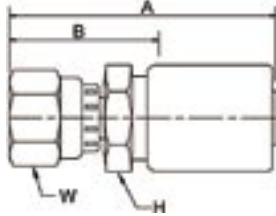

# 106HY (HY-FJ) Female JIC 37° Swivel - Straight

Note: "C303" - Stainless Steel Fitting

Steel Part Number	Thread Size		Hose I.D.		A		H Hex	W Hex	B	
#										
Hose Fitting	inch		inch		inch	mm	inch	inch	inch	mm
106HY-3-4	3/8x24	-3	1/4	-4	2.58	66	9/16	1/2	1.22	31
106HY-4-4	7/16x20	-4	1/4	-4	2.60	66	9/16	9/16	1.25	32
106HY-4-4C303	7/16x20	-4	1/4	-4	2.60	66	9/16	9/16	1.25	32
106HY-4-6	7/16x20	-4	3/8	-6	2.67	68	3/4	9/16	1.31	33
106HY-5-4	1/2x20	-5	1/4	-4	2.65	67	9/16	5/8	1.31	33
106HY-5-6	1/2x20	-5	3/8	-6	2.73	69	3/4	5/8	1.38	35
106HY-6-4	9/16x18	-6	1/4	-4	2.67	68	5/8	11/16	1.31	33
106HY-6-6	9/16x18	-6	3/8	-6	2.69	68	11/16	11/16	1.34	34
106HY-6-6C303	9/16x18	-6	3/8	-6	2.69	68	11/16	11/16	1.34	34
106HY-6-8	9/16x18	-6	1/2	-8	2.86	73	7/8	11/16	1.50	38
106HY-8-6	3/4x16	-8	3/8	-6	2.72	69	7/8	7/8	1.38	35
106HY-8-8	3/4x16	-8	1/2	-8	2.90	74	7/8	7/8	1.56	40
106HY-8-8C303	3/4x16	-8	1/2	-8	2.90	74	7/8	7/8	1.56	40
106HY-8-10	3/4x16	-8	5/8	-10	2.98	76	1-1/8	7/8	1.59	40
106HY-8-12	3/4x16	-8	3/4	-10	3.08	78	1-1/4	7/8	1.53	39
106HY-10-6	7/8x14	-10	3/8	-6	2.81	71	7/8	1	1.47	37
106HY-10-8	7/8x14	-10	1/2	-8	2.98	76	1	1	1.63	41
106HY-10-10	7/8x14	-10	5/8	-10	3.06	78	1-1/8	1	1.69	43
106HY-10-12	7/8x14	-10	3/4	-12	3.16	80	1-1/4	1	1.59	40
106HY-12-8	1-1/16x12	-12	1/2	-8	3.05	77	1-1/8	1-1/4	1.69	43
106HY-12-10	1-1/16x12	-12	5/8	-10	3.12	79	1-1/8	1-1/4	1.75	44
106HY-12-12	1-1/16x12	-12	3/4	-12	3.22	82	1-1/4	1-1/4	1.66	42
106HY-12-12C303	1-1/16x12	-12	3/4	-12	3.22	82	1-1/4	1-1/4	1.66	42
106HY-12-16	1-1/16x12	-12	1	-16	3.38	86	1-3/8	1-1/4	1.75	44
106HY-14-12	1-3/16x12	-14	3/4	-12	3.23	82	1-1/4	1 3/8	1.66	42
106HY-16-12	1-5/16x12	-16	3/4	-12	3.30	84	1-3/8	1-1/2	1.72	44
106HY-16-16	1-5/16x12	-16	1	-16	3.45	88	1-3/8	1-1/2	1.84	47
106HY-16-16C303	1-5/16x12	-16	1	-16	3.45	88	1-3/8	1-1/2	1.84	47
106HY-20-16	1-5/8x12	-20	1	-16	3.70	94	1-3/4	2	2.09	53