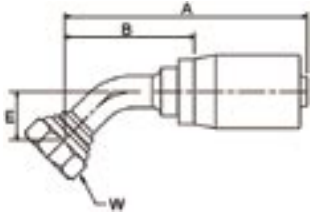

137HY (HY-FJ45T) Female JIC 37° Swivel - 45° Elbow - Short Drop

Steel Part Number	Thread Size		Hose I.D.		A		E		W Hex	B	
	inch		inch		inch	mm	inch	mm	inch	inch	mm
#	[Thread Symbol]		[Circle Symbol]						[Hexagon Symbol]		
137HY-4-4	7/16x20	-4	1/4	-4	3.24	82	0.33	8	9/16	1.88	48
137HY-5-4	1/2x20	-5	1/4	-4	3.27	83	0.36	9	5/8	1.91	49
137HY-6-4	9/16x18	-6	1/4	-4	3.34	85	0.39	10	3/4	2.00	51
137HY-6-6	9/16x18	-6	3/8	-6	3.33	85	0.39	10	11/16	1.97	50
137HY-8-6	3/4x16	-8	3/8	-6	3.66	93	0.54	14	7/8	2.31	59
137HY-8-8	3/4x16	-8	1/2	-8	3.77	96	0.54	14	7/8	2.41	61
137HY-10-8	7/8x14	-10	1/2	-8	3.41	87	0.63	16	1	2.06	52
137HY-10-10	7/8x14	-10	5/8	-10	3.69	94	0.63	16	1	2.31	59
137HY-12-10	1-1/16x12	-12	5/8	-10	3.94	100	0.77	20	1-1/8	2.56	65
137HY-12-12	1-1/16x12	-12	3/4	-12	3.89	99	0.77	20	1-1/4	2.31	59
137HY-16-12	1-5/16x12	-16	3/4	-12	4.35	110	0.89	23	1-1/2	2.78	71
137HY-16-16	1-5/16x12	-16	1	-16	4.31	109	0.89	23	1-1/2	2.69	68

139HY (HY-FJ90T) Female JIC 37° Swivel - 90° Elbow - Short Drop

Steel Part Number	Thread Size		Hose I.D.		A		E		W Hex	B	
	inch		inch		inch	mm	inch	mm	inch	inch	mm
#	[Thread Symbol]		[Circle Symbol]						[Hexagon Symbol]		
139HY-4-4	7/16x20	-4	1/4	-4	3.13	80	0.69	18	9/16	1.78	45
139HY-5-4	1/2x20	-5	1/4	-4	3.16	80	0.77	20	5/8	1.81	46
139HY-6-4	9/16x18	-6	1/4	-4	3.25	83	0.86	22	3/4	1.91	49
139HY-6-6	9/16x18	-6	3/8	-6	3.23	82	0.86	22	11/16	1.88	48
139HY-8-6	3/4x16	-8	3/8	-6	3.48	88	1.12	28	7/8	2.13	54
139HY-8-8	3/4x16	-8	1/2	-8	3.59	91	1.13	29	7/8	2.25	57
139HY-10-8	7/8x14	-10	1/2	-8	3.11	79	1.23	31	1	1.75	44
139HY-10-10	7/8x14	-10	5/8	-10	3.39	86	1.23	31	1	2.00	51
139HY-10-12	7/8x14	-10	3/4	-12	3.25	83	1.23	31	1	1.69	43
139HY-12-8	1-1/16x12	-12	1/2	-8	3.61	92	1.83	46	1-1/4	2.25	57
139HY-12-10	1-1/16x12	-12	5/8	-10	3.89	99	1.83	46	1-1/4	2.50	64
139HY-12-12	1-1/16x12	-12	3/4	-12	3.84	98	1.83	46	1-1/4	2.28	58
139HY-16-12	1-5/16x12	-16	3/4	-12	4.33	110	2.14	54	1-1/2	2.78	71
139HY-16-16	1-5/16x12	-16	1	-16	4.31	109	2.31	59	1-1/2	2.69	68