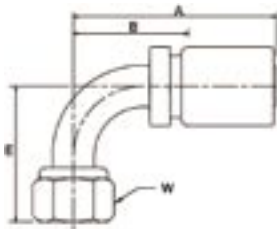

137HY (HY-FJ45T) Female JIC 37° Swivel - 45° Elbow - Short Drop

Steel Part Number	Thread Size		Hose I.D.		A		E		W Hex	B	
	inch		inch		inch	mm	inch	mm	inch	inch	mm
#	[Thread Symbol]		[Circle Symbol]						[Hexagon Symbol]		
137HY-4-4	7/16x20	-4	1/4	-4	3.24	82	0.33	8	9/16	1.88	48
137HY-5-4	1/2x20	-5	1/4	-4	3.27	83	0.36	9	5/8	1.91	49
137HY-6-4	9/16x18	-6	1/4	-4	3.34	85	0.39	10	3/4	2.00	51
137HY-6-6	9/16x18	-6	3/8	-6	3.33	85	0.39	10	11/16	1.97	50
137HY-8-6	3/4x16	-8	3/8	-6	3.66	93	0.54	14	7/8	2.31	59
137HY-8-8	3/4x16	-8	1/2	-8	3.77	96	0.54	14	7/8	2.41	61
137HY-10-8	7/8x14	-10	1/2	-8	3.41	87	0.63	16	1	2.06	52
137HY-10-10	7/8x14	-10	5/8	-10	3.69	94	0.63	16	1	2.31	59
137HY-12-10	1-1/16x12	-12	5/8	-10	3.94	100	0.77	20	1-1/8	2.56	65
137HY-12-12	1-1/16x12	-12	3/4	-12	3.89	99	0.77	20	1-1/4	2.31	59
137HY-16-12	1-5/16x12	-16	3/4	-12	4.35	110	0.89	23	1-1/2	2.78	71
137HY-16-16	1-5/16x12	-16	1	-16	4.31	109	0.89	23	1-1/2	2.69	68

139HY (HY-FJ90T) Female JIC 37° Swivel - 90° Elbow - Short Drop

Steel Part Number	Thread Size		Hose I.D.		A		E		W Hex	B	
	inch		inch		inch	mm	inch	mm	inch	inch	mm
#	[Thread Symbol]		[Circle Symbol]						[Hexagon Symbol]		
139HY-4-4	7/16x20	-4	1/4	-4	3.13	80	0.69	18	9/16	1.78	45
139HY-5-4	1/2x20	-5	1/4	-4	3.16	80	0.77	20	5/8	1.81	46
139HY-6-4	9/16x18	-6	1/4	-4	3.25	83	0.86	22	3/4	1.91	49
139HY-6-6	9/16x18	-6	3/8	-6	3.23	82	0.86	22	11/16	1.88	48
139HY-8-6	3/4x16	-8	3/8	-6	3.48	88	1.12	28	7/8	2.13	54
139HY-8-8	3/4x16	-8	1/2	-8	3.59	91	1.13	29	7/8	2.25	57
139HY-10-8	7/8x14	-10	1/2	-8	3.11	79	1.23	31	1	1.75	44
139HY-10-10	7/8x14	-10	5/8	-10	3.39	86	1.23	31	1	2.00	51
139HY-10-12	7/8x14	-10	3/4	-12	3.25	83	1.23	31	1	1.69	43
139HY-12-8	1-1/16x12	-12	1/2	-8	3.61	92	1.83	46	1-1/4	2.25	57
139HY-12-10	1-1/16x12	-12	5/8	-10	3.89	99	1.83	46	1-1/4	2.50	64
139HY-12-12	1-1/16x12	-12	3/4	-12	3.84	98	1.83	46	1-1/4	2.28	58
139HY-16-12	1-5/16x12	-16	3/4	-12	4.33	110	2.14	54	1-1/2	2.78	71
139HY-16-16	1-5/16x12	-16	1	-16	4.31	109	2.31	59	1-1/2	2.69	68