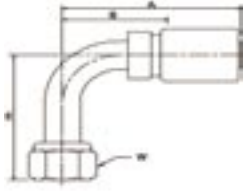

141HY (HY-FJ90TL) Female JIC 37° Swivel - 90° Elbow - Long Drop

Steel Part Number	Thread Size		Hose I.D.		A		E		W Hex	B	
	inch		inch		inch	mm	inch	mm	inch	inch	mm
#	[Thread Symbol]		[Hose I.D. Symbol]						[Hex Symbol]		
Hose Fitting	inch		inch		inch	mm	inch	mm	inch	inch	mm
141HY-4-4	7/16x20	-4	1/4	-4	3.13	80	1.8	46	9/16	1.78	45
141HY-5-4	1/2x20	-5	1/4	-4	3.16	80	1.77	45	5/8	1.81	46
141HY-6-4	9/16x18	-6	1/4	-4	3.22	82	2.19	56	11/16	1.88	48
141HY-6-6	9/16x18	-6	3/8	-6	3.23	82	2.19	56	11/16	1.88	48
141HY-8-6	3/4x16	-8	3/8	-6	3.48	88	2.44	62	7/8	2.13	54
141HY-8-8	3/4x16	-8	1/2	-8	3.59	91	2.44	62	7/8	2.25	57
141HY-10-8	7/8x14	-10	1/2	-8	3.36	85	2.58	66	1	2.00	51
141HY-12-12	1-1/16x12	-12	3/4	-12	3.59	91	3.73	95	1-1/4	2.03	52
141HY-16-16	1-5/16x12	-16	1	-16	4.56	116	4.33	110	1-1/2	2.94	75

193HY (HY-FJ90) Female JIC 37° Swivel - 90° Elbow - Block

Steel Part Number	Thread Size		Hose I.D.		A		E		W Hex	B	
	inch		inch		inch	mm	inch	mm	inch	inch	mm
#	[Thread Symbol]		[Hose I.D. Symbol]						[Hex Symbol]		
Hose Fitting	inch		inch		inch	mm	inch	mm	inch	inch	mm
193HY-6-6	9/16x18	-6	3/8	-6	2.33	59	0.78	20	11/16	0.97	25
193HY-8-8	3/4x16	-8	1/2	-8	3.00	76	0.85	22	7/8	1.09	28
193HY-10-8	7/8x14	-10	1/2	-8	3.00	76	0.89	23	1	1.09	28
193HY-10-12	7/8x14	-10	3/4	-12	3.25	83	0.96	24	1	1.19	30
193HY-12-12	1-1/16x12	-12	3/4	-12	3.33	85	0.99	25	1-1/4	1.19	30