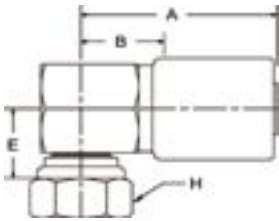

141HY (HY-FJ90TL) Female JIC 37° Swivel - 90° Elbow - Long Drop

Steel Part Number	Thread Size		Hose I.D.		A		E		W Hex	B	
	inch		inch		inch	mm	inch	mm	inch	inch	mm
#	[Thread Symbol]		[Hose I.D. Symbol]						[Hex Symbol]		
Hose Fitting	inch		inch		inch	mm	inch	mm	inch	inch	mm
141HY-4-4	7/16x20	-4	1/4	-4	3.13	80	1.8	46	9/16	1.78	45
141HY-5-4	1/2x20	-5	1/4	-4	3.16	80	1.77	45	5/8	1.81	46
141HY-6-4	9/16x18	-6	1/4	-4	3.22	82	2.19	56	11/16	1.88	48
141HY-6-6	9/16x18	-6	3/8	-6	3.23	82	2.19	56	11/16	1.88	48
141HY-8-6	3/4x16	-8	3/8	-6	3.48	88	2.44	62	7/8	2.13	54
141HY-8-8	3/4x16	-8	1/2	-8	3.59	91	2.44	62	7/8	2.25	57
141HY-10-8	7/8x14	-10	1/2	-8	3.36	85	2.58	66	1	2.00	51
141HY-12-12	1-1/16x12	-12	3/4	-12	3.59	91	3.73	95	1-1/4	2.03	52
141HY-16-16	1-5/16x12	-16	1	-16	4.56	116	4.33	110	1-1/2	2.94	75

193HY (HY-FJ90) Female JIC 37° Swivel - 90° Elbow - Block

Steel Part Number	Thread Size		Hose I.D.		A		E		W Hex	B	
	inch		inch		inch	mm	inch	mm	inch	inch	mm
#	[Thread Symbol]		[Hose I.D. Symbol]						[Hex Symbol]		
Hose Fitting	inch		inch		inch	mm	inch	mm	inch	inch	mm
193HY-6-6	9/16x18	-6	3/8	-6	2.33	59	0.78	20	11/16	0.97	25
193HY-8-8	3/4x16	-8	1/2	-8	3.00	76	0.85	22	7/8	1.09	28
193HY-10-8	7/8x14	-10	1/2	-8	3.00	76	0.89	23	1	1.09	28
193HY-10-12	7/8x14	-10	3/4	-12	3.25	83	0.96	24	1	1.19	30
193HY-12-12	1-1/16x12	-12	3/4	-12	3.33	85	0.99	25	1-1/4	1.19	30