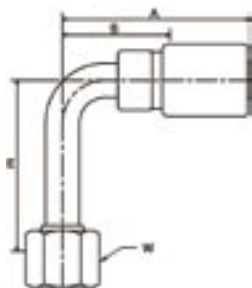

# 1J9HY (HY-OF90T) Female Seal-Lok™ Swivel - 90° Elbow - Short Drop ISO 12151-1 - SWES90

Steel Part Number	Thread Size		Hose I.D.		A		E		W Hex	B	
	inch		inch		inch	mm	inch	mm	inch	inch	mm
#											
1J9HY-4-4	9/16x18	-4	1/4	-4	3.06	78	.83	21	11/16	1.72	44
1J9HY-4-6	9/16x18	-4	3/8	-6	3.08	78	.83	21	11/16	1.72	44
1J9HY-6-4	11/16x16	-6	1/4	-4	3.20	81	.95	24	13/16	1.84	47
1J9HY-6-6	11/16x16	-6	3/8	-6	3.13	80	.95	24	13/16	1.72	44
1J9HY-6-8	11/16x16	-6	1/2	-8	3.30	84	.95	24	13/16	1.94	49
1J9HY-8-6	13/16x16	-8	3/8	-6	3.19	81	1.16	29	15/16	1.84	47
1J9HY-8-8	13/16x16	-8	1/2	-8	3.16	80	1.16	29	15/16	1.81	46
1J9HY-10-8	1x14	-10	1/2	-8	3.47	88	1.33	34	1 1/8	2.13	54
1J9HY-10-10	1x14	-10	5/8	-10	3.42	87	1.33	34	1 1/8	2.03	52
1J9HY-12-10	1 3/16x12	-12	5/8	-10	3.91	99	1.91	49	1 3/8	2.53	64
1J9HY-12-12	1 3/16x12	-12	3/4	-12	3.92	100	1.91	49	1 3/8	2.34	59
1J9HY-16-12	1 7/16x12	-16	3/4	-12	4.27	108	2.25	57	1 5/8	2.69	68
1J9HY-16-16	1 7/16x12	-16	1	-16	4.45	113	2.25	57	1 5/8	2.84	72

# 1J1HY (HY-OF90TL) Female Seal-Lok™ Swivel - 90° Elbow Long Drop - ISO 12151-1 - SWEL90

Steel Part Number	Thread Size		Hose I.D.		A		E		W Hex	B	
	inch		inch		inch	mm	inch	mm	inch	inch	mm
#											
1J1HY-4-4	9/16x18	-4	1/4	-4	3.06	78	1.80	46	11/16	1.72	44
1J1HY-6-6	11/16x16	-6	3/8	-6	3.13	80	2.13	54	13/16	1.72	44
1J1HY-8-8	13/16x16	-8	1/2	-8	3.16	80	2.50	64	15/16	1.81	46
1J1HY-10-8	1x14	-10	1/2	-8	3.41	87	2.77	70	1-1/8	1.81	46
1J1HY-10-10	1x14	-10	5/8	-10	3.42	87	2.77	70	1-1/8	2.03	52
1J1HY-12-12	1-3/16x12	-12	3/4	-12	3.95	100	3.83	97	1-3/8	2.38	60
1J1HY-16-16	1-7/16x12	-16	1	-16	4.45	113	4.50	114	1-5/8	2.84	72