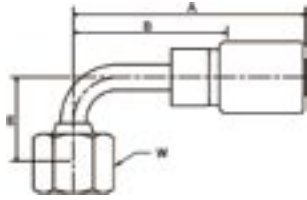

# 1J9HY (HY-OF90T) Female Seal-Lok™ Swivel - 90° Elbow - Short Drop ISO 12151-1 - SWES90

Steel Part Number	Thread Size		Hose I.D.		A		E		W Hex	B	
	inch		inch		inch	mm	inch	mm	inch	inch	mm
#											
1J9HY-4-4	9/16x18	-4	1/4	-4	3.06	78	.83	21	11/16	1.72	44
1J9HY-4-6	9/16x18	-4	3/8	-6	3.08	78	.83	21	11/16	1.72	44
1J9HY-6-4	11/16x16	-6	1/4	-4	3.20	81	.95	24	13/16	1.84	47
1J9HY-6-6	11/16x16	-6	3/8	-6	3.13	80	.95	24	13/16	1.72	44
1J9HY-6-8	11/16x16	-6	1/2	-8	3.30	84	.95	24	13/16	1.94	49
1J9HY-8-6	13/16x16	-8	3/8	-6	3.19	81	1.16	29	15/16	1.84	47
1J9HY-8-8	13/16x16	-8	1/2	-8	3.16	80	1.16	29	15/16	1.81	46
1J9HY-10-8	1x14	-10	1/2	-8	3.47	88	1.33	34	1 1/8	2.13	54
1J9HY-10-10	1x14	-10	5/8	-10	3.42	87	1.33	34	1 1/8	2.03	52
1J9HY-12-10	1 3/16x12	-12	5/8	-10	3.91	99	1.91	49	1 3/8	2.53	64
1J9HY-12-12	1 3/16x12	-12	3/4	-12	3.92	100	1.91	49	1 3/8	2.34	59
1J9HY-16-12	1 7/16x12	-16	3/4	-12	4.27	108	2.25	57	1 5/8	2.69	68
1J9HY-16-16	1 7/16x12	-16	1	-16	4.45	113	2.25	57	1 5/8	2.84	72

# 1J1HY (HY-OF90TL) Female Seal-Lok™ Swivel - 90° Elbow Long Drop - ISO 12151-1 - SWEL90

Steel Part Number	Thread Size		Hose I.D.		A		E		W Hex	B	
	inch		inch		inch	mm	inch	mm	inch	inch	mm
#											
1J1HY-4-4	9/16x18	-4	1/4	-4	3.06	78	1.80	46	11/16	1.72	44
1J1HY-6-6	11/16x16	-6	3/8	-6	3.13	80	2.13	54	13/16	1.72	44
1J1HY-8-8	13/16x16	-8	1/2	-8	3.16	80	2.50	64	15/16	1.81	46
1J1HY-10-8	1x14	-10	1/2	-8	3.41	87	2.77	70	1-1/8	1.81	46
1J1HY-10-10	1x14	-10	5/8	-10	3.42	87	2.77	70	1-1/8	2.03	52
1J1HY-12-12	1-3/16x12	-12	3/4	-12	3.95	100	3.83	97	1-3/8	2.38	60
1J1HY-16-16	1-7/16x12	-16	1	-16	4.45	113	4.50	114	1-5/8	2.84	72