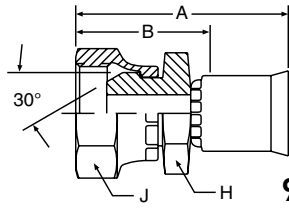

10791N Female Pipe Swivel

91N Series Permanent

*Part Number	B	C	Thread Size		Tube Size	A		Cutoff Allow. B		H Hex	J Hex
#											
Hose Fitting				inch	inch	inch	mm	inch	mm	inch	inch
10791N-4-4	+		1/4-18	-4	1/4	1.50	38	15/16	24.00	9/16	11/16
10791N-6-6	+		3/8-18	-6	3/8	1.67	42	1	25	5/8	7/8
10791N-8-8	+		1/2-14	-8	1/2	1.83	46	1-1/8	29	3/4	1
10791N-12-12	+		3/4-14	-12	3/4	2.09	53	1-5/16	33	1	1-1/4
10791N-16-16	+		1-11-1/2	-16	1	2.26	57	1-5/16	33	1-3/16	1-3/8

* Brass nipple , steel nut and shell.
 B - Brass nipple, brass nut, shell.
 C - All components are 300 series stainless steel.

[+] Non Standard. See page ii for information on non-standard products.

PTFE Hose & Fittings