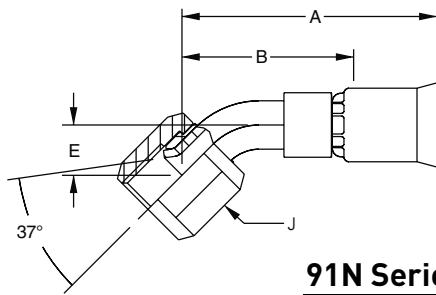

13491N Straight Tube

91N Series Permanent

*Part Number	B	C		Tube Size	A		Cutoff Allow. B	
#								
Hose Fitting			inch	inch	inch	mm	inch	mm
13491N-8-8	+	+	-8	1/2	2.80	71	2-1/8	54
13491N-8-10	+	+	-10	1/2	2.81	71	2-1/8	54
13491N-10-10	+	+	-10	5/8	2.96	75	2-1/4	58
13491N-12-12	+	+	-12	3/4	3.37	86	2-9/16	65

* Brass nipple, steel shell.

B - Brass nipple, brass nut, shell.

C - All components 303 stainless steel.

The 16T91N fitting includes 13491N with the 60HAB sleeve and 61HAB nut.

13791N JIC 37° Swivel 45° Elbow

91N Series Permanent

*Part Number	C	Thread Size		Tube Size	A		Cutoff Allow. B		E	J Hex
#										
Hose Fitting			inch	inch	inch	mm	inch	mm	inch	mm
13791N-4-4		7/16-20	-4	1/4	1.74	44	1-3/16	30	0.33	8
13791N-5-5	+	1/2-20	-5	5/16	1.87	47	1-1/4	32	0.36	9
13791N-6-6		9/16-18	-6	3/8	1.94	49	1-5/16	33	0.39	10
13791N-8-8		3/4-16	-8	1/2	2.28	58	1-9/16	37	0.55	14
13791N-10-10		7/8-14	-10	5/8	2.42	61	1-11/16	43	0.64	43
13791N-12-12	+	1-1/16-12	-12	3/4	2.83	58	2-1/16	52	0.78	20
13791N-16-16	+	1-5/16-12	-16	1	3.18	81	2-1/4	57	0.89	23
13791-20-20	+	1-5/8-12	-20	1-1/4	3.67	93	2-9/16	65	1.10	28

* Steel tube, nipple, nut and shell.

B - Brass nipple, brass shell.

C - All components 303 stainless steel.

[+] Non Standard. See page ii for information on non-standard products.