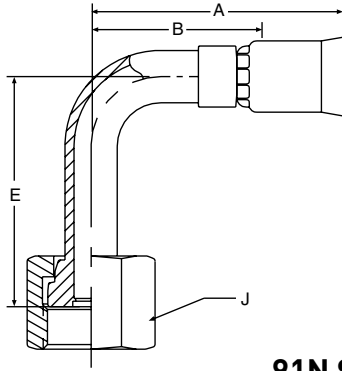

1J191N Female Seal-Lok™ Swivel 90° Elbow Long Drop

91N Series Permanent

*Part Number	C	Thread Size		Tube Size		Cutoff Allow. B		E		J Hex	
				inch	mm	inch	mm	inch	mm	inch	
#											
Hose Fitting			inch	inch	inch	mm	inch	mm	inch	mm	inch
1J191N-4-4 (+)		9/16-18	-4	1/4	1.66	42	1-1/16	27	1.80	46	11/16
1J191N-4-5	+	9/16-18	-5	5/16	1.78	45	1-1/16	27	1.80	46	11/16
1J191N-6-5 (+)	+	11/16-16	-5	5/16	1.92	49	1-3/16	30	2.13	54	13/16
1J191N-6-6	+	11/16-16	-6	3/8	1.92	49	1-3/16	30	2.13	54	13/16
1J191N-8-6 (+)	+	13/16-16	-6	3/8	2.00	51	1-9/16	40	2.51	43	15/16
1J191N-8-8	+	13/16-16	-8	1/2	2.15	58	1-7/16	37	2.51	64	15/16
1J191N-10-10	+	1-14	-10	5/8	1.25	32	1-9/16	40	2.76	70	1-1/8
1J191N-12-12	+	1-3/16-12	-12	3/4	2.65	67	1-13/16	46	3.78	96	1-3/8
1J191N-16-16	+	1-7/16-12	-16	1	3.15	80	2-1/4	57	4.50	114	1-1/2

* Steel tube, nipple, nut, and shell.
 C – All components 303 stainless steel.

(+) Non Standard. See page ii for information on non-standard products.