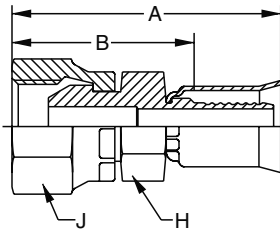

19291N Female BSP Swivel

91N Series Permanent

*Part Number	B	C	Thread Size	Tube Size	A		Cutoff Allow. B		H Hex	J Hex	
#											
Hose Fitting				inch	inch	inch	mm	inch	mm	mm	mm
19291N-8-8	+	+	1/2-14	8	1/2	1.99	51	1-5/16	33	27	27
19291N-12-12	+	+	3/4-14	12	3/4	2.35	60	1-9/16	40	36	36

* Steel nipple, nut and shell.
 B - Brass nipple, brass nut, shell.
 C - All components 303 stainless steel.

1B291N Female BSP Swivel 90° Elbow

91N Series Permanent

*Part Number	B	C	Thread Size	Tube Size	A		Cutoff Allow. B		E		J Hex	
#												
Hose Fitting				inch	inch	inch	mm	inch	mm	inch	mm	mm
1B291N-8-8	+	+	1/2-14	8	1/2	2.04	52	1-3/8	35	1.57	40	27
1B291N-12-12	+	+	3/4-14	12	3/4	2.93	74	2-1/8	54	2.54	65	36

* Steel nipple, tube, nut and shell.
 B - Brass nipple, brass nut, shell.
 C - All components 303 stainless steel.

[+] Non Standard. See page ii for information on non-standard products.