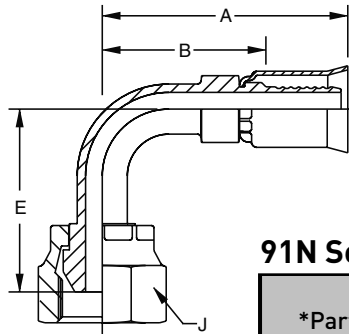

19291N Female BSP Swivel

91N Series Permanent

*Part Number	B	C	Thread Size	Tube Size	A		Cutoff Allow. B		H Hex	J Hex	
#											
Hose Fitting				inch	inch	inch	mm	inch	mm	mm	mm
19291N-8-8	+	+	1/2-14	8	1/2	1.99	51	1-5/16	33	27	27
19291N-12-12	+	+	3/4-14	12	3/4	2.35	60	1-9/16	40	36	36

* Steel nipple, nut and shell.
 B - Brass nipple, brass nut, shell.
 C - All components 303 stainless steel.

1B291N Female BSP Swivel 90° Elbow

91N Series Permanent

*Part Number	B	C	Thread Size	Tube Size	A		Cutoff Allow. B		E		J Hex	
#												
Hose Fitting				inch	inch	inch	mm	inch	mm	inch	mm	mm
1B291N-8-8	+	+	1/2-14	8	1/2	2.04	52	1-3/8	35	1.57	40	27
1B291N-12-12	+	+	3/4-14	12	3/4	2.93	74	2-1/8	54	2.54	65	36

* Steel nipple, tube, nut and shell.
 B - Brass nipple, brass nut, shell.
 C - All components 303 stainless steel.

[+] Non Standard. See page ii for information on non-standard products.