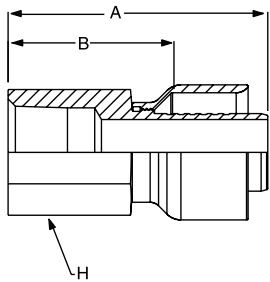

10193N Male Taper Pipe Rigid

* Steel nipple and shell.

C - 316 stainless steel nipple, 303 stainless steel shell.

*Part Number	C	NPTF Thread Size	Hose I.D.	A		Cutoff Allow. B		H Hex
#								
Hose Fitting			inch	inch	mm	inch	mm	inch
10193N-8-8		1/2-14	1/2	2.09	53	1-1/2	38	7/8
10193N-12-12		3/4-14	3/4	2.70	69	1-5/8	41	1-1/8
10193N-16-16		1-11-1/2	1	3.03	77	1-13/16	46	1-3/8
10193N-20-20		1-1/4-11-1/2	1-1/4	3.20	58	1-7/8	48	1-11/16
10193N-24-24		1-1/2-11-1/2	1-1/2	3.76	96	2-1/16	52	2
10193N-32-32		2-11-1/2	2	3.97	101	2-5/16	59	2-1/2

10293N Female Taper Pipe Rigid

* Steel nipple and shell.

C - 316 stainless steel nipple, 303 stainless steel shell.

*Part Number	C	NPTF Thread Size	Hose I.D.	A		Cutoff Allow. B		H Hex
#								
Hose Fitting			inch	inch	mm	inch	mm	inch
10293N-8-8 (+)	+	1/2-14	1/2	2.36	60	1-3/4	44	7/8
10293N-12-12 (+)	+	3/4-14	3/4	2.90	74	1-13/16	46	1-1/8
10293N-16-16 (+)	+	1-11-1/2	1	3.28	83	2-1/16	52	1-3/8
10293N-20-20 (+)	+	1-1/4-11-1/2	1-1/4	3.37	86	2-1/16	52	1-3/4
10293N-24-24 (+)	+	1-1/2-11-1/2	1-1/2	3.84	98	2-1/8	54	2
10293N-32-32 (+)	+	2-11-1/2	2	3.83	58	2-1/8	54	2-1/2

10693N (JIC) 37° Female Swivel

* Steel nipple, nut and shell.

C - 316 stainless steel nipple, 303 stainless steel nut and shell.

*Part Number	C	Thread Size	Hose I.D.	A		Cutoff Allow. B		H Hex	J Hex
#									
Hose Fitting			inch	inch	mm	inch	mm	inch	inch
10693N-6-6	+	9/16-8	3/8	1.69	43	1-3/32	28	3/4	11/16
10693N-8-8		3/8-16	1/2	2.02	51	1-3/8	35	7/8	7/8
10693N-10-10	+	7/8-14	5/8	2.51	64	1-11/16	43	1	1
10693N-12-12		1-1/16-12	3/4	2.86	73	1-3/4	44	1-1/8	1-1/4
10693N-16-16		1-5/16-12	1	3.11	79	1-13/16	46	1-3/8	1-1/2
10693N-20-20		1-5/8-12	1-1/4	3.28	83	2	51	1-3/4	2
10693N-24-24		1-7/8-12	1-1/2	3.92	58	2-1/4	57	2	2-1/4
10693N-32-32		2-1/2-12	2	4.12	105	2-7/16	62	2-1/2	2-7/8