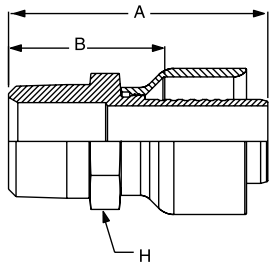

10193N Male Taper Pipe Rigid

* Steel nipple and shell.

C - 316 stainless steel nipple, 303 stainless steel shell.

*Part Number	C	NPTF Thread Size	Hose I.D.	A		Cutoff Allow. B		H Hex
#								
Hose Fitting			inch	inch	mm	inch	mm	inch
10193N-8-8		1/2-14	1/2	2.09	53	1-1/2	38	7/8
10193N-12-12		3/4-14	3/4	2.70	69	1-5/8	41	1-1/8
10193N-16-16		1-11-1/2	1	3.03	77	1-13/16	46	1-3/8
10193N-20-20		1-1/4-11-1/2	1-1/4	3.20	58	1-7/8	48	1-11/16
10193N-24-24		1-1/2-11-1/2	1-1/2	3.76	96	2-1/16	52	2
10193N-32-32		2-11-1/2	2	3.97	101	2-5/16	59	2-1/2

10293N Female Taper Pipe Rigid

* Steel nipple and shell.

C - 316 stainless steel nipple, 303 stainless steel shell.

*Part Number	C	NPTF Thread Size	Hose I.D.	A		Cutoff Allow. B		H Hex
#								
Hose Fitting			inch	inch	mm	inch	mm	inch
10293N-8-8 (+)	+	1/2-14	1/2	2.36	60	1-3/4	44	7/8
10293N-12-12 (+)	+	3/4-14	3/4	2.90	74	1-13/16	46	1-1/8
10293N-16-16 (+)	+	1-11-1/2	1	3.28	83	2-1/16	52	1-3/8
10293N-20-20 (+)	+	1-1/4-11-1/2	1-1/4	3.37	86	2-1/16	52	1-3/4
10293N-24-24 (+)	+	1-1/2-11-1/2	1-1/2	3.84	98	2-1/8	54	2
10293N-32-32 (+)	+	2-11-1/2	2	3.83	58	2-1/8	54	2-1/2

10693N (JIC) 37° Female Swivel

* Steel nipple, nut and shell.

C - 316 stainless steel nipple, 303 stainless steel nut and shell.

*Part Number	C	Thread Size	Hose I.D.	A		Cutoff Allow. B		H Hex	J Hex
#									
Hose Fitting			inch	inch	mm	inch	mm	inch	inch
10693N-6-6	+	9/16-8	3/8	1.69	43	1-3/32	28	3/4	11/16
10693N-8-8		3/8-16	1/2	2.02	51	1-3/8	35	7/8	7/8
10693N-10-10	+	7/8-14	5/8	2.51	64	1-11/16	43	1	1
10693N-12-12		1-1/16-12	3/4	2.86	73	1-3/4	44	1-1/8	1-1/4
10693N-16-16		1-5/16-12	1	3.11	79	1-13/16	46	1-3/8	1-1/2
10693N-20-20		1-5/8-12	1-1/4	3.28	83	2	51	1-3/4	2
10693N-24-24		1-7/8-12	1-1/2	3.92	58	2-1/4	57	2	2-1/4
10693N-32-32		2-1/2-12	2	4.12	105	2-7/16	62	2-1/2	2-7/8