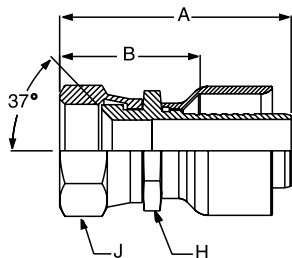

10193N Male Taper Pipe Rigid

* Steel nipple and shell.

C - 316 stainless steel nipple, 303 stainless steel shell.

*Part Number	C	NPTF Thread Size	Hose I.D.	A		Cutoff Allow. B		H Hex
#								
Hose Fitting			inch	inch	mm	inch	mm	inch
10193N-8-8		1/2-14	1/2	2.09	53	1-1/2	38	7/8
10193N-12-12		3/4-14	3/4	2.70	69	1-5/8	41	1-1/8
10193N-16-16		1-11-1/2	1	3.03	77	1-13/16	46	1-3/8
10193N-20-20		1-1/4-11-1/2	1-1/4	3.20	58	1-7/8	48	1-11/16
10193N-24-24		1-1/2-11-1/2	1-1/2	3.76	96	2-1/16	52	2
10193N-32-32		2-11-1/2	2	3.97	101	2-5/16	59	2-1/2

10293N Female Taper Pipe Rigid

* Steel nipple and shell.

C - 316 stainless steel nipple, 303 stainless steel shell.

*Part Number	C	NPTF Thread Size	Hose I.D.	A		Cutoff Allow. B		H Hex
#								
Hose Fitting			inch	inch	mm	inch	mm	inch
10293N-8-8 (+)	+	1/2-14	1/2	2.36	60	1-3/4	44	7/8
10293N-12-12 (+)	+	3/4-14	3/4	2.90	74	1-13/16	46	1-1/8
10293N-16-16 (+)	+	1-11-1/2	1	3.28	83	2-1/16	52	1-3/8
10293N-20-20 (+)	+	1-1/4-11-1/2	1-1/4	3.37	86	2-1/16	52	1-3/4
10293N-24-24 (+)	+	1-1/2-11-1/2	1-1/2	3.84	98	2-1/8	54	2
10293N-32-32 (+)	+	2-11-1/2	2	3.83	58	2-1/8	54	2-1/2

10693N (JIC) 37° Female Swivel

* Steel nipple, nut and shell.

C - 316 stainless steel nipple, 303 stainless steel nut and shell.

*Part Number	C	Thread Size	Hose I.D.	A		Cutoff Allow. B		H Hex	J Hex
#									
Hose Fitting			inch	inch	mm	inch	mm	inch	inch
10693N-6-6	+	9/16-8	3/8	1.69	43	1-3/32	28	3/4	11/16
10693N-8-8		3/8-16	1/2	2.02	51	1-3/8	35	7/8	7/8
10693N-10-10	+	7/8-14	5/8	2.51	64	1-11/16	43	1	1
10693N-12-12		1-1/16-12	3/4	2.86	73	1-3/4	44	1-1/8	1-1/4
10693N-16-16		1-5/16-12	1	3.11	79	1-13/16	46	1-3/8	1-1/2
10693N-20-20		1-5/8-12	1-1/4	3.28	83	2	51	1-3/4	2
10693N-24-24		1-7/8-12	1-1/2	3.92	58	2-1/4	57	2	2-1/4
10693N-32-32		2-1/2-12	2	4.12	105	2-7/16	62	2-1/2	2-7/8