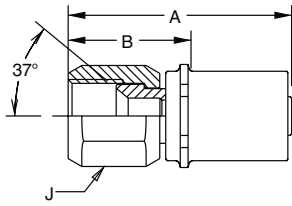

10694 (JIC) 37° Female Swivel

*Part Number	C	Thread Size	Tube O.D.	Hose Size	Tube Size	A		Cutoff Allow. B		J Hex
						inch	mm	inch	mm	
#										
Hose Fitting			inch	inch	inch	inch	mm	inch	mm	inch
10694-6-6	+	9/16-18	3/8	-6	3/8	1.76	45	15/16	24	11/16
10694-8-8	+	3/4-16	1/2	-8	1/2	2.09	53	1-3/16	30	7/8
10694-10-10	+	7/8-14	5/8	-10	5/8	2.30	58	1-5/16	33	1
10694-12-12	+	1-1/16-12	3/4	-12	3/4	2.45	62	1-5/16	33	1-1/4
10694-16-16	+	1-5/16-12	1	-16	1	2.72	69	1-7/16	37	1-1/2

Factory crimped only.
 *Steel nipple, nut and shell
 C - Stainless nipple, nut and shell

10695 (JIC) 37° Female Swivel

*Part Number	C	Thread Size	Tube O.D.	Hose Size	Tube Size	A		Cutoff Allow. B		J Hex
						inch	mm	inch	mm	
#										
Hose Fitting			inch	inch	inch	inch	mm	inch	mm	inch
10695-4-4	+	7/16-20	1/4	-4	1/4	1.47	37	13/16	21	9/16
10695-6-6	+	9/16-18	3/8	-6	3/8	1.76	45	15/16	24	11/16
10695-8-8	+	3/4-16	1/2	-8	1/2	2.09	53	1-3/16	30	7/8
10695-12-12	+	1-1/16-12	3/4	-12	3/4	2.45	62	1-5/16	33	1-1/4
10695-16-16	+	1-5/16-12	1	-16	1	2.72	69	1-7/16	37	1-1/2

Factory crimped only.
 *Steel nipple, nut and shell
 C - Stainless nipple, nut and shell

[+] Non Standard. See page ii for information on non-standard products.