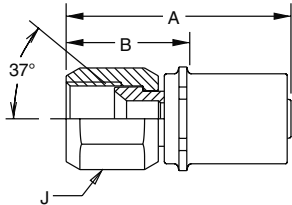

10694 (JIC) 37° Female Swivel

*Part Number	C	Thread Size	Tube O.D.	Hose Size	Tube Size	A		Cutoff Allow. B		J Hex
						inch	mm	inch	mm	
#										
Hose Fitting			inch	inch	inch	inch	mm	inch	mm	inch
10694-6-6	+	9/16-18	3/8	-6	3/8	1.76	45	15/16	24	11/16
10694-8-8	+	3/4-16	1/2	-8	1/2	2.09	53	1-3/16	30	7/8
10694-10-10	+	7/8-14	5/8	-10	5/8	2.30	58	1-5/16	33	1
10694-12-12	+	1-1/16-12	3/4	-12	3/4	2.45	62	1-5/16	33	1-1/4
10694-16-16	+	1-5/16-12	1	-16	1	2.72	69	1-7/16	37	1-1/2

Factory crimped only.
 *Steel nipple, nut and shell
 C - Stainless nipple, nut and shell

10695 (JIC) 37° Female Swivel

*Part Number	C	Thread Size	Tube O.D.	Hose Size	Tube Size	A		Cutoff Allow. B		J Hex
						inch	mm	inch	mm	
#										
Hose Fitting			inch	inch	inch	inch	mm	inch	mm	inch
10695-4-4	+	7/16-20	1/4	-4	1/4	1.47	37	13/16	21	9/16
10695-6-6	+	9/16-18	3/8	-6	3/8	1.76	45	15/16	24	11/16
10695-8-8	+	3/4-16	1/2	-8	1/2	2.09	53	1-3/16	30	7/8
10695-12-12	+	1-1/16-12	3/4	-12	3/4	2.45	62	1-5/16	33	1-1/4
10695-16-16	+	1-5/16-12	1	-16	1	2.72	69	1-7/16	37	1-1/2

Factory crimped only.
 *Steel nipple, nut and shell
 C - Stainless nipple, nut and shell

[+] Non Standard. See page ii for information on non-standard products.