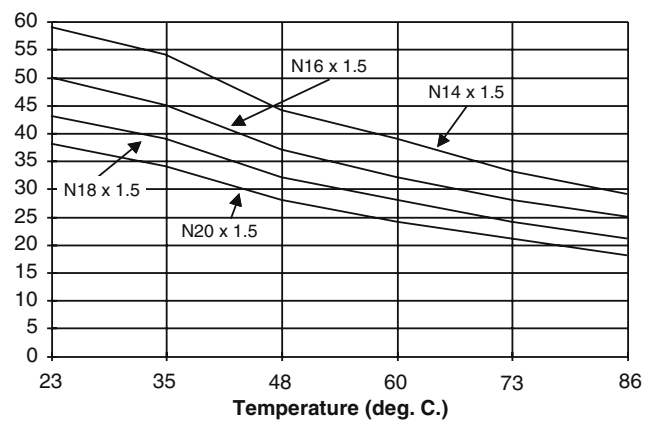

Metric Nylon Tubing

N Series
4 millimeters through 12 millimeters O. D.

Minimum Burst Pressure (bar)

Metric Nylon Tubing

N Series
14 millimeters through 20 millimeters O. D.

Minimum Burst Pressure (bar)

Metric Polyurethane Tubing

UM Series Polyether Base
4 through 12 millimeters O. D.

Minimum Burst Pressure (PSI)

Polyurethane Tubing

U Series Polyether Base
1/8 through 3/4 inch O. D.

Minimum Burst Pressure (PSI)