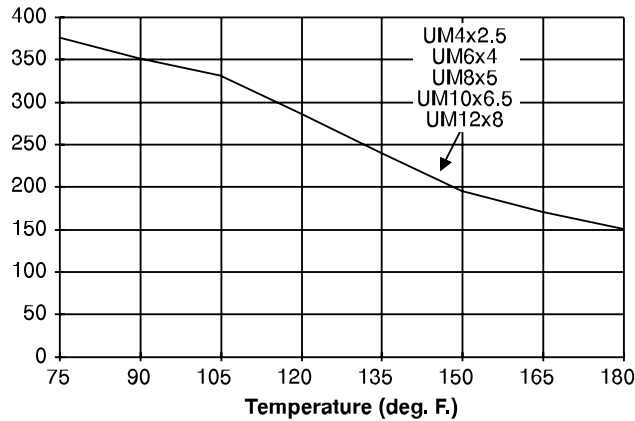

Metric Nylon Tubing

N Series
4 millimeters through 12 millimeters O. D.

Minimum Burst Pressure (bar)

Metric Nylon Tubing

N Series
14 millimeters through 20 millimeters O. D.

Minimum Burst Pressure (bar)

Metric Polyurethane Tubing

UM Series Polyether Base
4 through 12 millimeters O. D.

Minimum Burst Pressure (PSI)

Polyurethane Tubing

U Series Polyether Base
1/8 through 3/4 inch O. D.

Minimum Burst Pressure (PSI)