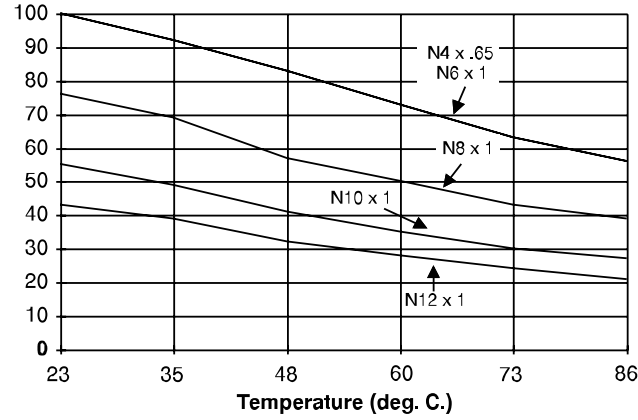

Metric Nylon Tubing

N Series
4 millimeters through 12 millimeters O. D.

Minimum Burst Pressure (bar)

Metric Nylon Tubing

N Series
14 millimeters through 20 millimeters O. D.

Minimum Burst Pressure (bar)

Metric Polyurethane Tubing

UM Series Polyether Base
4 through 12 millimeters O. D.

Minimum Burst Pressure (PSI)

Polyurethane Tubing

U Series Polyether Base
1/8 through 3/4 inch O. D.

Minimum Burst Pressure (PSI)