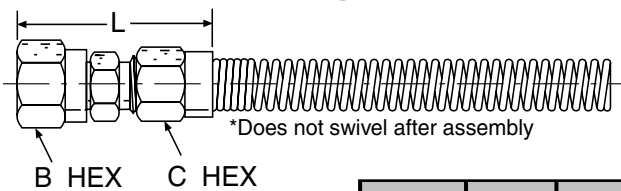

FL - *Female Pipe Swivel

Part Number	Hose I.D.	End Type	End Size	L	B Hex	C Hex	Box Quantity
#							
FL-04-4	1/4	Female NPSM 30° Swivel	1/4 NPSM	1-3/4	5/8	9/16	20
FL-06-6	3/8	Female NPSM 30° Swivel	3/8 NPSM	2-1/8	3/4	9/16	10

*Does not swivel after assembly

Hydraulic & Pneumatic Hose & Fit.

PTFE Hose & Fittings

Thermoplastic Tubing

Coiled Air Hose, Fittings & Accessories

Truck (Fleet) Products

Tooling & Equipment

Hose Accessories

Technical & Design Information

Approvals & Guides

numeric index