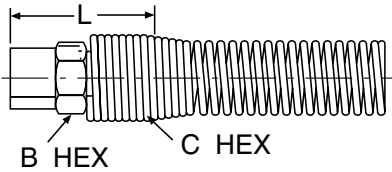

ML - Live Male Pipe Swivel

| Part Number | Hose I.D. | End Type | End Size | L | B Hex | C Hex | Box Quantity |
|-------------|-----------|-----------------|----------|--------|-------|-------|--------------|
| # | | | | | | | |
| ML-03-4 | 3/16 | MPT Live Swivel | 1/4 MPT | 1-1/16 | 9/16 | 1/2 | 20 |
| ML-04-4 | 1/4 | MPT Live Swivel | 1/4 MPT | 1-9/16 | 9/16 | 9/16 | 20 |
| ML-06-6 | 3/8 | MPT Live Swivel | 3/8 MPT | 1-7/8 | 3/4 | 13/16 | 20 |
| ML-08-8 | 1/2 | MPT Live Swivel | 1/2 MPT | 2-3/8 | 7/8 | 15/16 | 20 |

FC Female Connector

| Part Number | Hose I.D. | End Type | End Size | L | B Hex | C Hex | Box Quantity |
|-------------|-----------|-----------------|----------|--------|-------|-------|--------------|
| # | | | | | | | |
| FC-04-4 | 1/4 | Female Pipe FPT | 1/4 FPT | 1-9/16 | 11/16 | 9/16 | 10 |
| FC-06-6 | 3/8 | Female Pipe FPT | 3/8 FPT | 1-3/4 | 13/15 | 13/16 | 10 |

FL - *Female Pipe Swivel

| Part Number | Hose I.D. | End Type | End Size | L | B Hex | C Hex | Box Quantity |
|-------------|-----------|------------------------|----------|-------|-------|-------|--------------|
| # | | | | | | | |
| FL-04-4 | 1/4 | Female NPSM 30° Swivel | 1/4 NPSM | 1-3/4 | 5/8 | 9/16 | 20 |
| FL-06-6 | 3/8 | Female NPSM 30° Swivel | 3/8 NPSM | 2-1/8 | 3/4 | 9/16 | 10 |