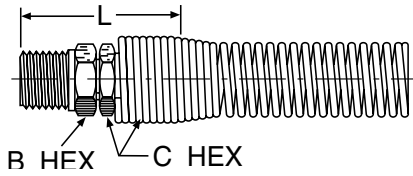

ML - Live Male Pipe Swivel

| Part Number | Hose I.D. | End Type | End Size | L | B Hex | C Hex | Box Quantity |
|-------------|-----------|-----------------|----------|--------|-------|-------|--------------|
| # | | | | | | | |
| ML-03-4 | 3/16 | MPT Live Swivel | 1/4 MPT | 1-1/16 | 9/16 | 1/2 | 20 |
| ML-04-4 | 1/4 | MPT Live Swivel | 1/4 MPT | 1-9/16 | 9/16 | 9/16 | 20 |
| ML-06-6 | 3/8 | MPT Live Swivel | 3/8 MPT | 1-7/8 | 3/4 | 13/16 | 20 |
| ML-08-8 | 1/2 | MPT Live Swivel | 1/2 MPT | 2-3/8 | 7/8 | 15/16 | 20 |

FC Female Connector

| Part Number | Hose I.D. | End Type | End Size | L | B Hex | C Hex | Box Quantity |
|-------------|-----------|-----------------|----------|--------|-------|-------|--------------|
| # | | | | | | | |
| FC-04-4 | 1/4 | Female Pipe FPT | 1/4 FPT | 1-9/16 | 11/16 | 9/16 | 10 |
| FC-06-6 | 3/8 | Female Pipe FPT | 3/8 FPT | 1-3/4 | 13/15 | 13/16 | 10 |

FL - *Female Pipe Swivel

| Part Number | Hose I.D. | End Type | End Size | L | B Hex | C Hex | Box Quantity |
|-------------|-----------|------------------------|----------|-------|-------|-------|--------------|
| # | | | | | | | |
| FL-04-4 | 1/4 | Female NPSM 30° Swivel | 1/4 NPSM | 1-3/4 | 5/8 | 9/16 | 20 |
| FL-06-6 | 3/8 | Female NPSM 30° Swivel | 3/8 NPSM | 2-1/8 | 3/4 | 9/16 | 10 |