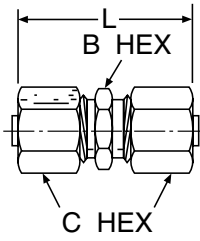

UC Union Connector

Part Number	Hose I.D.	End Type	End Size	L	B Hex	C Hex	Box Quantity
#							
UC-04-4	1/4	Union Connector	1/4 x 1/4 I. D. Hose	1-7/8	1/2	9/16	10
UC-06-6	3/8	Union Connector	3/8 x 3/8 I. D. Hose	2-5/8	11/16	13/16	10

Replacement Parts

FN - Brass Nut

Part Number	Hose I.D.	Box Quantity
#		
FN-03	3/16	20
FN-04	1/4	20
FN-06	3/8	20
FN-08	1/2	20

FR - Plastic Ferrule

Part Number	Hose I.D.	Box Quantity
#		
FR-03	3/16	50
FR-04	1/4	50
FR-06	3/8	30
FR-08	1/2	20
FR-12*	3/4	10

*Available in brass only

SG - Steel Spring Guard

Part Number	Hose I.D.	Box Quantity
#		
SG-03	3/16	20
SG-04	1/4	20
SG-06	3/8	20
SG-08	1/2	20

TS - Tube Support

Part Number	Hose I.D.	Box Quantity
#		
TS-03	3/16	100
TS-04	1/4	100
TS-06	3/8	100
TS-08	1/2	100