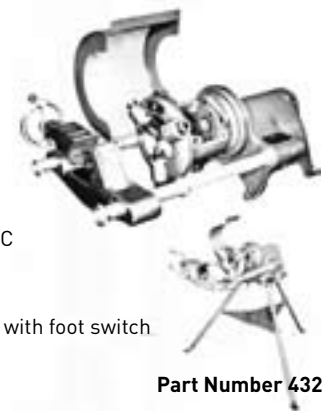

## Hose Cutoff Tool

- Small
- Easy to use
- Manually operated unit for quick cutting of Parflex hoses (not recommended for wire reinforced).

Part Number 316-PFD

## Hozemblers

- Facilitates the attachment of Field Attachable hose fittings.
- Handles all types of hose and fittings in sizes -3 through -32 I.D.
- Handles standard bent tube elbows.
- 110V, 30 amp, universal AC-DC motor.