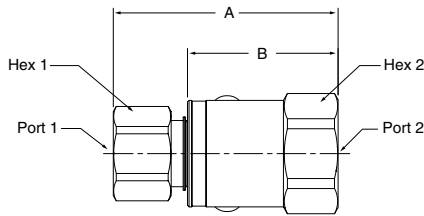

Female Pipe - Female Pipe

Part Number	A	B	Hex 1	Hex 2	Port 1	Port 2
PS410202-4-4	2.60" 66.1 mm	1.85" 47.0 mm	.75" 19.0 mm	1.19" 30.2 mm	1/4-18 NPTF	1/4-18 NPTF
PS610202-6-6	2.77" 70.4 mm	1.92" 48.8 mm	.88" 22.2 mm	1.31" 33.3 mm	3/8-18 NPTF	3/8-18 NPTF
PS810202-8-8	2.93" 74.4 mm	1.96" 50.0 mm	1.12" 28.6 mm	1.50" 36.5 mm	1/2-14 NPTF	1/2-14 NPTF
PS1210202-12-12	3.14" 79.6 mm	2.16" 55.0 mm	1.38" 35.0 mm	1.69" 42.9 mm	3/4-14 NPTF	3/4-14 NPTF
PS1610202-16-16	3.40" 86.2 mm	2.26" 57.4 mm	1.62" 41.3 mm	1.88" 47.6 mm	1-11 1/2 NPTF	1-11 1/2 NPTF