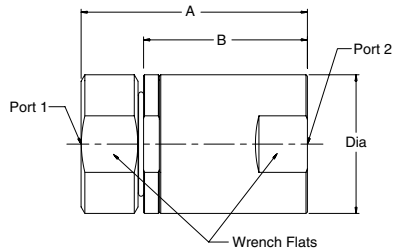

### Male Pipe - O-Ring Face Seal

Part Number	A	B	Hex 1	Hex 2	Port 1	Port 2
PS4101JM-4-4	2.99" 76.0 mm	1.97" 50.0 mm	.75" 19.0 mm	1.19" 30.2 mm	1/4-18 NPTF	9/16-18 UNF-2A
PS6101JM-6-6	3.14" 79.6 mm	2.08" 52.8 mm	.88" 22.2 mm	1.31" 33.3 mm	3/8-18 NPTF	11/16-16 UN-2A
PS8101JM-8-8	3.44" 87.4 mm	2.17" 55.1 mm	1.12" 28.6 mm	1.50" 36.5 mm	1/2-14 NPTF	13/16-16 UN-2A
PS12101JM-12-12	3.65" 92.8 mm	2.36" 60.0 mm	1.38" 35.0 mm	1.69" 42.9 mm	3/4-14 NPTF	1-3/16-12 UN-2A
PS16101JM-16-16	3.84" 97.6 mm	2.36" 60.0 mm	1.62" 41.3 mm	1.88" 47.6 mm	1-11 1/2 NPTF	1-7/16-16 UN-2A

### Female Pipe - Female Pipe

Part Number	A	B	Hex 1	Hex 2	Port 1	Port 2
PS410202-4-4	2.60" 66.1 mm	1.85" 47.0 mm	.75" 19.0 mm	1.19" 30.2 mm	1/4-18 NPTF	1/4-18 NPTF
PS610202-6-6	2.77" 70.4 mm	1.92" 48.8 mm	.88" 22.2 mm	1.31" 33.3 mm	3/8-18 NPTF	3/8-18 NPTF
PS810202-8-8	2.93" 74.4 mm	1.96" 50.0 mm	1.12" 28.6 mm	1.50" 36.5 mm	1/2-14 NPTF	1/2-14 NPTF
PS1210202-12-12	3.14" 79.6 mm	2.16" 55.0 mm	1.38" 35.0 mm	1.69" 42.9 mm	3/4-14 NPTF	3/4-14 NPTF
PS1610202-16-16	3.40" 86.2 mm	2.26" 57.4 mm	1.62" 41.3 mm	1.88" 47.6 mm	1-11 1/2 NPTF	1-11 1/2 NPTF

### 3 Piece Design

Part Number	A	B	Wrench Flats	Dia.	Port 1	Port 2
PS2410202-20-20	4.67" 118.6 mm	3.38" 85.9 mm	2.63" 66.7 mm	2.88" 73.0 mm	1 1/4-11 1/2 NPTF	1 1/4-11 1/2 NPTF
PS2410202-24-24	4.67" 118.6 mm	3.38" 85.9 mm	2.63" 66.7 mm	2.88" 73.0 mm	1 1/2-11 1/2 NPTF	1 1/2-11 1/2 NPTF
PS3210202-32-32	4.88" 123.9 mm	3.58" 90.8 mm	3.06" 77.6 mm	3.35" 85.1 mm	2-11 1/2 NPTF	2-11 1/2 NPTF