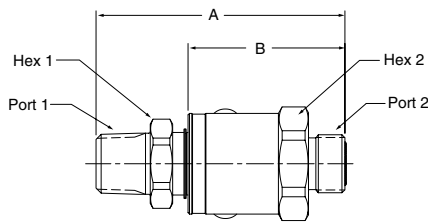

### Male Pipe - Female SAE Straight Thread

Part Number	A	B	Hex 1	Hex 2	Port 1	Port 2
PS410110-4-4	2.87" 72.9 mm	1.85" 47.0 mm	.75" 19.0 mm	1.19" 30.2 mm	1/4-18 NPTF	7/16-20 UNF-2B
PS610110-6-6	2.98" 75.6 mm	1.92" 48.8 mm	.88" 22.2 mm	1.31" 33.3 mm	3/8-18 NPTF	9/16-18 UNF-2B
PS810110-8-8	3.24" 82.2 mm	1.96" 50.0 mm	1.12" 28.6 mm	1.50" 36.5 mm	1/2-14 NPTF	3/4-16 UNF-2B
PS1210110-12-12	3.46" 87.8 mm	2.16" 55.0 mm	1.38" 35.0 mm	1.69" 42.9 mm	3/4-14 NPTF	1-1/16-12 UN-2B
PS1610110-16-16	3.74" 95.1 mm	2.26" 57.4 mm	1.62" 41.3 mm	1.88" 47.6 mm	1-11 1/2 NPTF	1-5/16-20 UN-2B

### Male Pipe - O-Ring Face Seal

Part Number	A	B	Hex 1	Hex 2	Port 1	Port 2
PS4101JM-4-4	2.99" 76.0 mm	1.97" 50.0 mm	.75" 19.0 mm	1.19" 30.2 mm	1/4-18 NPTF	9/16-18 UNF-2A
PS6101JM-6-6	3.14" 79.6 mm	2.08" 52.8 mm	.88" 22.2 mm	1.31" 33.3 mm	3/8-18 NPTF	11/16-16 UN-2A
PS8101JM-8-8	3.44" 87.4 mm	2.17" 55.1 mm	1.12" 28.6 mm	1.50" 36.5 mm	1/2-14 NPTF	13/16-16 UN-2A
PS12101JM-12-12	3.65" 92.8 mm	2.36" 60.0 mm	1.38" 35.0 mm	1.69" 42.9 mm	3/4-14 NPTF	1-3/16-12 UN-2A
PS16101JM-16-16	3.84" 97.6 mm	2.36" 60.0 mm	1.62" 41.3 mm	1.88" 47.6 mm	1-11 1/2 NPTF	1-7/16-16 UN-2A

### 3 Piece Design

Part Number	A	B	Wrench Flats	Dia.	Port 1	Port 2
PS2410202-20-20	4.67" 118.6 mm	3.38" 85.9 mm	2.63" 66.7 mm	2.88" 73.0 mm	1 1/4-11 1/2 NPTF	1 1/4-11 1/2 NPTF
PS2410202-24-24	4.67" 118.6 mm	3.38" 85.9 mm	2.63" 66.7 mm	2.88" 73.0 mm	1 1/2-11 1/2 NPTF	1 1/2-11 1/2 NPTF
PS3210202-32-32	4.88" 123.9 mm	3.58" 90.8 mm	3.06" 77.6 mm	3.35" 85.1 mm	2-11 1/2 NPTF	2-11 1/2 NPTF