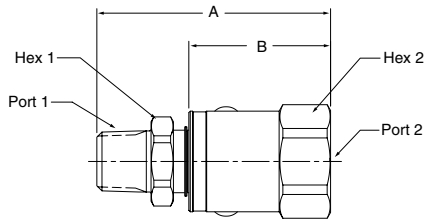

### Male Pipe - Female SAE Straight Thread

Part Number	A	B	Hex 1	Hex 2	Port 1	Port 2
PS410110-4-4	2.87" 72.9 mm	1.85" 47.0 mm	.75" 19.0 mm	1.19" 30.2 mm	1/4-18 NPTF	7/16-20 UNF-2B
PS610110-6-6	2.98" 75.6 mm	1.92" 48.8 mm	.88" 22.2 mm	1.31" 33.3 mm	3/8-18 NPTF	9/16-18 UNF-2B
PS810110-8-8	3.24" 82.2 mm	1.96" 50.0 mm	1.12" 28.6 mm	1.50" 36.5 mm	1/2-14 NPTF	3/4-16 UNF-2B
PS1210110-12-12	3.46" 87.8 mm	2.16" 55.0 mm	1.38" 35.0 mm	1.69" 42.9 mm	3/4-14 NPTF	1-1/16-12 UN-2B
PS1610110-16-16	3.74" 95.1 mm	2.26" 57.4 mm	1.62" 41.3 mm	1.88" 47.6 mm	1-11 1/2 NPTF	1-5/16-20 UN-2B

### Male Pipe - O-Ring Face Seal

Part Number	A	B	Hex 1	Hex 2	Port 1	Port 2
PS4101JM-4-4	2.99" 76.0 mm	1.97" 50.0 mm	.75" 19.0 mm	1.19" 30.2 mm	1/4-18 NPTF	9/16-18 UNF-2A
PS6101JM-6-6	3.14" 79.6 mm	2.08" 52.8 mm	.88" 22.2 mm	1.31" 33.3 mm	3/8-18 NPTF	11/16-16 UN-2A
PS8101JM-8-8	3.44" 87.4 mm	2.17" 55.1 mm	1.12" 28.6 mm	1.50" 36.5 mm	1/2-14 NPTF	13/16-16 UN-2A
PS12101JM-12-12	3.65" 92.8 mm	2.36" 60.0 mm	1.38" 35.0 mm	1.69" 42.9 mm	3/4-14 NPTF	1-3/16-12 UN-2A
PS16101JM-16-16	3.84" 97.6 mm	2.36" 60.0 mm	1.62" 41.3 mm	1.88" 47.6 mm	1-11 1/2 NPTF	1-7/16-16 UN-2A

### 3 Piece Design

Part Number	A	B	Wrench Flats	Dia.	Port 1	Port 2
PS2410202-20-20	4.67" 118.6 mm	3.38" 85.9 mm	2.63" 66.7 mm	2.88" 73.0 mm	1 1/4-11 1/2 NPTF	1 1/4-11 1/2 NPTF
PS2410202-24-24	4.67" 118.6 mm	3.38" 85.9 mm	2.63" 66.7 mm	2.88" 73.0 mm	1 1/2-11 1/2 NPTF	1 1/2-11 1/2 NPTF
PS3210202-32-32	4.88" 123.9 mm	3.58" 90.8 mm	3.06" 77.6 mm	3.35" 85.1 mm	2-11 1/2 NPTF	2-11 1/2 NPTF