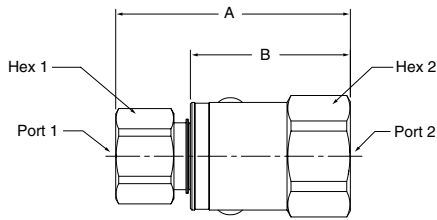

Female Pipe - Female 37° Flare

Part Number	A	B	Hex 1	Hex 2	Port 1	Port 2
PS410206-4-4	2.69" 68.4 mm	1.94" 49.3 mm	.75" 19.0 mm	1.19" 30.2 mm	1/4-18 NPTF	7/16-20 UNF-2B
PS610206-6-6	2.86" 72.5 mm	2.00" 50.9 mm	.88" 22.2 mm	1.31" 33.3 mm	3/8-18 NPTF	9/16-18 UNF-2B
PS810206-8-8	3.04" 77.1 mm	2.07" 52.6 mm	1.12" 28.6 mm	1.50" 36.5 mm	1/2-14 NPTF	3/4-16 UNF-2B
PS1210206-12-12	3.26" 82.8 mm	2.29" 58.2 mm	1.38" 35.0 mm	1.69" 42.9 mm	3/4-14 NPTF	1-1/16-12 UN-2B
PS1610206-16-16	3.49" 88.6 mm	2.36" 60.0 mm	1.62" 41.3 mm	1.88" 47.6 mm	1-11 1/2 NPTF	1-5/16-12 UN-2B