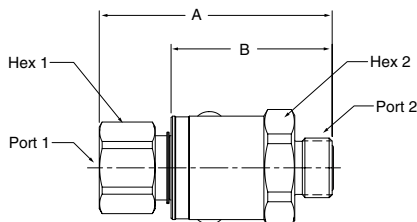

Female Pipe - O-Ring Face Seal

Part Number	A	B	Hex 1	Hex 2	Port 1	Port 2
PS4102JM-4-4	2.72" 69.1 mm	1.97" 50.0 mm	.75" 19.0 mm	1.19" 30.2 mm	1/4-18 NPTF	9/16-18 UNF-2A
PS6102JM-6-6	2.93" 74.4 mm	2.08" 52.8 mm	.88" 22.2 mm	1.31" 33.3 mm	3/8-18 NPTF	11/16-16 UN-2A
PS8102JM-8-8	3.14" 79.7 mm	2.17" 55.1 mm	1.12" 28.6 mm	1.50" 36.5 mm	1/2-14 NPTF	13/16-16 UN-2A
PS12102JM-12-12	3.33" 84.6 mm	2.36" 60.0 mm	1.38" 35.0 mm	1.69" 42.9 mm	3/4-14 NPTF	1-3/16-12 UN-2A
PS16102JM-16-16	3.50" 88.8 mm	2.36" 60.0 mm	1.62" 41.3 mm	1.88" 47.6 mm	1-11 1/2 NPTF	1-7/16-12 UN-2A

Quick Coupling Division