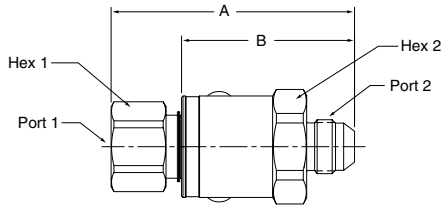

Swivels

In-Line PS Series

Female Pipe - Male 37° Flare

3 Piece Design

Part Number	A	B	Hex 1	Hex 2	Port 1	Port 2
PS410203-4-4	2.84" 72.0 mm	2.08" 53.0 mm	.75" 19.0 mm	1.19" 30.2 mm	1/4-18 NPTF	7/16-20 UNF-2A
PS610203-6-6	3.03" 76.9 mm	2.18" 55.2 mm	.88" 22.2 mm	1.31" 33.3 mm	3/8-18 NPTF	9/16-18 UNF-2A
PS810203-8-8	3.34" 84.9 mm	2.38" 60.3 mm	1.12" 28.6 mm	1.50" 36.5 mm	1/2-14 NPTF	3/4-16 UNF-2A
PS1210203-12-12	3.54" 89.9 mm	2.57" 65.3 mm	1.38" 35.0 mm	1.69" 42.9 mm	3/4-14 NPTF	1-1/16-12 UN-2A
PS1610203-16-16	3.74" 95.0 mm	2.60" 66.2 mm	1.62" 41.3 mm	1.88" 47.6 mm	1-11 1/2 NPTF	1-5/16-12 UN-2A

Part Number	A	B	Wrench Flats	Dia.	Port 1	Port 2
PS2410203-20-20	5.06" 128.6 mm	3.78" 95.9 mm	2.63" 66.7 mm	2.88" 73.0 mm	1 1/4-11 1/2 NPTF	1 5/8-12 UN-2A
PS2410203-24-24	5.06" 128.6 mm	3.78" 95.9 mm	2.63" 66.7 mm	2.88" 73.0 mm	1 1/2-11 1/2 NPTF	1 7/8-12 UN-2A
PS3210203-32-32	5.58" 141.7 mm	4.28" 108.6 mm	3.06" 77.6 mm	3.35" 85.1 mm	2-11 1/2 NPTF	2 1/2-12 UN-2A

Female Pipe - Female SAE Straight Thread

Part Number	A	B	Hex 1	Hex 2	Port 1	Port 2
PS410210-4-4	2.60" 66.1 mm	1.85" 47.0 mm	.75" 19.0 mm	1.19" 30.2 mm	1/4-18 NPTF	7/16-20 UNF-2B
PS610210-6-6	2.77" 70.4 mm	1.92" 48.8 mm	.88" 22.2 mm	1.31" 33.3 mm	3/8-18 NPTF	9/16-18 UNF-2B
PS810210-8-8	2.93" 74.4 mm	1.96" 50.0 mm	1.12" 28.6 mm	1.50" 36.5 mm	1/2-14 NPTF	3/4-16 UNF-2B
PS1210210-12-12	3.14" 79.6 mm	2.16" 55.0 mm	1.38" 35.0 mm	1.69" 42.9 mm	3/4-14 NPTF	1-1/16-12 UN-2B
PS1610210-16-16	3.40" 86.2 mm	2.26" 57.4 mm	1.62" 41.3 mm	1.88" 47.6 mm	1-11 1/2 NPTF	1-5/16-20 UN-2B