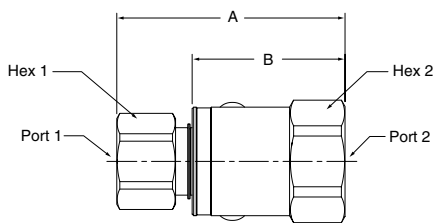

Swivels

In-Line PS Series

Female Pipe - Male 37° Flare

3 Piece Design

Part Number	A	B	Hex 1	Hex 2	Port 1	Port 2
PS410203-4-4	2.84" 72.0 mm	2.08" 53.0 mm	.75" 19.0 mm	1.19" 30.2 mm	1/4-18 NPTF	7/16-20 UNF-2A
PS610203-6-6	3.03" 76.9 mm	2.18" 55.2 mm	.88" 22.2 mm	1.31" 33.3 mm	3/8-18 NPTF	9/16-18 UNF-2A
PS810203-8-8	3.34" 84.9 mm	2.38" 60.3 mm	1.12" 28.6 mm	1.50" 36.5 mm	1/2-14 NPTF	3/4-16 UNF-2A
PS1210203-12-12	3.54" 89.9 mm	2.57" 65.3 mm	1.38" 35.0 mm	1.69" 42.9 mm	3/4-14 NPTF	1-1/16-12 UN-2A
PS1610203-16-16	3.74" 95.0 mm	2.60" 66.2 mm	1.62" 41.3 mm	1.88" 47.6 mm	1-11 1/2 NPTF	1-5/16-12 UN-2A

Part Number	A	B	Wrench Flats	Dia.	Port 1	Port 2
PS2410203-20-20	5.06" 128.6 mm	3.78" 95.9 mm	2.63" 66.7 mm	2.88" 73.0 mm	1 1/4-11 1/2 NPTF	1 5/8-12 UN-2A
PS2410203-24-24	5.06" 128.6 mm	3.78" 95.9 mm	2.63" 66.7 mm	2.88" 73.0 mm	1 1/2-11 1/2 NPTF	1 7/8-12 UN-2A
PS3210203-32-32	5.58" 141.7 mm	4.28" 108.6 mm	3.06" 77.6 mm	3.35" 85.1 mm	2-11 1/2 NPTF	2 1/2-12 UN-2A

Female Pipe - Female SAE Straight Thread

Part Number	A	B	Hex 1	Hex 2	Port 1	Port 2
PS410210-4-4	2.60" 66.1 mm	1.85" 47.0 mm	.75" 19.0 mm	1.19" 30.2 mm	1/4-18 NPTF	7/16-20 UNF-2B
PS610210-6-6	2.77" 70.4 mm	1.92" 48.8 mm	.88" 22.2 mm	1.31" 33.3 mm	3/8-18 NPTF	9/16-18 UNF-2B
PS810210-8-8	2.93" 74.4 mm	1.96" 50.0 mm	1.12" 28.6 mm	1.50" 36.5 mm	1/2-14 NPTF	3/4-16 UNF-2B
PS1210210-12-12	3.14" 79.6 mm	2.16" 55.0 mm	1.38" 35.0 mm	1.69" 42.9 mm	3/4-14 NPTF	1-1/16-12 UN-2B
PS1610210-16-16	3.40" 86.2 mm	2.26" 57.4 mm	1.62" 41.3 mm	1.88" 47.6 mm	1-11 1/2 NPTF	1-5/16-20 UN-2B