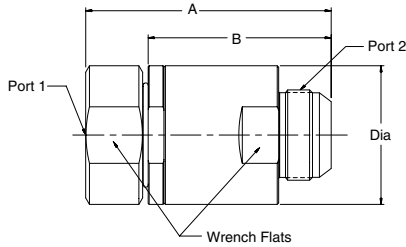

Swivels

In-Line PS Series

Female Pipe - Male 37° Flare

3 Piece Design

Part Number	A	B	Hex 1	Hex 2	Port 1	Port 2
PS410203-4-4	2.84" 72.0 mm	2.08" 53.0 mm	.75" 19.0 mm	1.19" 30.2 mm	1/4-18 NPTF	7/16-20 UNF-2A
PS610203-6-6	3.03" 76.9 mm	2.18" 55.2 mm	.88" 22.2 mm	1.31" 33.3 mm	3/8-18 NPTF	9/16-18 UNF-2A
PS810203-8-8	3.34" 84.9 mm	2.38" 60.3 mm	1.12" 28.6 mm	1.50" 36.5 mm	1/2-14 NPTF	3/4-16 UNF-2A
PS1210203-12-12	3.54" 89.9 mm	2.57" 65.3 mm	1.38" 35.0 mm	1.69" 42.9 mm	3/4-14 NPTF	1-1/16-12 UN-2A
PS1610203-16-16	3.74" 95.0 mm	2.60" 66.2 mm	1.62" 41.3 mm	1.88" 47.6 mm	1-11 1/2 NPTF	1-5/16-12 UN-2A

Part Number	A	B	Wrench Flats	Dia.	Port 1	Port 2
PS2410203-20-20	5.06" 128.6 mm	3.78" 95.9 mm	2.63" 66.7 mm	2.88" 73.0 mm	1 1/4-11 1/2 NPTF	1 5/8-12 UN-2A
PS2410203-24-24	5.06" 128.6 mm	3.78" 95.9 mm	2.63" 66.7 mm	2.88" 73.0 mm	1 1/2-11 1/2 NPTF	1 7/8-12 UN-2A
PS3210203-32-32	5.58" 141.7 mm	4.28" 108.6 mm	3.06" 77.6 mm	3.35" 85.1 mm	2-11 1/2 NPTF	2 1/2-12 UN-2A

Female Pipe - Female SAE Straight Thread

Part Number	A	B	Hex 1	Hex 2	Port 1	Port 2
PS410210-4-4	2.60" 66.1 mm	1.85" 47.0 mm	.75" 19.0 mm	1.19" 30.2 mm	1/4-18 NPTF	7/16-20 UNF-2B
PS610210-6-6	2.77" 70.4 mm	1.92" 48.8 mm	.88" 22.2 mm	1.31" 33.3 mm	3/8-18 NPTF	9/16-18 UNF-2B
PS810210-8-8	2.93" 74.4 mm	1.96" 50.0 mm	1.12" 28.6 mm	1.50" 36.5 mm	1/2-14 NPTF	3/4-16 UNF-2B
PS1210210-12-12	3.14" 79.6 mm	2.16" 55.0 mm	1.38" 35.0 mm	1.69" 42.9 mm	3/4-14 NPTF	1-1/16-12 UN-2B
PS1610210-16-16	3.40" 86.2 mm	2.26" 57.4 mm	1.62" 41.3 mm	1.88" 47.6 mm	1-11 1/2 NPTF	1-5/16-20 UN-2B