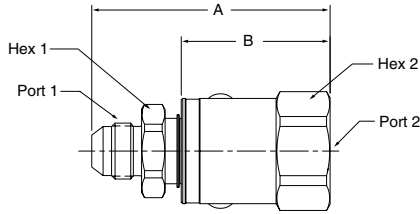

### 3 Piece Design

Part Number	A	B	Hex 1	Hex 2	Port 1	Port 2
PS410302-4-4	2.88" 72.9 mm	1.85" 47.0 mm	.75" 19.0 mm	1.19" 30.2 mm	7/16-20 UNF-2A	1/4-18 NPTF
PS610302-6-6	2.98" 75.6 mm	1.92" 48.8 mm	.88" 22.2 mm	1.31" 33.3 mm	9/16-18 UNF-2A	3/8-18 NPTF
PS810302-8-8	3.14" 79.8 mm	1.96" 50.0 mm	1.12" 28.6 mm	1.50" 36.5 mm	3/4-16 UNF-2A	1/2-14 NPTF
PS1210302-12-12	3.56" 90.5 mm	2.16" 55.0 mm	1.38" 35.0 mm	1.69" 42.9 mm	1-1/16-12 UN-2A	3/4-14 NPTF
PS1610302-16-16	3.74" 95.1 mm	2.26" 57.4 mm	1.62" 41.3 mm	1.88" 47.6 mm	1-5/16-12 UN-2A	1-11 1/2 NPTF

Part Number	A	B	Wrench Flats	Dia.	Port 1	Port 2
PS2410302-20-20	4.91" 124.8 mm	3.38" 85.9 mm	2.63" 66.7 mm	2.88" 73.0 mm	1 5/8-12 UN-2A	1 1/4-11 1/2 NPTF
PS2410302-24-24	4.91" 124.8 mm	3.38" 85.9 mm	2.63" 66.7 mm	2.88" 73.0 mm	1 7/8-12 UN-2A	1 1/2-11 1/2 NPTF
PS3210302-32-32	5.50" 139.8 mm	3.58" 90.8 mm	3.06" 77.6 mm	3.35" 85.1 mm	2 1/2-12 UN-2A	2-11 1/2 NPTF

### 3 Piece Design

Part Number	A	B	Hex 1	Hex 2	Port 1	Port 2
PS410303-4-4	3.11" 78.9 mm	2.08" 53.0 mm	.75" 19.0 mm	1.19" 30.2 mm	7/16-20 UNF-2A	7/16-20 UNF-2A
PS610303-6-6	3.23" 82.0 mm	2.18" 55.2 mm	.88" 22.2 mm	1.31" 33.3 mm	9/16-18 UNF-2A	9/16-18 UNF-2A
PS810303-8-8	3.56" 90.3 mm	2.38" 60.3 mm	1.12" 28.6 mm	1.50" 36.5 mm	3/4-16 UNF-2A	3/4-16 UNF-2A
PS810303-10-10	3.76" 95.4 mm	2.48" 62.9 mm	1.12" 28.6 mm	1.50" 36.5 mm	7/8-14 UNF-2A	7/8-14 UNF-2A
PS1210303-12-12	3.97" 100.8 mm	2.57" 65.3 mm	1.38" 35.0 mm	1.69" 42.9 mm	1-1/16-12 UN-2A	1-1/16-12 UN-2A
PS1610303-16-16	4.09" 103.8 mm	2.60" 66.2 mm	1.62" 41.3 mm	1.88" 47.6 mm	1-5/16-12 UN-2A	1-5/16-12 UN-2A

Part Number	A	B	Wrench Flats	Dia.	Port 1	Port 2
PS2410303-20-20	5.31" 134.8 mm	3.78" 95.9 mm	2.63" 66.7 mm	2.88" 73.0 mm	1 5/8-12 UN-2A	1 5/8-12 UN-2A
PS2410303-24-24	5.31" 134.8 mm	3.78" 95.9 mm	2.63" 66.7 mm	2.88" 73.0 mm	1 7/8-12 UN-2A	1 7/8-12 UN-2A
PS3210303-32-32	6.20" 157.5 mm	4.28" 108.6 mm	3.06" 77.6 mm	3.35" 85.1 mm	2 1/2-12 UN-2A	2 1/2-12 UN-2A