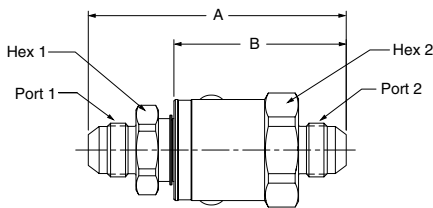

### 3 Piece Design

Part Number	A	B	Hex 1	Hex 2	Port 1	Port 2
PS410302-4-4	2.88" 72.9 mm	1.85" 47.0 mm	.75" 19.0 mm	1.19" 30.2 mm	7/16-20 UNF-2A	1/4-18 NPTF
PS610302-6-6	2.98" 75.6 mm	1.92" 48.8 mm	.88" 22.2 mm	1.31" 33.3 mm	9/16-18 UNF-2A	3/8-18 NPTF
PS810302-8-8	3.14" 79.8 mm	1.96" 50.0 mm	1.12" 28.6 mm	1.50" 36.5 mm	3/4-16 UNF-2A	1/2-14 NPTF
PS1210302-12-12	3.56" 90.5 mm	2.16" 55.0 mm	1.38" 35.0 mm	1.69" 42.9 mm	1-1/16-12 UN-2A	3/4-14 NPTF
PS1610302-16-16	3.74" 95.1 mm	2.26" 57.4 mm	1.62" 41.3 mm	1.88" 47.6 mm	1-5/16-12 UN-2A	1-11 1/2 NPTF

Part Number	A	B	Wrench Flats	Dia.	Port 1	Port 2
PS2410302-20-20	4.91" 124.8 mm	3.38" 85.9 mm	2.63" 66.7 mm	2.88" 73.0 mm	1 5/8-12 UN-2A	1 1/4-11 1/2 NPTF
PS2410302-24-24	4.91" 124.8 mm	3.38" 85.9 mm	2.63" 66.7 mm	2.88" 73.0 mm	1 7/8-12 UN-2A	1 1/2-11 1/2 NPTF
PS3210302-32-32	5.50" 139.8 mm	3.58" 90.8 mm	3.06" 77.6 mm	3.35" 85.1 mm	2 1/2-12 UN-2A	2-11 1/2 NPTF

### 3 Piece Design

Part Number	A	B	Hex 1	Hex 2	Port 1	Port 2
PS410303-4-4	3.11" 78.9 mm	2.08" 53.0 mm	.75" 19.0 mm	1.19" 30.2 mm	7/16-20 UNF-2A	7/16-20 UNF-2A
PS610303-6-6	3.23" 82.0 mm	2.18" 55.2 mm	.88" 22.2 mm	1.31" 33.3 mm	9/16-18 UNF-2A	9/16-18 UNF-2A
PS810303-8-8	3.56" 90.3 mm	2.38" 60.3 mm	1.12" 28.6 mm	1.50" 36.5 mm	3/4-16 UNF-2A	3/4-16 UNF-2A
PS810303-10-10	3.76" 95.4 mm	2.48" 62.9 mm	1.12" 28.6 mm	1.50" 36.5 mm	7/8-14 UNF-2A	7/8-14 UNF-2A
PS1210303-12-12	3.97" 100.8 mm	2.57" 65.3 mm	1.38" 35.0 mm	1.69" 42.9 mm	1-1/16-12 UN-2A	1-1/16-12 UN-2A
PS1610303-16-16	4.09" 103.8 mm	2.60" 66.2 mm	1.62" 41.3 mm	1.88" 47.6 mm	1-5/16-12 UN-2A	1-5/16-12 UN-2A

Part Number	A	B	Wrench Flats	Dia.	Port 1	Port 2
PS2410303-20-20	5.31" 134.8 mm	3.78" 95.9 mm	2.63" 66.7 mm	2.88" 73.0 mm	1 5/8-12 UN-2A	1 5/8-12 UN-2A
PS2410303-24-24	5.31" 134.8 mm	3.78" 95.9 mm	2.63" 66.7 mm	2.88" 73.0 mm	1 7/8-12 UN-2A	1 7/8-12 UN-2A
PS3210303-32-32	6.20" 157.5 mm	4.28" 108.6 mm	3.06" 77.6 mm	3.35" 85.1 mm	2 1/2-12 UN-2A	2 1/2-12 UN-2A