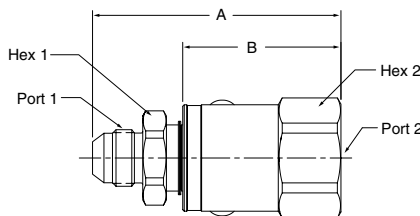

Male 37° Flare - Female 37° Flare

Part Number	A	B	Hex 1	Hex 2	Port 1	Port 2
PS410306-4-4	2.96" 75.2 mm	1.94" 49.3 mm	.75" 19.0 mm	1.19" 30.2 mm	7/16-20 UNF-2A	7/16-20 UNF-2B
PS610306-6-6	3.06" 77.7 mm	2.00" 50.9 mm	.88" 22.2 mm	1.31" 33.3 mm	9/16-18 UNF-2A	9/16-18 UNF-2B
PS810306-8-8	3.25" 82.6 mm	2.07" 52.6 mm	1.12" 28.6 mm	1.50" 36.5 mm	3/4-16 UNF-2A	3/4-16 UNF-2B
PS1210306-12-12	3.69" 93.6 mm	2.29" 58.2 mm	1.38" 35.0 mm	1.69" 42.9 mm	1-1/16-12 UN-2A	1-1/16-12 UN-2B
PS1610306-16-16	3.84" 97.5 mm	2.36" 60.0 mm	1.62" 41.3 mm	1.88" 47.6 mm	1-5/16-12 UN-2A	1-5/16-12 UN-2B

D Swivels

Quick Coupling Division