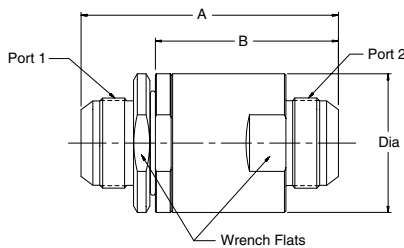

### 3 Piece Design

Part Number	A	B	Hex 1	Hex 2	Port 1	Port 2
PS410302-4-4	2.88" 72.9 mm	1.85" 47.0 mm	.75" 19.0 mm	1.19" 30.2 mm	7/16-20 UNF-2A	1/4-18 NPTF
PS610302-6-6	2.98" 75.6 mm	1.92" 48.8 mm	.88" 22.2 mm	1.31" 33.3 mm	9/16-18 UNF-2A	3/8-18 NPTF
PS810302-8-8	3.14" 79.8 mm	1.96" 50.0 mm	1.12" 28.6 mm	1.50" 36.5 mm	3/4-16 UNF-2A	1/2-14 NPTF
PS1210302-12-12	3.56" 90.5 mm	2.16" 55.0 mm	1.38" 35.0 mm	1.69" 42.9 mm	1-1/16-12 UN-2A	3/4-14 NPTF
PS1610302-16-16	3.74" 95.1 mm	2.26" 57.4 mm	1.62" 41.3 mm	1.88" 47.6 mm	1-5/16-12 UN-2A	1-11 1/2 NPTF

Part Number	A	B	Wrench Flats	Dia.	Port 1	Port 2
PS2410302-20-20	4.91" 124.8 mm	3.38" 85.9 mm	2.63" 66.7 mm	2.88" 73.0 mm	1 5/8-12 UN-2A	1 1/4-11 1/2 NPTF
PS2410302-24-24	4.91" 124.8 mm	3.38" 85.9 mm	2.63" 66.7 mm	2.88" 73.0 mm	1 7/8-12 UN-2A	1 1/2-11 1/2 NPTF
PS3210302-32-32	5.50" 139.8 mm	3.58" 90.8 mm	3.06" 77.6 mm	3.35" 85.1 mm	2 1/2-12 UN-2A	2-11 1/2 NPTF

### 3 Piece Design

Part Number	A	B	Hex 1	Hex 2	Port 1	Port 2
PS410303-4-4	3.11" 78.9 mm	2.08" 53.0 mm	.75" 19.0 mm	1.19" 30.2 mm	7/16-20 UNF-2A	7/16-20 UNF-2A
PS610303-6-6	3.23" 82.0 mm	2.18" 55.2 mm	.88" 22.2 mm	1.31" 33.3 mm	9/16-18 UNF-2A	9/16-18 UNF-2A
PS810303-8-8	3.56" 90.3 mm	2.38" 60.3 mm	1.12" 28.6 mm	1.50" 36.5 mm	3/4-16 UNF-2A	3/4-16 UNF-2A
PS810303-10-10	3.76" 95.4 mm	2.48" 62.9 mm	1.12" 28.6 mm	1.50" 36.5 mm	7/8-14 UNF-2A	7/8-14 UNF-2A
PS1210303-12-12	3.97" 100.8 mm	2.57" 65.3 mm	1.38" 35.0 mm	1.69" 42.9 mm	1-1/16-12 UN-2A	1-1/16-12 UN-2A
PS1610303-16-16	4.09" 103.8 mm	2.60" 66.2 mm	1.62" 41.3 mm	1.88" 47.6 mm	1-5/16-12 UN-2A	1-5/16-12 UN-2A

Part Number	A	B	Wrench Flats	Dia.	Port 1	Port 2
PS2410303-20-20	5.31" 134.8 mm	3.78" 95.9 mm	2.63" 66.7 mm	2.88" 73.0 mm	1 5/8-12 UN-2A	1 5/8-12 UN-2A
PS2410303-24-24	5.31" 134.8 mm	3.78" 95.9 mm	2.63" 66.7 mm	2.88" 73.0 mm	1 7/8-12 UN-2A	1 7/8-12 UN-2A
PS3210303-32-32	6.20" 157.5 mm	4.28" 108.6 mm	3.06" 77.6 mm	3.35" 85.1 mm	2 1/2-12 UN-2A	2 1/2-12 UN-2A