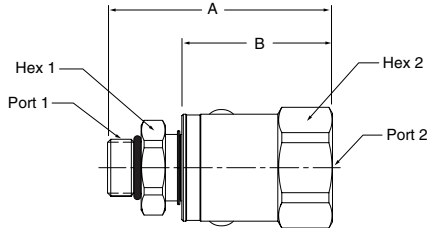

Male SAE O-Ring Straight Thread - Male 37° Flare

Part Number	A	B	Hex 1	Hex 2	Port 1	Port 2
PS410503-4-4	2.90" 73.7 mm	2.08" 53.0 mm	.75" 19.0 mm	1.19" 30.2 mm	7/16-20 UNF-2A	7/16-20 UNF-2A
PS610503-6-6	3.11" 78.9 mm	2.18" 55.2 mm	.88" 22.2 mm	1.31" 33.3 mm	9/16-18 UNF-2A	9/16-18 UNF-2A
PS810503-8-8	3.34" 84.9 mm	2.38" 60.3 mm	1.12" 28.6 mm	1.50" 36.5 mm	3/4-16 UNF-2A	3/4-16 UNF-2A
PS810503-10-10	3.50" 88.9 mm	2.48" 62.9 mm	1.12" 28.6 mm	1.50" 36.5 mm	7/8-14 UNF-2A	7/8-14 UNF-2A
PS1210503-12-12	3.70" 93.9 mm	2.57" 65.3 mm	1.38" 35.0 mm	1.69" 42.9 mm	1-1/16-12 UN-2A	1-1/16-12 UN-2A
PS1610503-16-16	3.74" 95.0 mm	2.60" 66.2 mm	1.62" 41.3 mm	1.88" 47.6 mm	1-5/16-12 UN-2A	1-5/16-12 UN-2A

Male SAE O-Ring Straight Thread - Female 37° Flare

Part Number	A	B	Hex 1	Hex 2	Port 1	Port 2
PS410506-4-4	2.76" 70.0 mm	1.94" 49.3 mm	.75" 19.0 mm	1.19" 30.2 mm	7/16-20 UNF-2A	7/16-20 UNF-2B
PS610506-6-6	2.94" 74.6 mm	2.00" 50.9 mm	.88" 22.2 mm	1.31" 33.3 mm	9/16-18 UNF-2A	9/16-18 UNF-2B
PS810506-8-8	3.04" 77.1 mm	2.07" 52.6 mm	1.12" 28.6 mm	1.50" 36.5 mm	3/4-16 UNF-2A	3/4-16 UNF-2B
PS1210506-12-12	3.42" 86.8 mm	2.29" 58.2 mm	1.38" 35.0 mm	1.69" 42.9 mm	1-1/16-12 UN-2A	1-1/16-12 UN-2B
PS1610506-16-16	3.49" 88.6 mm	2.36" 60.0 mm	1.62" 41.3 mm	1.88" 47.6 mm	1-5/16-12 UN-2A	1-5/16-12 UN-2B

Male SAE O-Ring Straight Thread - Female SAE Straight Thread

Part Number	A	B	Hex 1	Hex 2	Port 1	Port 2
PS410510-4-4	2.67" 67.8 mm	1.85" 47.0 mm	.75" 19.0 mm	1.19" 30.2 mm	7/16-20 UNF-2A	7/16-20 UNF-2B
PS610510-6-6	2.85" 72.5 mm	1.92" 48.8 mm	.88" 22.2 mm	1.31" 33.3 mm	9/16-18 UNF-2A	9/16-18 UNF-2B
PS810510-8-8	2.93" 74.4 mm	1.96" 50.0 mm	1.12" 28.6 mm	1.50" 36.5 mm	3/4-16 UNF-2A	3/4-16 UNF-2B
PS1210510-12-12	3.29" 83.6 mm	2.16" 55.0 mm	1.38" 35.0 mm	1.69" 42.9 mm	1-1/16-12 UN-2A	1-1/16-12 UN-2B
PS1610510-16-16	3.40" 86.2 mm	2.26" 57.4 mm	1.62" 41.3 mm	1.88" 47.6 mm	1-5/16-12 UN-2A	1-5/16-12 UN-2B