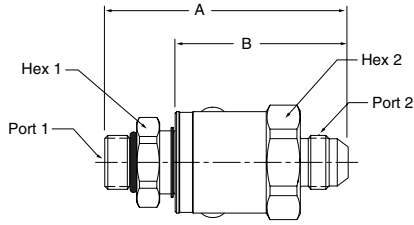

Male SAE O-Ring Straight Thread - Male 37° Flare

Part Number	A	B	Hex 1	Hex 2	Port 1	Port 2
PS410503-4-4	2.90" 73.7 mm	2.08" 53.0 mm	.75" 19.0 mm	1.19" 30.2 mm	7/16-20 UNF-2A	7/16-20 UNF-2A
PS610503-6-6	3.11" 78.9 mm	2.18" 55.2 mm	.88" 22.2 mm	1.31" 33.3 mm	9/16-18 UNF-2A	9/16-18 UNF-2A
PS810503-8-8	3.34" 84.9 mm	2.38" 60.3 mm	1.12" 28.6 mm	1.50" 36.5 mm	3/4-16 UNF-2A	3/4-16 UNF-2A
PS810503-10-10	3.50" 88.9 mm	2.48" 62.9 mm	1.12" 28.6 mm	1.50" 36.5 mm	7/8-14 UNF-2A	7/8-14 UNF-2A
PS1210503-12-12	3.70" 93.9 mm	2.57" 65.3 mm	1.38" 35.0 mm	1.69" 42.9 mm	1-1/16-12 UN-2A	1-1/16-12 UN-2A
PS1610503-16-16	3.74" 95.0 mm	2.60" 66.2 mm	1.62" 41.3 mm	1.88" 47.6 mm	1-5/16-12 UN-2A	1-5/16-12 UN-2A

Male SAE O-Ring Straight Thread - Female 37° Flare

Part Number	A	B	Hex 1	Hex 2	Port 1	Port 2
PS410506-4-4	2.76" 70.0 mm	1.94" 49.3 mm	.75" 19.0 mm	1.19" 30.2 mm	7/16-20 UNF-2A	7/16-20 UNF-2B
PS610506-6-6	2.94" 74.6 mm	2.00" 50.9 mm	.88" 22.2 mm	1.31" 33.3 mm	9/16-18 UNF-2A	9/16-18 UNF-2B
PS810506-8-8	3.04" 77.1 mm	2.07" 52.6 mm	1.12" 28.6 mm	1.50" 36.5 mm	3/4-16 UNF-2A	3/4-16 UNF-2B
PS1210506-12-12	3.42" 86.8 mm	2.29" 58.2 mm	1.38" 35.0 mm	1.69" 42.9 mm	1-1/16-12 UN-2A	1-1/16-12 UN-2B
PS1610506-16-16	3.49" 88.6 mm	2.36" 60.0 mm	1.62" 41.3 mm	1.88" 47.6 mm	1-5/16-12 UN-2A	1-5/16-12 UN-2B

Male SAE O-Ring Straight Thread - Female SAE Straight Thread

Part Number	A	B	Hex 1	Hex 2	Port 1	Port 2
PS410510-4-4	2.67" 67.8 mm	1.85" 47.0 mm	.75" 19.0 mm	1.19" 30.2 mm	7/16-20 UNF-2A	7/16-20 UNF-2B
PS610510-6-6	2.85" 72.5 mm	1.92" 48.8 mm	.88" 22.2 mm	1.31" 33.3 mm	9/16-18 UNF-2A	9/16-18 UNF-2B
PS810510-8-8	2.93" 74.4 mm	1.96" 50.0 mm	1.12" 28.6 mm	1.50" 36.5 mm	3/4-16 UNF-2A	3/4-16 UNF-2B
PS1210510-12-12	3.29" 83.6 mm	2.16" 55.0 mm	1.38" 35.0 mm	1.69" 42.9 mm	1-1/16-12 UN-2A	1-1/16-12 UN-2B
PS1610510-16-16	3.40" 86.2 mm	2.26" 57.4 mm	1.62" 41.3 mm	1.88" 47.6 mm	1-5/16-12 UN-2A	1-5/16-12 UN-2B