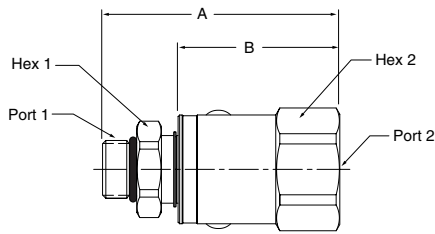

Male SAE O-Ring Straight Thread - Male 37° Flare

Part Number	A	B	Hex 1	Hex 2	Port 1	Port 2
PS410503-4-4	2.90" 73.7 mm	2.08" 53.0 mm	.75" 19.0 mm	1.19" 30.2 mm	7/16-20 UNF-2A	7/16-20 UNF-2A
PS610503-6-6	3.11" 78.9 mm	2.18" 55.2 mm	.88" 22.2 mm	1.31" 33.3 mm	9/16-18 UNF-2A	9/16-18 UNF-2A
PS810503-8-8	3.34" 84.9 mm	2.38" 60.3 mm	1.12" 28.6 mm	1.50" 36.5 mm	3/4-16 UNF-2A	3/4-16 UNF-2A
PS810503-10-10	3.50" 88.9 mm	2.48" 62.9 mm	1.12" 28.6 mm	1.50" 36.5 mm	7/8-14 UNF-2A	7/8-14 UNF-2A
PS1210503-12-12	3.70" 93.9 mm	2.57" 65.3 mm	1.38" 35.0 mm	1.69" 42.9 mm	1-1/16-12 UN-2A	1-1/16-12 UN-2A
PS1610503-16-16	3.74" 95.0 mm	2.60" 66.2 mm	1.62" 41.3 mm	1.88" 47.6 mm	1-5/16-12 UN-2A	1-5/16-12 UN-2A

Male SAE O-Ring Straight Thread - Female 37° Flare

Part Number	A	B	Hex 1	Hex 2	Port 1	Port 2
PS410506-4-4	2.76" 70.0 mm	1.94" 49.3 mm	.75" 19.0 mm	1.19" 30.2 mm	7/16-20 UNF-2A	7/16-20 UNF-2B
PS610506-6-6	2.94" 74.6 mm	2.00" 50.9 mm	.88" 22.2 mm	1.31" 33.3 mm	9/16-18 UNF-2A	9/16-18 UNF-2B
PS810506-8-8	3.04" 77.1 mm	2.07" 52.6 mm	1.12" 28.6 mm	1.50" 36.5 mm	3/4-16 UNF-2A	3/4-16 UNF-2B
PS1210506-12-12	3.42" 86.8 mm	2.29" 58.2 mm	1.38" 35.0 mm	1.69" 42.9 mm	1-1/16-12 UN-2A	1-1/16-12 UN-2B
PS1610506-16-16	3.49" 88.6 mm	2.36" 60.0 mm	1.62" 41.3 mm	1.88" 47.6 mm	1-5/16-12 UN-2A	1-5/16-12 UN-2B

Male SAE O-Ring Straight Thread - Female SAE Straight Thread

Part Number	A	B	Hex 1	Hex 2	Port 1	Port 2
PS410510-4-4	2.67" 67.8 mm	1.85" 47.0 mm	.75" 19.0 mm	1.19" 30.2 mm	7/16-20 UNF-2A	7/16-20 UNF-2B
PS610510-6-6	2.85" 72.5 mm	1.92" 48.8 mm	.88" 22.2 mm	1.31" 33.3 mm	9/16-18 UNF-2A	9/16-18 UNF-2B
PS810510-8-8	2.93" 74.4 mm	1.96" 50.0 mm	1.12" 28.6 mm	1.50" 36.5 mm	3/4-16 UNF-2A	3/4-16 UNF-2B
PS1210510-12-12	3.29" 83.6 mm	2.16" 55.0 mm	1.38" 35.0 mm	1.69" 42.9 mm	1-1/16-12 UN-2A	1-1/16-12 UN-2B
PS1610510-16-16	3.40" 86.2 mm	2.26" 57.4 mm	1.62" 41.3 mm	1.88" 47.6 mm	1-5/16-12 UN-2A	1-5/16-12 UN-2B