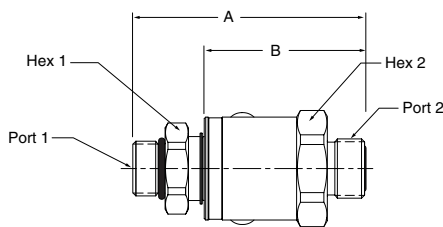

Male SAE O-Ring Straight Thread - Female 37° Flare

Part Number	A	B	Hex 1	Hex 2	Port 1	Port 2
PS410506-4-4	2.76" 70.0 mm	1.94" 49.3 mm	.75" 19.0 mm	1.19" 30.2 mm	7/16-20 UNF-2A	7/16-20 UNF-2B
PS610506-6-6	2.94" 74.6 mm	2.00" 50.9 mm	.88" 22.2 mm	1.31" 33.3 mm	9/16-18 UNF-2A	9/16-18 UNF-2B
PS810506-8-8	3.04" 77.1 mm	2.07" 52.6 mm	1.12" 28.6 mm	1.50" 36.5 mm	3/4-16 UNF-2A	3/4-16 UNF-2B
PS1210506-12-12	3.42" 86.8 mm	2.29" 58.2 mm	1.38" 35.0 mm	1.69" 42.9 mm	1-1/16-12 UN-2A	1-1/16-12 UN-2B
PS1610506-16-16	3.49" 88.6 mm	2.36" 60.0 mm	1.62" 41.3 mm	1.88" 47.6 mm	1-5/16-12 UN-2A	1-5/16-12 UN-2B

Male SAE O-Ring Straight Thread - Female SAE Straight Thread

Part Number	A	B	Hex 1	Hex 2	Port 1	Port 2
PS410510-4-4	2.67" 67.8 mm	1.85" 47.0 mm	.75" 19.0 mm	1.19" 30.2 mm	7/16-20 UNF-2A	7/16-20 UNF-2B
PS610510-6-6	2.85" 72.5 mm	1.92" 48.8 mm	.88" 22.2 mm	1.31" 33.3 mm	9/16-18 UNF-2A	9/16-18 UNF-2B
PS810510-8-8	2.93" 74.4 mm	1.96" 50.0 mm	1.12" 28.6 mm	1.50" 36.5 mm	3/4-16 UNF-2A	3/4-16 UNF-2B
PS1210510-12-12	3.29" 83.6 mm	2.16" 55.0 mm	1.38" 35.0 mm	1.69" 42.9 mm	1-1/16-12 UN-2A	1-1/16-12 UN-2B
PS1610510-16-16	3.40" 86.2 mm	2.26" 57.4 mm	1.62" 41.3 mm	1.88" 47.6 mm	1-5/16-12 UN-2A	1-5/16-12 UN-2B

Male SAE O-Ring Straight Thread - O-Ring Face Seal

Part Number	A	B	Hex 1	Hex 2	Port 1	Port 2
PS4105JM-4-4	2.79" 70.8 mm	1.97" 50.0 mm	.75" 19.0 mm	1.19" 30.2 mm	7/16-20 UNF-2A	9/16-18 UNF-2A
PS6105JM-6-6	3.01" 76.5 mm	2.08" 52.8 mm	.88" 22.2 mm	1.31" 33.3 mm	9/16-18 UNF-2A	11/16-16 UNF-2A
PS8105JM-8-8	3.14" 79.7 mm	2.17" 55.1 mm	1.12" 28.6 mm	1.50" 36.5 mm	3/4-16 UNF-2A	13/16-16 UNF-2A
PS8105JM-10-10	3.30" 83.8 mm	2.28" 57.8 mm	1.12" 28.6 mm	1.50" 36.5 mm	7/8-14 UNF-2A	1-14 UNF-2A
PS12105JM-12-12	3.49" 88.6 mm	2.36" 60.0 mm	1.38" 35.0 mm	1.69" 42.9 mm	1-1/16-12 UN-2A	1-3/16-12 UN-2A
PS16105JM-16-16	3.50" 88.8 mm	2.36" 60.0 mm	1.62" 41.3 mm	1.88" 47.6 mm	1-5/16-12 UN-2A	1-7/16-12 UN-2A