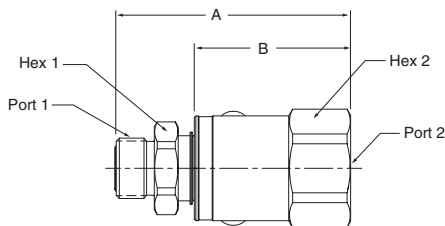

O-Ring Face Seal - Female 37° Flare

Part Number	A	B	Hex 1	Hex 2	Port 1	Port 2
PS41JM06-4-4	2.82" 71.5 mm	1.94" 49.3 mm	.75" 19.0 mm	1.19" 30.2 mm	9/16-18 UNF-2A	7/16-20 UNF-2B
PS61JM06-6-6	2.94" 74.6 mm	2.00" 50.9 mm	.88" 22.2 mm	1.31" 33.3 mm	11/16-16 UNF-2A	9/16-18 UNF-2B
PS81JM06-8-8	3.10" 78.8 mm	2.07" 52.6 mm	1.12" 28.6 mm	1.44" 36.5 mm	13/16-16 UNF-2A	3/4-16 UNF-2B
PS121JM06-12-12	3.52" 89.4 mm	2.29" 58.2 mm	1.38" 35.0 mm	1.69" 42.9 mm	1-3/16-12 UN-2A	1-1/16-12 UN-2B
PS161JM06-16-16	3.61" 91.8 mm	2.36" 60.0 mm	1.62" 41.3 mm	1.88" 47.6 mm	1-7/16-12 UN-2A	1-5/16-12 UN-2B

D Swivels