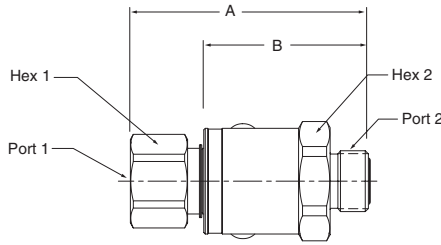

Female SAE Straight Thread - O-Ring Face Seal

Part Number	A	B	Hex 1	Hex 2	Port 1	Port 2
PS4110JM-4-4	2.72" 69.1 mm	1.97" 50.0 mm	.75" 19.0 mm	1.19" 30.2 mm	7/16-20 UNF-2B	9/16-18 UNF-2A
PS6110JM-6-6	2.93" 74.4 mm	2.08" 52.8 mm	.88" 22.2 mm	1.31" 33.3 mm	9/16-18 UNF-2B	11/16-16 UN-2A
PS8110JM-8-8	3.14" 79.7 mm	2.17" 55.1 mm	1.12" 28.6 mm	1.50" 36.5 mm	3/4-16 UNF-2B	13/16-16 UN-2A
PS12110JM-12-12	3.59" 91.1 mm	2.36" 60.0 mm	1.38" 35.0 mm	1.69" 42.9 mm	1-1/16-12 UN-2B	1-3/16-12 UN-2A
PS16110JM-16-16	3.62" 91.9 mm	2.36" 60.0 mm	1.62" 41.3 mm	1.88" 47.6 mm	1-5/16-12 UN-2B	1-7/16-12 UN-2A

O-Ring Face Seal - Female Pipe

Part Number	A	B	Hex 1	Hex 2	Port 1	Port 2
PS41JM02-4-4	2.73" 69.2 mm	1.85" 47.0 mm	.75" 19.0 mm	1.19" 30.2 mm	9/16-18 UNF-2A	1/4-18 NPTF
PS61JM02-6-6	2.85" 72.5 mm	1.92" 48.8 mm	.88" 22.2 mm	1.31" 33.3 mm	11/16-16 UN-2A	3/8-18 NPTF
PS81JM02-8-8	3.00" 76.1 mm	1.96" 50.0 mm	1.12" 28.6 mm	1.50" 36.5 mm	13/16-16 UN-2A	1/2-14 NPTF
PS121JM02-12-12	3.39" 86.2 mm	2.16" 55.0 mm	1.38" 35.0 mm	1.69" 42.9 mm	1-3/16-12 UN-2A	3/4-14 NPTF
PS161JM02-16-16	3.52" 89.4 mm	2.26" 57.4 mm	1.62" 41.3 mm	1.88" 47.6 mm	1-7/16-12 UN-2A	1-11/2 NPTF

O-Ring Face Seal - Male 37° Flare

Part Number	A	B	Hex 1	Hex 2	Port 1	Port 2
PS41JM03-4-4	2.96" 75.2 mm	2.08" 53.0 mm	.75" 19.0 mm	1.19" 30.2 mm	9/16-18 UN-2A	7/16-20 UN-2A
PS61JM03-6-6	3.11" 78.9 mm	2.18" 55.2 mm	.88" 22.2 mm	1.31" 33.3 mm	11/16-16 UN-2A	9/16-18 UN-2A
PS81JM03-8-8	3.41" 86.6 mm	2.38" 60.3 mm	1.12" 28.6 mm	1.50" 36.5 mm	13/16-16 UN-2A	3/4-16 UN-2A
PS81JM03-10-10	3.61" 91.7 mm	2.48" 62.9 mm	1.12" 28.6 mm	1.50" 36.5 mm	1-14 UN-2A	7/8-14 UN-2A
PS121JM03-12-12	3.80" 96.5 mm	2.57" 65.3 mm	1.38" 35.0 mm	1.69" 42.9 mm	1-3/16-12 UNF-2A	1-1/16-12 UNF-2A
PS161JM03-16-16	3.86" 98.1 mm	2.60" 66.2 mm	1.62" 41.3 mm	1.88" 47.6 mm	1-7/16-12 UNF-2A	1-5/16-12 UNF-2A