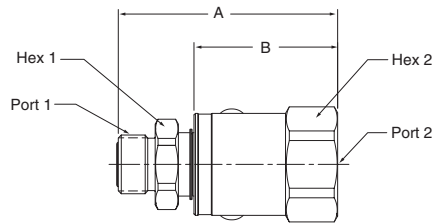

Female SAE Straight Thread - O-Ring Face Seal

Part Number	A	B	Hex 1	Hex 2	Port 1	Port 2
PS4110JM-4-4	2.72" 69.1 mm	1.97" 50.0 mm	.75" 19.0 mm	1.19" 30.2 mm	7/16-20 UNF-2B	9/16-18 UNF-2A
PS6110JM-6-6	2.93" 74.4 mm	2.08" 52.8 mm	.88" 22.2 mm	1.31" 33.3 mm	9/16-18 UNF-2B	11/16-16 UN-2A
PS8110JM-8-8	3.14" 79.7 mm	2.17" 55.1 mm	1.12" 28.6 mm	1.50" 36.5 mm	3/4-16 UNF-2B	13/16-16 UN-2A
PS12110JM-12-12	3.59" 91.1 mm	2.36" 60.0 mm	1.38" 35.0 mm	1.69" 42.9 mm	1-1/16-12 UN-2B	1-3/16-12 UN-2A
PS16110JM-16-16	3.62" 91.9 mm	2.36" 60.0 mm	1.62" 41.3 mm	1.88" 47.6 mm	1-5/16-12 UN-2B	1-7/16-12 UN-2A

O-Ring Face Seal - Female Pipe

Part Number	A	B	Hex 1	Hex 2	Port 1	Port 2
PS41JM02-4-4	2.73" 69.2 mm	1.85" 47.0 mm	.75" 19.0 mm	1.19" 30.2 mm	9/16-18 UNF-2A	1/4-18 NPTF
PS61JM02-6-6	2.85" 72.5 mm	1.92" 48.8 mm	.88" 22.2 mm	1.31" 33.3 mm	11/16-16 UN-2A	3/8-18 NPTF
PS81JM02-8-8	3.00" 76.1 mm	1.96" 50.0 mm	1.12" 28.6 mm	1.50" 36.5 mm	13/16-16 UN-2A	1/2-14 NPTF
PS121JM02-12-12	3.39" 86.2 mm	2.16" 55.0 mm	1.38" 35.0 mm	1.69" 42.9 mm	1-3/16-12 UN-2A	3/4-14 NPTF
PS161JM02-16-16	3.52" 89.4 mm	2.26" 57.4 mm	1.62" 41.3 mm	1.88" 47.6 mm	1-7/16-12 UN-2A	1-11/2 NPTF

O-Ring Face Seal - Male 37° Flare

Part Number	A	B	Hex 1	Hex 2	Port 1	Port 2
PS41JM03-4-4	2.96" 75.2 mm	2.08" 53.0 mm	.75" 19.0 mm	1.19" 30.2 mm	9/16-18 UN-2A	7/16-20 UN-2A
PS61JM03-6-6	3.11" 78.9 mm	2.18" 55.2 mm	.88" 22.2 mm	1.31" 33.3 mm	11/16-16 UN-2A	9/16-18 UN-2A
PS81JM03-8-8	3.41" 86.6 mm	2.38" 60.3 mm	1.12" 28.6 mm	1.50" 36.5 mm	13/16-16 UN-2A	3/4-16 UN-2A
PS81JM03-10-10	3.61" 91.7 mm	2.48" 62.9 mm	1.12" 28.6 mm	1.50" 36.5 mm	1-14 UN-2A	7/8-14 UN-2A
PS121JM03-12-12	3.80" 96.5 mm	2.57" 65.3 mm	1.38" 35.0 mm	1.69" 42.9 mm	1-3/16-12 UNF-2A	1-1/16-12 UNF-2A
PS161JM03-16-16	3.86" 98.1 mm	2.60" 66.2 mm	1.62" 41.3 mm	1.88" 47.6 mm	1-7/16-12 UNF-2A	1-5/16-12 UNF-2A