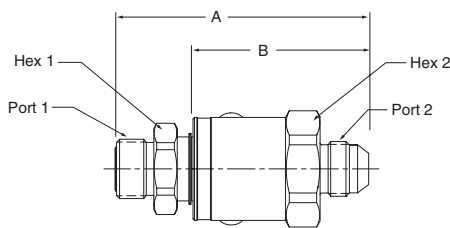

Female SAE Straight Thread - O-Ring Face Seal

Part Number	A	B	Hex 1	Hex 2	Port 1	Port 2
PS4110JM-4-4	2.72" 69.1 mm	1.97" 50.0 mm	.75" 19.0 mm	1.19" 30.2 mm	7/16-20 UNF-2B	9/16-18 UNF-2A
PS6110JM-6-6	2.93" 74.4 mm	2.08" 52.8 mm	.88" 22.2 mm	1.31" 33.3 mm	9/16-18 UNF-2B	11/16-16 UN-2A
PS8110JM-8-8	3.14" 79.7 mm	2.17" 55.1 mm	1.12" 28.6 mm	1.50" 36.5 mm	3/4-16 UNF-2B	13/16-16 UN-2A
PS12110JM-12-12	3.59" 91.1 mm	2.36" 60.0 mm	1.38" 35.0 mm	1.69" 42.9 mm	1-1/16-12 UN-2B	1-3/16-12 UN-2A
PS16110JM-16-16	3.62" 91.9 mm	2.36" 60.0 mm	1.62" 41.3 mm	1.88" 47.6 mm	1-5/16-12 UN-2B	1-7/16-12 UN-2A

O-Ring Face Seal - Female Pipe

Part Number	A	B	Hex 1	Hex 2	Port 1	Port 2
PS41JM02-4-4	2.73" 69.2 mm	1.85" 47.0 mm	.75" 19.0 mm	1.19" 30.2 mm	9/16-18 UNF-2A	1/4-18 NPTF
PS61JM02-6-6	2.85" 72.5 mm	1.92" 48.8 mm	.88" 22.2 mm	1.31" 33.3 mm	11/16-16 UN-2A	3/8-18 NPTF
PS81JM02-8-8	3.00" 76.1 mm	1.96" 50.0 mm	1.12" 28.6 mm	1.50" 36.5 mm	13/16-16 UN-2A	1/2-14 NPTF
PS121JM02-12-12	3.39" 86.2 mm	2.16" 55.0 mm	1.38" 35.0 mm	1.69" 42.9 mm	1-3/16-12 UN-2A	3/4-14 NPTF
PS161JM02-16-16	3.52" 89.4 mm	2.26" 57.4 mm	1.62" 41.3 mm	1.88" 47.6 mm	1-7/16-12 UN-2A	1-11/2 NPTF

O-Ring Face Seal - Male 37° Flare

Part Number	A	B	Hex 1	Hex 2	Port 1	Port 2
PS41JM03-4-4	2.96" 75.2 mm	2.08" 53.0 mm	.75" 19.0 mm	1.19" 30.2 mm	9/16-18 UN-2A	7/16-20 UN-2A
PS61JM03-6-6	3.11" 78.9 mm	2.18" 55.2 mm	.88" 22.2 mm	1.31" 33.3 mm	11/16-16 UN-2A	9/16-18 UN-2A
PS81JM03-8-8	3.41" 86.6 mm	2.38" 60.3 mm	1.12" 28.6 mm	1.50" 36.5 mm	13/16-16 UN-2A	3/4-16 UN-2A
PS81JM03-10-10	3.61" 91.7 mm	2.48" 62.9 mm	1.12" 28.6 mm	1.50" 36.5 mm	1-14 UN-2A	7/8-14 UN-2A
PS121JM03-12-12	3.80" 96.5 mm	2.57" 65.3 mm	1.38" 35.0 mm	1.69" 42.9 mm	1-3/16-12 UNF-2A	1-1/16-12 UNF-2A
PS161JM03-16-16	3.86" 98.1 mm	2.60" 66.2 mm	1.62" 41.3 mm	1.88" 47.6 mm	1-7/16-12 UNF-2A	1-5/16-12 UNF-2A