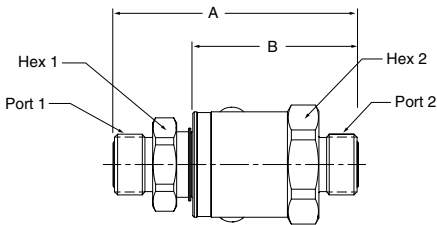

O-Ring Face Seal - Female SAE Straight Thread

Part Number	A	B	Hex 1	Hex 2	Port 1	Port 2
PS41JM10-4-4	2.73" 69.2 mm	1.85" 47.0 mm	.75" 19.0 mm	1.19" 30.2 mm	9/16-18 UNF-2A	7/16-20 UNF-2B
PS61JM10-6-6	2.85" 72.5 mm	1.92" 48.8 mm	.88" 22.2 mm	1.31" 33.3 mm	11/16-16 UN-2A	9/16-18 UNF-2B
PS81JM10-8-8	3.00" 76.1 mm	1.96" 50.0 mm	1.12" 28.6 mm	1.50" 36.5 mm	13/16-16 UN-2A	3/4-16 UNF-2B
PS121JM10-12-12	3.39" 86.2 mm	2.16" 55.0 mm	1.38" 35.0 mm	1.69" 42.9 mm	1-3/16-12 UN-2A	1-1/16-12 UN-2B
PS161JM10-16-16	3.52" 89.4 mm	2.26" 57.4 mm	1.62" 41.3 mm	1.88" 47.6 mm	1-7/16-12 UN-2A	1-5/16-12 UN-2B

O-Ring Face Seal - O-Ring Face Seal

Part Number	A	B	Hex 1	Hex 2	Port 1	Port 2
PS41JMJM-4-4	2.85" 72.3 mm	1.97" 50.0 mm	.75" 19.0 mm	1.19" 30.2 mm	9/16-18 UNF-2A	9/16-18 UNF-2A
PS61JMJM-6-6	3.01" 76.5 mm	2.08" 52.8 mm	.88" 22.2 mm	1.31" 33.3 mm	11/16-16 UN-2A	11/16-16 UN-2A
PS81JMJM-8-8	3.20" 81.4 mm	2.17" 55.1 mm	1.12" 28.6 mm	1.50" 36.5 mm	13/16-16 UN-2A	13/16-16 UN-2A
PS81JMJM-10-10	3.41" 86.6 mm	2.28" 57.8 mm	1.12" 28.6 mm	1.50" 36.5 mm	1-14 UN-2A	1-14 UN-2A
PS121JMJM-12-12	3.59" 91.2 mm	2.36" 60.0 mm	1.38" 35.0 mm	1.69" 42.9 mm	1-3/16-12 UN-2A	1-3/16-12 UN-2A
PS161JMJM-16-16	3.62" 91.9 mm	2.36" 60.0 mm	1.62" 41.3 mm	1.88" 47.6 mm	1-7/16-12 UN-2A	1-7/16-12 UN-2A