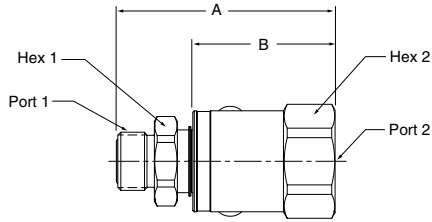

O-Ring Face Seal - Female SAE Straight Thread

Part Number	A	B	Hex 1	Hex 2	Port 1	Port 2
PS41JM10-4-4	2.73" 69.2 mm	1.85" 47.0 mm	.75" 19.0 mm	1.19" 30.2 mm	9/16-18 UNF-2A	7/16-20 UNF-2B
PS61JM10-6-6	2.85" 72.5 mm	1.92" 48.8 mm	.88" 22.2 mm	1.31" 33.3 mm	11/16-16 UN-2A	9/16-18 UNF-2B
PS81JM10-8-8	3.00" 76.1 mm	1.96" 50.0 mm	1.12" 28.6 mm	1.50" 36.5 mm	13/16-16 UN-2A	3/4-16 UNF-2B
PS121JM10-12-12	3.39" 86.2 mm	2.16" 55.0 mm	1.38" 35.0 mm	1.69" 42.9 mm	1-3/16-12 UN-2A	1-1/16-12 UN-2B
PS161JM10-16-16	3.52" 89.4 mm	2.26" 57.4 mm	1.62" 41.3 mm	1.88" 47.6 mm	1-7/16-12 UN-2A	1-5/16-12 UN-2B

O-Ring Face Seal - O-Ring Face Seal

Part Number	A	B	Hex 1	Hex 2	Port 1	Port 2
PS41JMJM-4-4	2.85" 72.3 mm	1.97" 50.0 mm	.75" 19.0 mm	1.19" 30.2 mm	9/16-18 UNF-2A	9/16-18 UNF-2A
PS61JMJM-6-6	3.01" 76.5 mm	2.08" 52.8 mm	.88" 22.2 mm	1.31" 33.3 mm	11/16-16 UN-2A	11/16-16 UN-2A
PS81JMJM-8-8	3.20" 81.4 mm	2.17" 55.1 mm	1.12" 28.6 mm	1.50" 36.5 mm	13/16-16 UN-2A	13/16-16 UN-2A
PS81JMJM-10-10	3.41" 86.6 mm	2.28" 57.8 mm	1.12" 28.6 mm	1.50" 36.5 mm	1-14 UN-2A	1-14 UN-2A
PS121JMJM-12-12	3.59" 91.2 mm	2.36" 60.0 mm	1.38" 35.0 mm	1.69" 42.9 mm	1-3/16-12 UN-2A	1-3/16-12 UN-2A
PS161JMJM-16-16	3.62" 91.9 mm	2.36" 60.0 mm	1.62" 41.3 mm	1.88" 47.6 mm	1-7/16-12 UN-2A	1-7/16-12 UN-2A