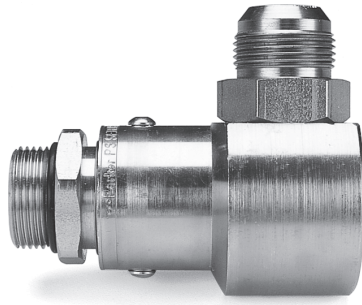

Swivels

90° PS Series

Materials Of Construction

- Housing*:Carbon Steel
- Shaft*:Carbon Steel
- Plating*:Zinc with Yellow Chromate
- Bearing*:Chrome
- O-Rings*:Buna-N
- Back-Up Ring:PTFE

* See How-To-Order for optional material plating and seals.

Male Pipe - Female Pipe

Part Number	A	B	Dia.	Hex 1	Port 1	Port 2
PS490102-4-4	3.14" 79.7 mm	2.73" 69.4 mm	1.20" 30.5 mm	.75" 19.0 mm	1/4-18 NPTF	1/4-18 NPTF
PS690102-6-6	3.39" 86.1 mm	2.88" 73.2 mm	1.29" 32.8 mm	.88" 22.2 mm	3/8-18 NPTF	3/8-18 NPTF
PS890102-8-8	3.76" 95.6 mm	3.17" 80.6 mm	1.49" 37.8 mm	1.12" 28.6 mm	1/2-14 NPTF	1/2-14 NPTF
PS1290102-12-12	4.10" 104.2 mm	3.43" 87.2 mm	1.76" 44.6 mm	1.38" 35.0 mm	3/4-14 NPTF	3/4-14 NPTF
PS1690102-16-16	4.67" 118.7 mm	3.81" 96.7 mm	2.16" 54.9 mm	1.62" 41.3 mm	1-11 1/2 NPTF	1-11 1/2 NPTF

Male Pipe - Male 37° Flare

Part Number	A	B	C	D	Dia	Hex 1	Hex 2	Port 1	Port 2
PS490103-4-4	3.14" 79.7 mm	2.73" 69.4 mm	1.39" 35.2 mm	1.99" 50.5 mm	1.20" 30.5 mm	.75" 19.0 mm	.56" 14.3 mm	1/4-18 NPTF	7/16-20 UNF-2A
PS690103-6-6	3.39" 86.1 mm	2.88" 73.2 mm	1.44" 36.6 mm	2.09" 53.0 mm	1.29" 32.8 mm	.88" 22.2 mm	.69" 17.5 mm	3/8-18 NPTF	9/16-18 UNF-2A
PS890103-8-8	3.76" 95.6 mm	3.17" 80.6 mm	1.78" 45.1 mm	2.64" 67.1 mm	1.73" 44.0 mm	1.12" 28.6 mm	.88" 22.2 mm	1/2-14 NPTF	3/4-16 UNF-2A
PS1290103-12-12	4.10" 104.2 mm	3.43" 87.2 mm	2.24" 56.9 mm	3.86" 85.3 mm	2.17" 55.2 mm	1.38" 35.0 mm	1.25" 31.8 mm	3/4-14 NPTF	1-1/16-12 UN-2A
PS1690103-16-16	4.67" 118.7 mm	3.81" 96.7 mm	2.42" 61.3 mm	3.66" 92.9 mm	2.48" 63.0 mm	1.62" 41.3 mm	1.50" 38.1 mm	1-11 1/2 NPTF	1-5/16-12 UN-2A