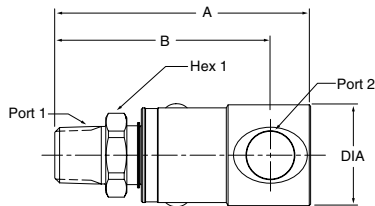

Swivels

90° PS Series

Materials Of Construction

- Housing*:Carbon Steel
- Shaft*:Carbon Steel
- Plating*:Zinc with Yellow Chromate
- Bearing*:Chrome
- O-Rings*:Buna-N
- Back-Up Ring:PTFE

* See How-To-Order for optional material plating and seals.

Male Pipe - Female Pipe

Part Number	A	B	Dia.	Hex 1	Port 1	Port 2
PS490102-4-4	3.14" 79.7 mm	2.73" 69.4 mm	1.20" 30.5 mm	.75" 19.0 mm	1/4-18 NPTF	1/4-18 NPTF
PS690102-6-6	3.39" 86.1 mm	2.88" 73.2 mm	1.29" 32.8 mm	.88" 22.2 mm	3/8-18 NPTF	3/8-18 NPTF
PS890102-8-8	3.76" 95.6 mm	3.17" 80.6 mm	1.49" 37.8 mm	1.12" 28.6 mm	1/2-14 NPTF	1/2-14 NPTF
PS1290102-12-12	4.10" 104.2 mm	3.43" 87.2 mm	1.76" 44.6 mm	1.38" 35.0 mm	3/4-14 NPTF	3/4-14 NPTF
PS1690102-16-16	4.67" 118.7 mm	3.81" 96.7 mm	2.16" 54.9 mm	1.62" 41.3 mm	1-11 1/2 NPTF	1-11 1/2 NPTF

Male Pipe - Male 37° Flare

Part Number	A	B	C	D	Dia	Hex 1	Hex 2	Port 1	Port 2
PS490103-4-4	3.14" 79.7 mm	2.73" 69.4 mm	1.39" 35.2 mm	1.99" 50.5 mm	1.20" 30.5 mm	.75" 19.0 mm	.56" 14.3 mm	1/4-18 NPTF	7/16-20 UNF-2A
PS690103-6-6	3.39" 86.1 mm	2.88" 73.2 mm	1.44" 36.6 mm	2.09" 53.0 mm	1.29" 32.8 mm	.88" 22.2 mm	.69" 17.5 mm	3/8-18 NPTF	9/16-18 UNF-2A
PS890103-8-8	3.76" 95.6 mm	3.17" 80.6 mm	1.78" 45.1 mm	2.64" 67.1 mm	1.73" 44.0 mm	1.12" 28.6 mm	.88" 22.2 mm	1/2-14 NPTF	3/4-16 UNF-2A
PS1290103-12-12	4.10" 104.2 mm	3.43" 87.2 mm	2.24" 56.9 mm	3.86" 85.3 mm	2.17" 55.2 mm	1.38" 35.0 mm	1.25" 31.8 mm	3/4-14 NPTF	1-1/16-12 UN-2A
PS1690103-16-16	4.67" 118.7 mm	3.81" 96.7 mm	2.42" 61.3 mm	3.66" 92.9 mm	2.48" 63.0 mm	1.62" 41.3 mm	1.50" 38.1 mm	1-11 1/2 NPTF	1-5/16-12 UN-2A