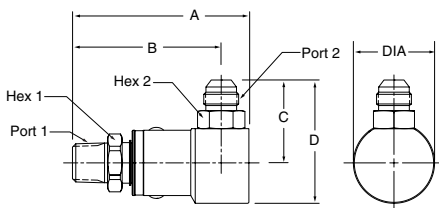

Swivels

90° PS Series

Materials Of Construction

- Housing*:Carbon Steel
- Shaft*:Carbon Steel
- Plating*:Zinc with Yellow Chromate
- Bearing*:Chrome
- O-Rings*:Buna-N
- Back-Up Ring:PTFE

* See How-To-Order for optional material plating and seals.

Male Pipe - Female Pipe

Part Number	A	B	Dia.	Hex 1	Port 1	Port 2
PS490102-4-4	3.14" 79.7 mm	2.73" 69.4 mm	1.20" 30.5 mm	.75" 19.0 mm	1/4-18 NPTF	1/4-18 NPTF
PS690102-6-6	3.39" 86.1 mm	2.88" 73.2 mm	1.29" 32.8 mm	.88" 22.2 mm	3/8-18 NPTF	3/8-18 NPTF
PS890102-8-8	3.76" 95.6 mm	3.17" 80.6 mm	1.49" 37.8 mm	1.12" 28.6 mm	1/2-14 NPTF	1/2-14 NPTF
PS1290102-12-12	4.10" 104.2 mm	3.43" 87.2 mm	1.76" 44.6 mm	1.38" 35.0 mm	3/4-14 NPTF	3/4-14 NPTF
PS1690102-16-16	4.67" 118.7 mm	3.81" 96.7 mm	2.16" 54.9 mm	1.62" 41.3 mm	1-11 1/2 NPTF	1-11 1/2 NPTF

Male Pipe - Male 37° Flare

Part Number	A	B	C	D	Dia	Hex 1	Hex 2	Port 1	Port 2
PS490103-4-4	3.14" 79.7 mm	2.73" 69.4 mm	1.39" 35.2 mm	1.99" 50.5 mm	1.20" 30.5 mm	.75" 19.0 mm	.56" 14.3 mm	1/4-18 NPTF	7/16-20 UNF-2A
PS690103-6-6	3.39" 86.1 mm	2.88" 73.2 mm	1.44" 36.6 mm	2.09" 53.0 mm	1.29" 32.8 mm	.88" 22.2 mm	.69" 17.5 mm	3/8-18 NPTF	9/16-18 UNF-2A
PS890103-8-8	3.76" 95.6 mm	3.17" 80.6 mm	1.78" 45.1 mm	2.64" 67.1 mm	1.73" 44.0 mm	1.12" 28.6 mm	.88" 22.2 mm	1/2-14 NPTF	3/4-16 UNF-2A
PS1290103-12-12	4.10" 104.2 mm	3.43" 87.2 mm	2.24" 56.9 mm	3.86" 85.3 mm	2.17" 55.2 mm	1.38" 35.0 mm	1.25" 31.8 mm	3/4-14 NPTF	1-1/16-12 UN-2A
PS1690103-16-16	4.67" 118.7 mm	3.81" 96.7 mm	2.42" 61.3 mm	3.66" 92.9 mm	2.48" 63.0 mm	1.62" 41.3 mm	1.50" 38.1 mm	1-11 1/2 NPTF	1-5/16-12 UN-2A