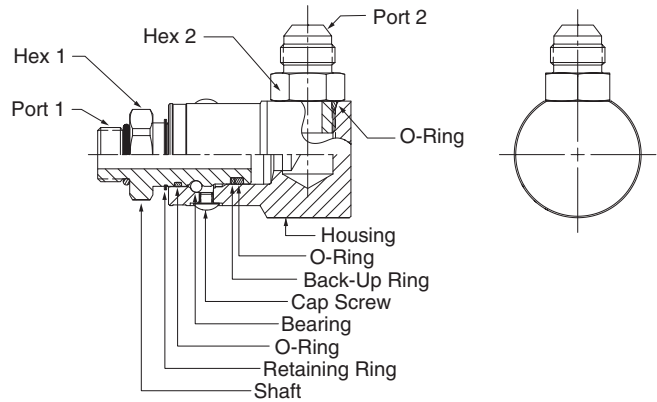

Swivels

90° PS Series

Materials Of Construction

- Housing*:Carbon Steel
- Shaft*:Carbon Steel
- Plating*:Zinc with Yellow Chromate
- Bearing*:Chrome
- O-Rings*:Buna-N
- Back-Up Ring:PTFE

* See How-To-Order for optional material plating and seals.

Male Pipe - Female Pipe

Part Number	A	B	Dia.	Hex 1	Port 1	Port 2
PS490102-4-4	3.14" 79.7 mm	2.73" 69.4 mm	1.20" 30.5 mm	.75" 19.0 mm	1/4-18 NPTF	1/4-18 NPTF
PS690102-6-6	3.39" 86.1 mm	2.88" 73.2 mm	1.29" 32.8 mm	.88" 22.2 mm	3/8-18 NPTF	3/8-18 NPTF
PS890102-8-8	3.76" 95.6 mm	3.17" 80.6 mm	1.49" 37.8 mm	1.12" 28.6 mm	1/2-14 NPTF	1/2-14 NPTF
PS1290102-12-12	4.10" 104.2 mm	3.43" 87.2 mm	1.76" 44.6 mm	1.38" 35.0 mm	3/4-14 NPTF	3/4-14 NPTF
PS1690102-16-16	4.67" 118.7 mm	3.81" 96.7 mm	2.16" 54.9 mm	1.62" 41.3 mm	1-11 1/2 NPTF	1-11 1/2 NPTF

Male Pipe - Male 37° Flare

Part Number	A	B	C	D	Dia	Hex 1	Hex 2	Port 1	Port 2
PS490103-4-4	3.14" 79.7 mm	2.73" 69.4 mm	1.39" 35.2 mm	1.99" 50.5 mm	1.20" 30.5 mm	.75" 19.0 mm	.56" 14.3 mm	1/4-18 NPTF	7/16-20 UNF-2A
PS690103-6-6	3.39" 86.1 mm	2.88" 73.2 mm	1.44" 36.6 mm	2.09" 53.0 mm	1.29" 32.8 mm	.88" 22.2 mm	.69" 17.5 mm	3/8-18 NPTF	9/16-18 UNF-2A
PS890103-8-8	3.76" 95.6 mm	3.17" 80.6 mm	1.78" 45.1 mm	2.64" 67.1 mm	1.73" 44.0 mm	1.12" 28.6 mm	.88" 22.2 mm	1/2-14 NPTF	3/4-16 UNF-2A
PS1290103-12-12	4.10" 104.2 mm	3.43" 87.2 mm	2.24" 56.9 mm	3.86" 85.3 mm	2.17" 55.2 mm	1.38" 35.0 mm	1.25" 31.8 mm	3/4-14 NPTF	1-1/16-12 UN-2A
PS1690103-16-16	4.67" 118.7 mm	3.81" 96.7 mm	2.42" 61.3 mm	3.66" 92.9 mm	2.48" 63.0 mm	1.62" 41.3 mm	1.50" 38.1 mm	1-11 1/2 NPTF	1-5/16-12 UN-2A