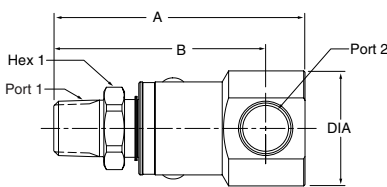

Male Pipe - Female SAE Straight Thread

Part Number	A	B	Dia.	Hex 1	Port 1	Port 2
PS490110-4-4	3.14" 79.7 mm	2.73" 69.4 mm	1.20" 30.5 mm	.75" 19.0 mm	1/4-18 NPTF	7/16-20 UNF-2B
PS690110-6-6	3.39" 86.1 mm	2.88" 73.2 mm	1.29" 32.8 mm	.88" 22.2 mm	3/8-18 NPTF	9/16-18 UNF-2B
PS890110-8-8	3.76" 95.6 mm	3.17" 80.6 mm	1.73" 44.0 mm	1.12" 28.6 mm	1/2-14 NPTF	3/4-16 UNF-2B
PS1290110-12-12	4.10" 104.2 mm	3.43" 87.2 mm	2.17" 55.2 mm	1.38" 35.0 mm	3/4-14 NPTF	1-1/16-12 UN-2B
PS1690110-16-16	4.67" 118.7 mm	3.81" 96.7 mm	2.48" 63.0 mm	1.62" 41.3 mm	1-11/2 NPTF	1-5/16-12 UN-2B