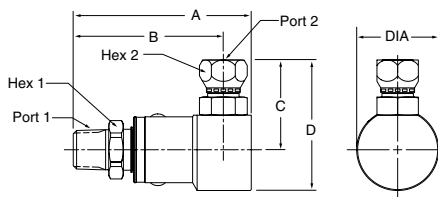

Male Pipe - Female 37° Flare

Part Number	A	B	C	D	Dia.	Hex 1	Hex 2	Port 1	Port 2
PS490106-4-4	3.14" 79.7 mm	2.73" 69.4 mm	1.47" 37.3 mm	2.07" 52.5 mm	1.20" 30.5 mm	.75" 19.0 mm	.56" 14.3 mm	1/4-18 NPTF	7/16-20 UNF-2B
PS690106-6-6	3.39" 86.1 mm	2.88" 73.2 mm	1.57" 39.9 mm	2.22" 56.3 mm	1.29" 32.8 mm	.88" 22.2 mm	.69" 17.5 mm	3/8-18 NPTF	9/16-18 UNF-2B
PS890106-8-8	3.76" 95.6 mm	3.17" 80.6 mm	1.91" 48.4 mm	2.77" 70.4 mm	1.73" 44.0 mm	1.12" 28.6 mm	.88" 22.2 mm	1/2-14 NPTF	3/4-16 UNF-2B
PS1290106-12-12	4.10" 104.2 mm	3.43" 87.2 mm	2.34" 59.4 mm	3.43" 87.0 mm	2.17" 55.2 mm	1.38" 35.0 mm	1.25" 31.8 mm	3/4-14 NPTF	1-1/16-12 UN-2B
PS1690106-16-16	4.67" 118.7 mm	3.81" 96.7 mm	2.54" 64.6 mm	3.79" 96.2 mm	2.48" 63.0 mm	1.62" 41.3 mm	1.50" 38.1 mm	1-11/2 NPTF	1-5/16-12 UN-2B