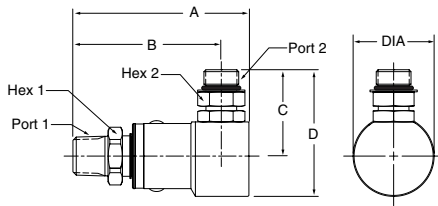

Male Pipe - Male SAE O-Ring Straight Thread

Part Number	A	B	C	D	Dia.	Hex 1	Hex 2	Port 1	Port 2
PS490105-4-4	3.14" 79.7 mm	2.73" 69.4 mm	1.38" 35.0 mm	1.98" 50.2 mm	1.20" 30.5 mm	.75" 19.0 mm	.56" 14.3 mm	1/4-18 NPTF	7/16-20 UNF-2A
PS690105-6-6	3.39" 86.1 mm	2.88" 73.2 mm	1.55" 39.4 mm	2.20" 55.8 mm	1.29" 32.8 mm	.88" 22.2 mm	.69" 17.5 mm	3/8-18 NPTF	9/16-18 UNF-2A
PS890105-8-8	3.76" 95.6 mm	3.17" 80.6 mm	1.86" 47.2 mm	2.72" 69.2 mm	1.73" 44.0 mm	1.12" 28.6 mm	.88" 22.2 mm	1/2-14 NPTF	3/4-16 UNF-2A
PS1290105-12-12	4.10" 104.2 mm	3.43" 87.2 mm	2.40" 61.0 mm	3.49" 88.5 mm	2.17" 55.2 mm	1.38" 35.0 mm	1.25" 31.8 mm	3/4-14 NPTF	1-1/16-12 UN-2A
PS1690105-16-16	4.67" 118.7 mm	3.81" 96.7 mm	2.50" 63.4 mm	3.74" 94.9 mm	2.48" 63.0 mm	1.62" 41.3 mm	1.50" 38.1 mm	1-11/2 NPTF	1-5/16-12 UN-2A

Male Pipe - Female SAE Straight Thread

Part Number	A	B	Dia.	Hex 1	Port 1	Port 2
PS490110-4-4	3.14" 79.7 mm	2.73" 69.4 mm	1.20" 30.5 mm	.75" 19.0 mm	1/4-18 NPTF	7/16-20 UNF-2B
PS690110-6-6	3.39" 86.1 mm	2.88" 73.2 mm	1.29" 32.8 mm	.88" 22.2 mm	3/8-18 NPTF	9/16-18 UNF-2B
PS890110-8-8	3.76" 95.6 mm	3.17" 80.6 mm	1.73" 44.0 mm	1.12" 28.6 mm	1/2-14 NPTF	3/4-16 UNF-2B
PS1290110-12-12	4.10" 104.2 mm	3.43" 87.2 mm	2.17" 55.2 mm	1.38" 35.0 mm	3/4-14 NPTF	1-1/16-12 UN-2B
PS1690110-16-16	4.67" 118.7 mm	3.81" 96.7 mm	2.48" 63.0 mm	1.62" 41.3 mm	1-11/2 NPTF	1-5/16-12 UN-2B