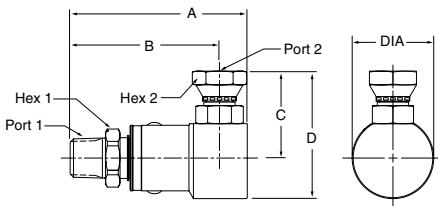

Male Pipe - Female NPSM Pipe Swivel

Part Number	A	B	C	D	Dia.	Hex 1	Hex 2	Port 1	Port 2
PS490107-4-4	3.14" 79.7 mm	2.73" 69.4 mm	1.48" 37.5 mm	2.08" 52.8 mm	1.20" 30.5 mm	.75" 19.0 mm	.69" 17.4 mm	1/4-18 NPTF	1/4-18 NPSM
PS690107-6-6	3.39" 86.1 mm	2.88" 73.2 mm	1.51" 38.4 mm	2.16" 54.8 mm	1.29" 32.8 mm	.88" 22.2 mm	.88" 22.2 mm	3/8-18 NPTF	3/8-18 NPSM
PS890107-8-8	3.76" 95.6 mm	3.17" 80.6 mm	1.86" 47.2 mm	2.72" 69.2 mm	1.73" 44.0 mm	1.12" 28.6 mm	1.00" 25.4 mm	1/2-14 NPTF	1/2-14 NPSM
PS1290107-12-12	4.10" 104.2 mm	3.43" 87.2 mm	2.24" 56.9 mm	3.33" 84.5 mm	2.17" 55.2 mm	1.38" 35.0 mm	1.25" 31.8 mm	3/4-14 NPTF	3/4-14 NPSM
PS1690107-16-16	4.67" 118.7 mm	3.81" 96.7 mm	2.48" 63.1 mm	3.73" 94.6 mm	2.48" 63.0 mm	1.62" 41.3 mm	1.50" 38.1 mm	1-11/2 NPTF	1-11/2 NPSM