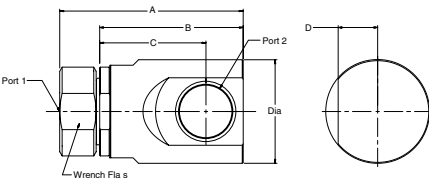

Female Pipe - Female NPSM Pipe Swivel

Part Number	A	B	C	D	Dia.	Hex 1	Hex 2	Port 1	Port 2
PS490207-4-4	2.87" 72.8 mm	2.46" 62.5 mm	1.48" 37.5 mm	2.08" 52.8 mm	1.20" 30.5 mm	.75" 19.0 mm	.69" 17.4 mm	1/4-18 NPTF	1/4-18 NPSM
PS690207-6-6	3.19" 80.9 mm	2.68" 68.0 mm	1.51" 38.4 mm	2.16" 54.8 mm	1.29" 32.8 mm	.88" 22.2 mm	.69" 17.5 mm	3/8-18 NPTF	3/8-18 NPSM
PS890207-8-8	3.46" 87.8 mm	2.87" 72.8 mm	1.86" 47.2 mm	2.72" 69.2 mm	1.73" 44.0 mm	1.12" 28.6 mm	1.00" 25.4 mm	1/2-14 NPTF	1/2-14 NPSM
PS1290207-12-12	3.78" 96.0 mm	3.11" 79.0 mm	2.24" 56.9 mm	3.33" 84.5 mm	2.17" 55.2 mm	1.38" 35.0 mm	1.25" 31.8 mm	3/4-14 NPTF	3/4-14 NPSM
PS1690207-16-16	4.32" 109.8 mm	3.46" 87.9 mm	2.54" 63.1 mm	3.73" 94.6 mm	2.48" 63.0 mm	1.62" 41.3 mm	1.50" 38.1 mm	1-11/2 NPTF	1-11/2 NPSM

Female Pipe - Female SAE Straight Thread

Part Number	A	B	Dia.	Hex 1	Port 1	Port 2
PS490210-4-4	2.87" 72.8 mm	2.46" 62.5 mm	1.20" 30.5 mm	.75" 19.0 mm	1/4-18 NPTF	7/16-20 UNF-2B
PS690210-6-6	3.19" 80.9 mm	2.68" 68.0 mm	1.29" 32.8 mm	.88" 22.2 mm	3/8-18 NPTF	9/16-18 UNF-2B
PS890210-8-8	3.46" 87.8 mm	2.87" 72.8 mm	1.73" 44.0 mm	1.12" 28.6 mm	1/2-14 NPTF	3/4-16 UNF-2B
PS1290210-12-12	3.78" 96.0 mm	3.11" 79.0 mm	2.17" 55.2 mm	1.38" 35.0 mm	3/4-14 NPTF	1-1/16-12 UN-2B
PS1690210-16-16	4.32" 109.8 mm	3.46" 87.9 mm	2.48" 63.0 mm	1.62" 41.3 mm	1-11/2 NPTF	1-5/16-12 UN-2B

3 Piece Design

Part Number	A	B	C	D	Wrench Flats	Dia.	Port 1	Port 2
PS2490210-20-20	5.91" 150.2 mm	4.63" 117.5 mm	3.43" 87.0 mm	1.27" 32.3 mm	2.63" 66.7 mm	3.36" 85.2 mm	1 1/4-11 1/2 NPTF	1 5/8-12 UN-2B
PS2490210-24-24	5.91" 150.2 mm	4.63" 117.5 mm	3.43" 87.0 mm	1.27" 32.3 mm	2.63" 66.7 mm	3.36" 85.2 mm	1 1/4-11 1/2 NPTF	1 5/8-12 UN-2B
PS3290210-32-32	6.75" 171.5 mm	5.45" 138.4 mm	3.93" 99.7 mm	1.52" 38.5 mm	3.06" 77.6 mm	4.19" 106.4 mm	2 11/2 NPTF	2-1/2-12 UN-2B