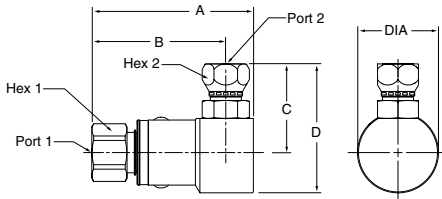

Female Pipe - Female 37° Flare

Part Number	A	B	C	D	Dia.	Hex 1	Hex 2	Port 1	Port 2
PS490206-4-4	2.87" 72.8 mm	2.46" 62.5 mm	1.47" 37.3 mm	2.07" 52.5 mm	1.20" 30.5 mm	.75" 19.0 mm	.56" 14.3 mm	1/4-18 NPTF	7/16-20 UNF-2A
PS690206-6-6	3.19" 80.9 mm	2.68" 68.0 mm	1.57" 39.9 mm	2.22" 56.3 mm	1.29" 32.8 mm	.88" 22.2 mm	.69" 17.5 mm	3/8-18 NPTF	9/16-18 UNF-2A
PS890206-8-8	3.46" 87.8 mm	2.87" 72.8 mm	1.91" 48.4 mm	2.77" 70.4 mm	1.73" 44.0 mm	1.12" 28.6 mm	.88" 22.2 mm	1/2-14 NPTF	3/4-16 UNF-2A
PS1290206-12-12	3.78" 96.0 mm	3.11" 79.0 mm	2.34" 59.4 mm	3.43" 87.0 mm	2.17" 55.2 mm	1.38" 35.0 mm	1.25" 31.8 mm	3/4-14 NPTF	1-1/16-12 UN-2A
PS1690206-16-16	4.32" 109.8 mm	3.46" 87.9 mm	2.54" 64.6 mm	3.79" 96.2 mm	2.48" 63.0 mm	1.62" 41.3 mm	1.50" 38.1 mm	1-11/2 NPTF	1-5/16-12 UN-2A