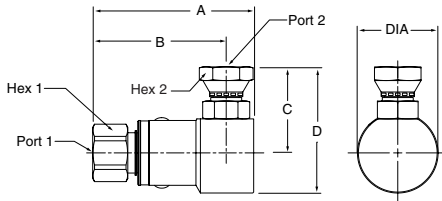

Female Pipe - Female NPSM Pipe Swivel

Part Number	A	B	C	D	Dia.	Hex 1	Hex 2	Port 1	Port 2
PS490207-4-4	2.87" 72.8 mm	2.46" 62.5 mm	1.48" 37.5 mm	2.08" 52.8 mm	1.20" 30.5 mm	.75" 19.0 mm	.69" 17.4 mm	1/4-18 NPTF	1/4-18 NPSM
PS690207-6-6	3.19" 80.9 mm	2.68" 68.0 mm	1.51" 38.4 mm	2.16" 54.8 mm	1.29" 32.8 mm	.88" 22.2 mm	.69" 17.5 mm	3/8-18 NPTF	3/8-18 NPSM
PS890207-8-8	3.46" 87.8 mm	2.87" 72.8 mm	1.86" 47.2 mm	2.72" 69.2 mm	1.73" 44.0 mm	1.12" 28.6 mm	1.00" 25.4 mm	1/2-14 NPTF	1/2-14 NPSM
PS1290207-12-12	3.78" 96.0 mm	3.11" 79.0 mm	2.24" 56.9 mm	3.33" 84.5 mm	2.17" 55.2 mm	1.38" 35.0 mm	1.25" 31.8 mm	3/4-14 NPTF	3/4-14 NPSM
PS1690207-16-16	4.32" 109.8 mm	3.46" 87.9 mm	2.54" 63.1 mm	3.73" 94.6 mm	2.48" 63.0 mm	1.62" 41.3 mm	1.50" 38.1 mm	1-11/2 NPTF	1-11/2 NPSM