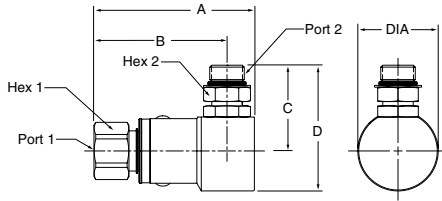

Swivels

90° PS Series

Female Pipe - Male SAE O-Ring Straight Thread

Part Number	A	B	C	D	Dia.	Hex 1	Hex 2	Port 1	Port 2
PS490205-4-4	2.87" 72.8 mm	2.46" 62.5 mm	1.38" 35.0 mm	1.98" 50.2 mm	1.20" 30.5 mm	.75" 19.0 mm	.56" 14.3 mm	1/4-18 NPTF	7/16-20 UNF-2A
PS690205-6-6	3.19" 80.9 mm	2.68" 68.0 mm	1.55" 39.4 mm	2.20" 55.8 mm	1.29" 32.8 mm	.88" 22.2 mm	.69" 17.5 mm	3/8-18 NPTF	9/16-18 UNF-2A
PS890205-8-8	3.46" 87.8 mm	2.87" 72.8 mm	1.86" 47.2 mm	2.72" 69.2 mm	1.73" 44.0 mm	1.12" 28.6 mm	.88" 22.2 mm	1/2-14 NPTF	3/4-16 UNF-2A
PS1290205-12-12	3.78" 96.0 mm	3.11" 79.0 mm	2.40" 61.0 mm	3.49" 88.5 mm	2.17" 55.2 mm	1.38" 35.0 mm	1.25" 31.8 mm	3/4-14 NPTF	1-1/16-12 UN-2A
PS1690205-16-16	4.32" 109.8 mm	3.46" 87.9 mm	2.50" 63.4 mm	3.74" 94.9 mm	2.48" 63.0 mm	1.62" 41.3 mm	1.50" 38.1 mm	1-11/2 NPTF	1-5/16-12 UN-2A

3 Piece Design

Part Number	A	B	C	D	Wrench Flats	Dia.	Port 1	Port 2
PS2490210-20-20	5.91" 150.2 mm	4.63" 117.5 mm	3.43" 87.0 mm	1.27" 32.3 mm	2.63" 66.7 mm	3.36" 85.2 mm	1 1/4-11 1/2 NPTF	1 5/8-12 UN-2B
PS2490210-24-24	5.91" 150.2 mm	4.63" 117.5 mm	3.43" 87.0 mm	1.27" 32.3 mm	2.63" 66.7 mm	3.36" 85.2 mm	1 1/4-11 1/2 NPTF	1 5/8-12 UN-2B
PS3290210-32-32	6.75" 171.5 mm	5.45" 138.4 mm	3.93" 99.7 mm	1.52" 38.5 mm	3.06" 77.6 mm	4.19" 106.4 mm	2 11/2 NPTF	2-1/2-12 UN-2B