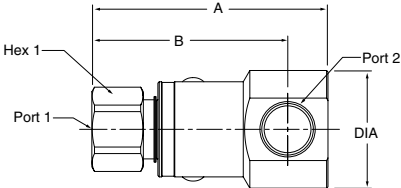

Female Pipe - Female SAE Straight Thread

Part Number	A	B	Dia.	Hex 1	Port 1	Port 2
PS490210-4-4	2.87" 72.8 mm	2.46" 62.5 mm	1.20" 30.5 mm	.75" 19.0 mm	1/4-18 NPTF	7/16-20 UNF-2B
PS690210-6-6	3.19" 80.9 mm	2.68" 68.0 mm	1.29" 32.8 mm	.88" 22.2 mm	3/8-18 NPTF	9/16-18 UNF-2B
PS890210-8-8	3.46" 87.8 mm	2.87" 72.8 mm	1.73" 44.0 mm	1.12" 28.6 mm	1/2-14 NPTF	3/4-16 UNF-2B
PS1290210-12-12	3.78" 96.0 mm	3.11" 79.0 mm	2.17" 55.2 mm	1.38" 35.0 mm	3/4-14 NPTF	1-1/16-12 UN-2B
PS1690210-16-16	4.32" 109.8 mm	3.46" 87.9 mm	2.48" 63.0 mm	1.62" 41.3 mm	1-11/2 NPTF	1-5/16-12 UN-2B

3 Piece Design