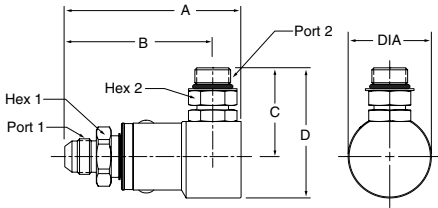

Male 37° Flare - Male SAE O-Ring Straight Thread

Part Number	A	B	C	D	Dia.	Hex 1	Hex 2	Port 1	Port 2
PS490305-4-4	3.14" 79.7 mm	2.73" 69.4 mm	1.38" 35.0 mm	1.98" 50.2 mm	1.20" 30.5 mm	.75" 19.0 mm	.56" 14.3 mm	7/16-20 UNF-2A	7/16-20 UNF-2A
PS690305-6-6	3.39" 86.1 mm	2.88" 73.2 mm	1.55" 39.4 mm	2.20" 55.8 mm	1.29" 32.8 mm	.88" 22.2 mm	.69" 17.5 mm	9/16-18 UNF-2A	9/16-18 UNF-2A
PS890305-8-8	3.67" 93.2 mm	3.08" 78.2 mm	1.86" 47.2 mm	2.72" 69.2 mm	1.73" 44.0 mm	1.12" 28.6 mm	.88" 22.2 mm	3/4-16 UNF-2A	3/4-16 UNF-2A
PS1290305-12-12	4.21" 106.8 mm	3.54" 89.8 mm	2.40" 61.0 mm	3.49" 88.5 mm	2.17" 55.2 mm	1.38" 35.0 mm	1.25" 31.8 mm	1-1/16-12 UN-2A	1-1/16-12 UN-2A
PS1690305-16-16	4.67" 118.7 mm	3.81" 96.8 mm	2.50" 63.4 mm	3.74" 94.9 mm	2.48" 63.0 mm	1.62" 41.3 mm	1.50" 38.1 mm	1-5/16-12 UN-2A	1-5/16-12 UN-2A

Male 37° Flare - Female SAE Straight Thread

Part Number	A	B	Dia.	Hex 1	Port 1	Port 2
PS490310-4-4	3.14" 79.7 mm	2.73" 69.4 mm	1.20" 30.5 mm	.75" 19.0 mm	7/16-20 UNF-2A	7/16-20 UNF-2B
PS690310-6-6	3.39" 86.1 mm	2.88" 73.2 mm	1.29" 32.8 mm	.88" 22.2 mm	9/16-18 UNF-2A	9/16-18 UNF-2B
PS890310-8-8	3.67" 93.2 mm	3.08" 78.2 mm	1.73" 44.0 mm	1.12" 28.6 mm	3/4-16 UNF-2A	3/4-16 UNF-2B
PS1290310-12-12	4.21" 106.8 mm	3.54" 89.8 mm	2.17" 55.2 mm	1.38" 35.0 mm	1-1/16-12 UN-2A	1-1/16-12 UN-2B
PS1690310-16-16	4.67" 118.7 mm	3.81" 96.8 mm	2.48" 63.0 mm	1.62" 41.3 mm	1-1/16-12 UN-2A	1-1/16-12 UN-2B