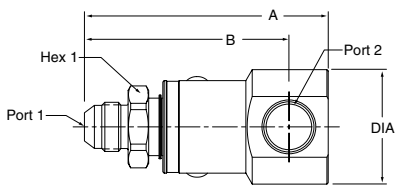

Male 37° Flare - Female SAE Straight Thread

Part Number	A	B	Dia.	Hex 1	Port 1	Port 2
PS490310-4-4	3.14" 79.7 mm	2.73" 69.4 mm	1.20" 30.5 mm	.75" 19.0 mm	7/16-20 UNF-2A	7/16-20 UNF-2B
PS690310-6-6	3.39" 86.1 mm	2.88" 73.2 mm	1.29" 32.8 mm	.88" 22.2 mm	9/16-18 UNF-2A	9/16-18 UNF-2B
PS890310-8-8	3.67" 93.2 mm	3.08" 78.2 mm	1.73" 44.0 mm	1.12" 28.6 mm	3/4-16 UNF-2A	3/4-16 UNF-2B
PS1290310-12-12	4.21" 106.8 mm	3.54" 89.8 mm	2.17" 55.2 mm	1.38" 35.0 mm	1-1/16-12 UN-2A	1-1/16-12 UN-2B
PS1690310-16-16	4.67" 118.7 mm	3.81" 96.8 mm	2.48" 63.0 mm	1.62" 41.3 mm	1-1/16-12 UN-2A	1-1/16-12 UN-2B