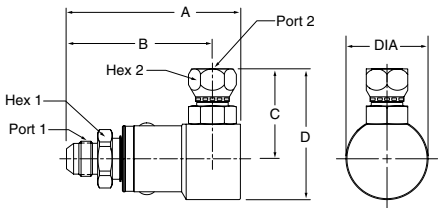

Male 37° Flare - Female 37° Flare

Part Number	A	B	C	D	Dia.	Hex 1	Hex 2	Port 1	Port 2
PS490306-4-4	3.14" 79.7 mm	2.73" 69.4 mm	1.47" 37.3 mm	2.07" 52.5 mm	1.20" 30.5 mm	.75" 19.0 mm	.56" 14.3 mm	7/16-20 UNF-2A	7/16-20 UNF-2B
PS690306-6-6	3.39" 86.1 mm	2.88" 73.2 mm	1.57" 39.9 mm	2.22" 56.3 mm	1.29" 32.8 mm	.88" 22.2 mm	.69" 17.5 mm	9/16-18 UNF-2A	9/16-18 UNF-2B
PS890306-8-8	3.67" 93.2 mm	3.08" 78.2 mm	1.91" 48.4 mm	2.77" 70.4 mm	1.73" 44.0 mm	1.12" 28.6 mm	.88" 22.2 mm	3/4-16 UNF-2A	3/4-16 UNF-2B
PS1290306-12-12	4.21" 106.8 mm	3.54" 89.8 mm	2.34" 59.4 mm	3.43" 87.0 mm	2.17" 55.2 mm	1.38" 35.0 mm	1.25" 31.8 mm	1-1/16-12 UN-2A	1-1/16-12 UN-2B
PS1690306-16-16	4.67" 118.7 mm	3.81" 96.8 mm	2.54" 64.6 mm	3.79" 96.2 mm	2.48" 63.0 mm	1.62" 41.3 mm	1.50" 38.1 mm	1-5/16-12 UN-2A	1-5/16-12 UN-2B