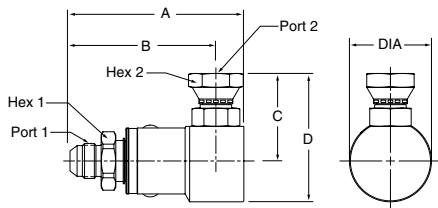

Male 37° Flare - Female NPSM Pipe Swivel

Part Number	A	B	C	D	Dia.	Hex 1	Hex 2	Port 1	Port 2
PS490307-4-4	3.14" 79.7 mm	2.73" 69.4 mm	1.48" 37.5 mm	2.08" 52.8 mm	1.20" 30.5 mm	.75" 19.0 mm	.69" 17.4 mm	7/16-20 UNF-2A	1/4-18 NPSM
PS690307-6-6	3.39" 86.1 mm	2.88" 73.2 mm	1.51" 38.4 mm	2.16" 54.8 mm	1.29" 32.8 mm	.88" 22.2 mm	.88" 22.2 mm	9/16-18 UNF-2A	3/8-18 NPSM
PS890307-8-8	3.67" 93.2 mm	3.08" 78.2 mm	1.86" 47.2 mm	2.72" 69.2 mm	1.73" 44.0 mm	1.12" 28.6 mm	1.00" 25.4 mm	3/4-16 UNF-2A	1/2-14 NPSM
PS1290307-12-12	4.21" 106.8 mm	3.54" 89.8 mm	2.24" 56.9 mm	3.33" 84.5 mm	2.17" 55.2 mm	1.38" 35.0 mm	1.25" 31.8 mm	1-1/16-12 UN-2A	3/4-14 NPSM
PS1690307-16-16	4.67" 118.7 mm	3.81" 96.8 mm	2.48" 63.1 mm	3.73" 94.6 mm	2.48" 63.0 mm	1.62" 41.3 mm	1.50" 38.1 mm	1-5/16-12 UN-2A	1-11 1/2 NPSM