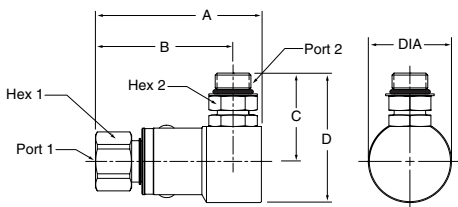

Female SAE Straight Thread - Male SAE O-Ring Straight Thread

Part Number	A	B	C	D	Dia.	Hex 1	Hex 2	Port 1	Port 2
PS491005-4-4	2.87" 72.8 mm	2.46" 62.5 mm	1.38" 35.0 mm	1.98" 50.2 mm	1.20" 30.5 mm	.75" 19.0 mm	.56" 14.3 mm	7/16-20 UNF-2B	7/16-20 UNF-2A
PS691005-6-6	3.19" 80.9 mm	2.68" 68.0 mm	1.55" 39.4 mm	2.20" 55.8 mm	1.29" 32.8 mm	.88" 22.2 mm	.69" 17.5 mm	9/16-18 UNF-2B	9/16-18 UNF-2A
PS891005-8-8	3.46" 87.8 mm	2.87" 72.8 mm	1.86" 47.2 mm	2.72" 69.2 mm	1.73" 44.0 mm	1.12" 28.6 mm	.88" 22.2 mm	3/4-16 UNF-2B	3/4-16 UNF-2A
PS1291005-12-12	4.04" 102.6 mm	3.37" 85.6 mm	2.40" 61.0 mm	3.49" 88.5 mm	2.17" 55.2 mm	1.38" 35.0 mm	1.25" 31.8 mm	1-1/16-12 UN-2B	1-1/16-12 UN-2A
PS1691005-16-16	4.45" 113.0 mm	3.58" 91.0 mm	2.50" 63.4 mm	3.74" 94.9 mm	2.48" 63.0 mm	1.62" 41.3 mm	1.50" 38.1 mm	1-5/16-12 UN-2B	1-5/16-12 UN-2A