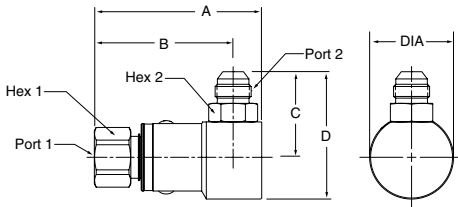

Female SAE Straight Thread - Female Pipe

Part Number	A	B	Dia.	Hex 1	Port 1	Port 2
PS491002-4-4	2.87" 72.8 mm	2.46" 62.5 mm	1.20" 30.5 mm	.75" 19.0 mm	7/16-20 UNF-2B	1/4-18 NPTF
PS691002-6-6	3.19" 80.9 mm	2.68" 68.0 mm	1.29" 32.8 mm	.88" 22.2 mm	9/16-18 UNF-2B	3/8-18 NPTF
PS891002-8-8	3.46" 87.8 mm	2.87" 72.8 mm	1.49" 37.8 mm	1.12" 28.6 mm	3/4-16 UNF-2B	1/2-14 NPTF
PS1291002-12-12	4.04" 102.6 mm	3.37" 85.6 mm	1.76" 44.6 mm	1.38" 35.0 mm	1-1/16-12 UN-2B	3/4-14 NPTF
PS1691002-16-16	4.45" 113.0 mm	3.58" 91.0 mm	2.16" 54.9 mm	1.62" 41.3 mm	1-5/16-12 UN-2B	1-11/2 NPTF

Female SAE Straight Thread - Male 37° Flare

Part Number	A	B	C	D	Dia.	Hex 1	Hex 2	Port 1	Port 2
PS491003-4-4	2.87" 72.8 mm	2.46" 62.5 mm	1.39" 35.2 mm	1.99" 50.5 mm	1.20" 30.5 mm	.75" 19.0 mm	.56" 14.3 mm	7/16-20 UNF-2B	7/16-20 UNF-2A
PS691003-6-6	3.19" 80.9 mm	2.68" 68.0 mm	1.44" 36.6 mm	2.09" 53.0 mm	1.29" 32.8 mm	.88" 22.2 mm	.69" 17.5 mm	9/16-18 UNF-2B	9/16-18 UNF-2A
PS891003-8-8	3.46" 87.8 mm	2.87" 72.8 mm	1.78" 45.1 mm	2.64" 67.1 mm	1.73" 44.0 mm	1.12" 28.6 mm	.88" 22.2 mm	3/4-16 UNF-2B	3/4-16 UNF-2A
PS1291003-12-12	4.04" 102.6 mm	3.37" 85.6 mm	2.24" 56.9 mm	3.86" 98.3 mm	2.17" 55.2 mm	1.38" 35.0 mm	1.25" 31.8 mm	1-1/16-12 UN-2B	1-1/16-12 UN-2A
PS1691003-16-16	4.45" 113.0 mm	3.58" 91.0 mm	2.42" 61.3 mm	3.66" 92.9 mm	2.48" 63.0 mm	1.62" 41.3 mm	1.50" 38.1 mm	1-5/16-12 UN-2B	1-5/16-12 UN-2A