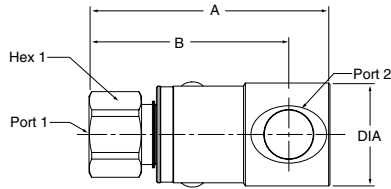

Female SAE Straight Thread - Female Pipe

Part Number	A	B	Dia.	Hex 1	Port 1	Port 2
PS491002-4-4	2.87" 72.8 mm	2.46" 62.5 mm	1.20" 30.5 mm	.75" 19.0 mm	7/16-20 UNF-2B	1/4-18 NPTF
PS691002-6-6	3.19" 80.9 mm	2.68" 68.0 mm	1.29" 32.8 mm	.88" 22.2 mm	9/16-18 UNF-2B	3/8-18 NPTF
PS891002-8-8	3.46" 87.8 mm	2.87" 72.8 mm	1.49" 37.8 mm	1.12" 28.6 mm	3/4-16 UNF-2B	1/2-14 NPTF
PS1291002-12-12	4.04" 102.6 mm	3.37" 85.6 mm	1.76" 44.6 mm	1.38" 35.0 mm	1-1/16-12 UN-2B	3/4-14 NPTF
PS1691002-16-16	4.45" 113.0 mm	3.58" 91.0 mm	2.16" 54.9 mm	1.62" 41.3 mm	1-5/16-12 UN-2B	1-11/2 NPTF

Female SAE Straight Thread - Male 37° Flare

Part Number	A	B	C	D	Dia.	Hex 1	Hex 2	Port 1	Port 2
PS491003-4-4	2.87" 72.8 mm	2.46" 62.5 mm	1.39" 35.2 mm	1.99" 50.5 mm	1.20" 30.5 mm	.75" 19.0 mm	.56" 14.3 mm	7/16-20 UNF-2B	7/16-20 UNF-2A
PS691003-6-6	3.19" 80.9 mm	2.68" 68.0 mm	1.44" 36.6 mm	2.09" 53.0 mm	1.29" 32.8 mm	.88" 22.2 mm	.69" 17.5 mm	9/16-18 UNF-2B	9/16-18 UNF-2A
PS891003-8-8	3.46" 87.8 mm	2.87" 72.8 mm	1.78" 45.1 mm	2.64" 67.1 mm	1.73" 44.0 mm	1.12" 28.6 mm	.88" 22.2 mm	3/4-16 UNF-2B	3/4-16 UNF-2A
PS1291003-12-12	4.04" 102.6 mm	3.37" 85.6 mm	2.24" 56.9 mm	3.86" 98.3 mm	2.17" 55.2 mm	1.38" 35.0 mm	1.25" 31.8 mm	1-1/16-12 UN-2B	1-1/16-12 UN-2A
PS1691003-16-16	4.45" 113.0 mm	3.58" 91.0 mm	2.42" 61.3 mm	3.66" 92.9 mm	2.48" 63.0 mm	1.62" 41.3 mm	1.50" 38.1 mm	1-5/16-12 UN-2B	1-5/16-12 UN-2A