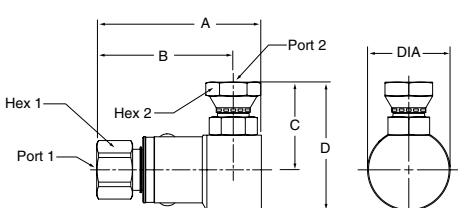

Female SAE Straight Thread - Female NPSM Pipe Swivel

Part Number	A	B	C	D	Dia.	Hex 1	Hex 2	Port 1	Port 2
PS491007-4-4	2.87" 72.8 mm	2.46" 62.5 mm	1.48" 37.5 mm	2.08" 52.8 mm	1.20" 30.5 mm	.75" 19.0 mm	.69" 17.4 mm	7/16-20 UNF-2B	1/4-18 NPSM
PS691007-6-6	3.19" 80.9 mm	2.68" 68.0 mm	1.51" 38.4 mm	2.16" 54.8 mm	1.29" 32.8 mm	.88" 22.2 mm	.88" 22.2 mm	9/16-18 UNF-2B	3/8-18 NPSM
PS891007-8-8	3.46" 87.8 mm	2.87" 72.8 mm	1.86" 47.2 mm	2.72" 69.2 mm	1.73" 44.0 mm	1.12" 28.6 mm	1.00" 25.4 mm	3/4-16 UNF-2B	1/2-14 NPSM
PS1291007-12-12	4.04" 102.6 mm	3.37" 85.6 mm	2.24" 56.9 mm	3.33" 84.5 mm	2.17" 55.2 mm	1.38" 35.0 mm	1.25" 31.8 mm	1-1/16-12 UN-2B	3/4-14 NPSM
PS1691007-16-16	4.45" 113.0 mm	3.58" 91.0 mm	2.48" 63.1 mm	3.73" 94.6 mm	2.48" 63.0 mm	1.62" 41.3 mm	1.50" 38.1 mm	1-5/16-12 UN-2B	1-11/2 NPSM

D Swivels