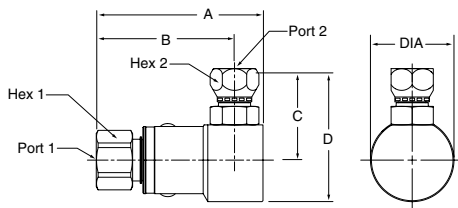

Female SAE Straight Thread - Female 37° Flare

Part Number	A	B	C	D	Dia.	Hex 1	Hex 2	Port 1	Port 2
PS491006-4-4	2.87" 72.8 mm	2.46" 62.5 mm	1.47" 37.3 mm	2.07" 52.5 mm	1.20" 30.5 mm	.75" 19.0 mm	.56" 14.3 mm	7/16-20 UNF-2B	7/16-20 UNF-2B
PS691006-6-6	3.19" 80.9 mm	2.68" 68.0 mm	1.57" 39.9 mm	2.22" 56.3 mm	1.29" 32.8 mm	.88" 22.2 mm	.69" 17.5 mm	9/16-18 UNF-2B	9/16-18 UNF-2B
PS891006-8-8	3.46" 87.8 mm	2.87" 72.8 mm	1.91" 48.4 mm	2.77" 70.4 mm	1.73" 44.0 mm	1.12" 28.6 mm	.88" 22.2 mm	3/4-16 UNF-2B	3/4-16 UNF-2B
PS1291006-12-12	4.04" 102.6 mm	3.37" 85.6 mm	2.34" 59.4 mm	3.43" 87.0 mm	2.17" 55.2 mm	1.38" 35.0 mm	1.25" 31.8 mm	1-1/16-12 UN-2B	1-1/16-12 UN-2B
PS1691006-16-16	4.45" 113.0 mm	3.58" 91.0 mm	2.54" 64.6 mm	3.79" 96.2 mm	2.48" 63.0 mm	1.62" 41.3 mm	1.50" 38.1 mm	1-5/16-12 UN-2B	1-5/16-12 UN-2B