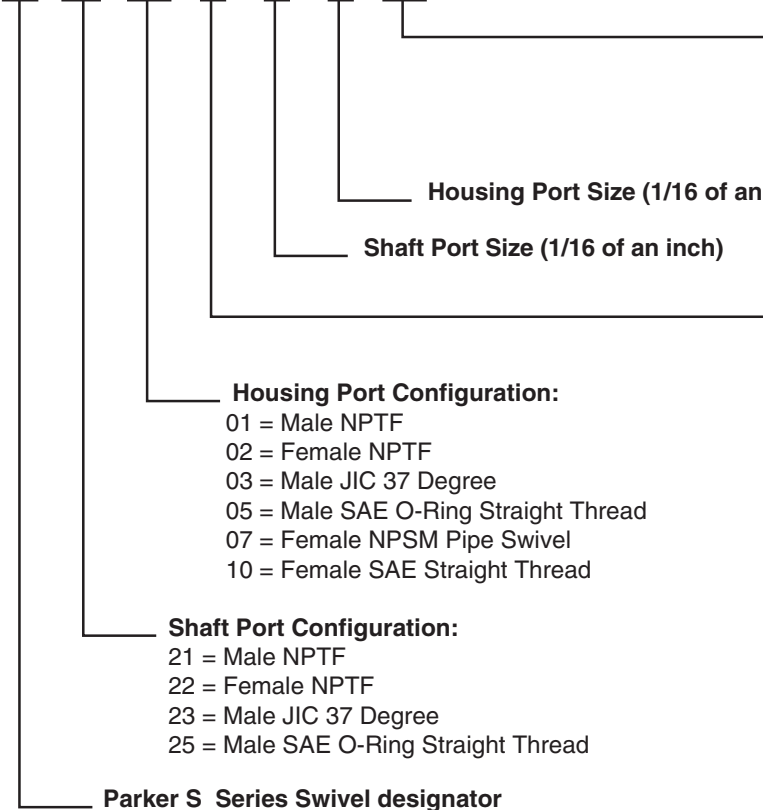

**S Part Number:**

**S 21 02 V - 8 - 8 NI**

**Material and Finish:**

Blank = Carbon Steel (12L14)  
Yellow Chromate Plating

NI = Carbon Steel (12L14)\*  
Nickel Plating

Housing Port Size (1/16 of an inch)

Shaft Port Size (1/16 of an inch)

**Seal Code:**

Blank = Nitrile (Standard)

E = Ethylene Propylene

V = Fluorocarbon

**Housing Port Configuration:**

- 01 = Male NPTF
- 02 = Female NPTF
- 03 = Male JIC 37 Degree
- 05 = Male SAE O-Ring Straight Thread
- 07 = Female NPSM Pipe Swivel
- 10 = Female SAE Straight Thread

**Shaft Port Configuration:**

- 21 = Male NPTF
- 22 = Female NPTF
- 23 = Male JIC 37 Degree
- 25 = Male SAE O-Ring Straight Thread

**Parker S Series Swivel designator**

\* Contact the Division for Price and Availability