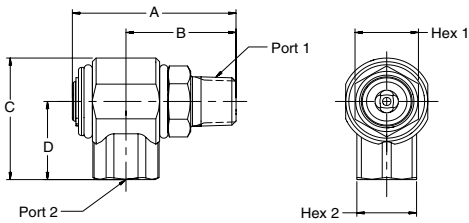

Swivels

90° S Series

Male Pipe - Male Pipe

Part Number	A	B	C	D	HEX 1	HEX 2	PORT 1	PORT 2
S2101-4-4	2.31" 58.7 mm	1.51" 38.4 mm	2.19" 55.5 mm	1.50" 38.0 mm	.88" 22.2 mm	.88" 22.2 mm	1/4-18 NPTF	1/4-18 NPTF
S2101-6-6	2.31" 58.7 mm	1.51" 38.4 mm	2.19" 55.5 mm	1.50" 38.0 mm	.88" 22.2 mm	.88" 22.2 mm	3/8-18 NPTF	3/8-18 NPTF
S2101-8-8	2.74" 69.6 mm	1.84" 46.8 mm	2.59" 65.8 mm	1.84" 46.7 mm	1.06" 27.0 mm	1.00" 25.4 mm	1/2-14 NPTF	1/2-14 NPTF
S2101-12-12	3.35" 85.1 mm	2.12" 53.9 mm	3.00" 76.2 mm	2.11" 53.5 mm	1.38" 34.9 mm	1.38" 34.9 mm	3/4-14 NPTF	3/4-14 NPTF

Male Pipe - Female Pipe

Part Number	A	B	C	D	HEX 1	HEX 2	PORT 1	PORT 2
S2102-4-4	2.31" 58.7 mm	1.51" 38.4 mm	1.78" 45.1 mm	1.09" 27.6 mm	.88" 22.2 mm	.88" 22.2 mm	1/4-18 NPTF	1/4-18 NPTF
S2102-6-6	2.31" 58.7 mm	1.51" 38.4 mm	1.78" 45.1 mm	1.09" 27.6 mm	.88" 22.2 mm	.88" 22.2 mm	3/8-18 NPTF	3/8-18 NPTF
S2102-8-8	2.74" 69.6 mm	1.84" 46.8 mm	2.10" 53.3 mm	1.35" 34.3 mm	1.06" 27.0 mm	1.00" 25.4 mm	1/2-14 NPTF	1/2-14 NPTF
S2102-12-12	3.35" 85.1 mm	2.12" 53.9 mm	2.39" 60.7 mm	1.50" 38.0 mm	1.38" 34.9 mm	1.38" 34.9 mm	3/4-14 NPTF	3/4-14 NPTF

Male Pipe - Female SAE Straight Thread

Part Number	A	B	C	D	HEX 1	HEX 2	PORT 1	PORT 2
S2110-6-6	2.31" 58.7 mm	1.51" 38.4 mm	1.78" 45.1 mm	1.09" 27.6 mm	.88" 22.2 mm	.88" 22.2 mm	3/8-18 NPTF	9/16-18UNF-2B
S2110-8-8	2.74" 69.6 mm	1.84" 46.8 mm	2.10" 53.3 mm	1.35" 34.3 mm	1.06" 27.0 mm	1.00" 25.4 mm	1/2-14 NPTF	3/4-16UNF-2B
S2110-12-12	3.35" 85.1 mm	2.12" 53.9 mm	2.54" 64.5 mm	1.65" 41.9 mm	1.38" 34.9 mm	1.38" 34.9 mm	3/4-14 NPTF	1-1/16-12UN-2B