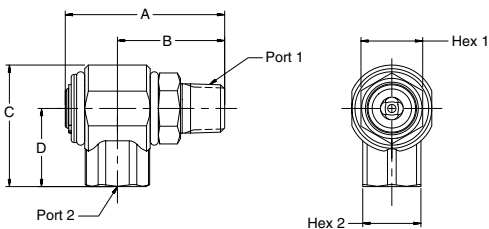

Male Pipe - Male 37° Flare

Part Number	A	B	C	D	HEX 1	HEX 2	PORT 1	PORT 2
S2103-4-4	2.31" 58.7 mm	1.51" 38.4 mm	2.19" 55.5 mm	1.50" 38.0 mm	.88" 22.2 mm	.88" 22.2 mm	1/4-18 NPTF	7/16-20UNF-2A
S2103-6-6	2.31" 58.7 mm	1.51" 38.4 mm	2.19" 55.5 mm	1.50" 38.0 mm	.88" 22.2 mm	.88" 22.2 mm	3/8-18 NPTF	9/16-18UNF-2A
S2103-8-8	2.74" 69.6 mm	1.84" 46.8 mm	2.59" 65.8 mm	1.84" 46.7 mm	1.06" 27.0 mm	1.00" 25.4 mm	1/2-14 NPTF	3/4-16UNF-2A
S2103-12-12	3.35" 85.1 mm	2.12" 53.9 mm	3.07" 77.9 mm	2.17" 55.2 mm	1.38" 34.9 mm	1.38" 34.9 mm	3/4-14 NPTF	1-1/16-12UN-2A
S2103-16-16	3.95" 100.33 mm	2.54" 64.5 mm	3.01" 76.5 mm	2.11" 53.6 mm	1.63" 41.4 mm	1.69" 42.9 mm	1-11 1/2 NPTF	1-5/16-12UN-2A

Male Pipe - Female NPSM Pipe Swivel

Part Number	A	B	C	D	HEX 1	HEX 2	PORT 1	PORT 2
S2107-4-4	2.31" 58.7 mm	1.51" 38.4 mm	2.05" 52.0 mm	1.36" 34.5 mm	.88" 22.2 mm	.69" 17.5 mm	1/4-18 NPTF	1/4-18 NPSM
S2107-6-6	2.31" 58.7 mm	1.51" 38.4 mm	2.07" 52.5 mm	1.38" 35.1 mm	.88" 22.2 mm	.88" 22.2 mm	3/8-18 NPTF	3/8-18 NPSM
S2107-8-8	2.74" 69.6 mm	1.84" 46.8 mm	2.32" 59.0 mm	1.57" 39.9 mm	1.06" 27.0 mm	1.00" 25.4 mm	1/2-14 NPTF	1/2-14 NPSM
S2107-12-12	3.35" 85.1 mm	2.12" 53.9 mm	2.74" 69.5 mm	1.85" 46.9 mm	1.38" 34.9 mm	1.25" 31.8 mm	3/4-14 NPTF	3/4-14 NPSM
S2107-16-16	3.95" 100.3 mm	2.54" 64.5 mm	3.14" 79.8 mm	2.23" 56.6 mm	1.63" 41.4 mm	1.69" 42.9 mm	1-11 1/2 NPTF	1-11 1/2 NPSM

Male Pipe - Female SAE Straight Thread

Part Number	A	B	C	D	HEX 1	HEX 2	PORT 1	PORT 2
S2110-6-6	2.31" 58.7 mm	1.51" 38.4 mm	1.78" 45.1 mm	1.09" 27.6 mm	.88" 22.2 mm	.88" 22.2 mm	3/8-18 NPTF	9/16-18UNF-2B
S2110-8-8	2.74" 69.6 mm	1.84" 46.8 mm	2.10" 53.3 mm	1.35" 34.3 mm	1.06" 27.0 mm	1.00" 25.4 mm	1/2-14 NPTF	3/4-16UNF-2B
S2110-12-12	3.35" 85.1 mm	2.12" 53.9 mm	2.54" 64.5 mm	1.65" 41.9 mm	1.38" 34.9 mm	1.38" 34.9 mm	3/4-14 NPTF	1-1/16-12UN-2B