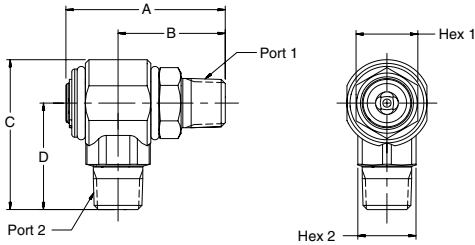

Swivels

90° S Series

Male Pipe - Male Pipe

Part Number	A	B	C	D	HEX 1	HEX 2	PORT 1	PORT 2
S2101-4-4	2.31" 58.7 mm	1.51" 38.4 mm	2.19" 55.5 mm	1.50" 38.0 mm	.88" 22.2 mm	.88" 22.2 mm	1/4-18 NPTF	1/4-18 NPTF
S2101-6-6	2.31" 58.7 mm	1.51" 38.4 mm	2.19" 55.5 mm	1.50" 38.0 mm	.88" 22.2 mm	.88" 22.2 mm	3/8-18 NPTF	3/8-18 NPTF
S2101-8-8	2.74" 69.6 mm	1.84" 46.8 mm	2.59" 65.8 mm	1.84" 46.7 mm	1.06" 27.0 mm	1.00" 25.4 mm	1/2-14 NPTF	1/2-14 NPTF
S2101-12-12	3.35" 85.1 mm	2.12" 53.9 mm	3.00" 76.2 mm	2.11" 53.5 mm	1.38" 34.9 mm	1.38" 34.9 mm	3/4-14 NPTF	3/4-14 NPTF

Male Pipe - Female Pipe

Part Number	A	B	C	D	HEX 1	HEX 2	PORT 1	PORT 2
S2102-4-4	2.31" 58.7 mm	1.51" 38.4 mm	1.78" 45.1 mm	1.09" 27.6 mm	.88" 22.2 mm	.88" 22.2 mm	1/4-18 NPTF	1/4-18 NPTF
S2102-6-6	2.31" 58.7 mm	1.51" 38.4 mm	1.78" 45.1 mm	1.09" 27.6 mm	.88" 22.2 mm	.88" 22.2 mm	3/8-18 NPTF	3/8-18 NPTF
S2102-8-8	2.74" 69.6 mm	1.84" 46.8 mm	2.10" 53.3 mm	1.35" 34.3 mm	1.06" 27.0 mm	1.00" 25.4 mm	1/2-14 NPTF	1/2-14 NPTF
S2102-12-12	3.35" 85.1 mm	2.12" 53.9 mm	2.39" 60.7 mm	1.50" 38.0 mm	1.38" 34.9 mm	1.38" 34.9 mm	3/4-14 NPTF	3/4-14 NPTF

Male Pipe - Female SAE Straight Thread

Part Number	A	B	C	D	HEX 1	HEX 2	PORT 1	PORT 2
S2110-6-6	2.31" 58.7 mm	1.51" 38.4 mm	1.78" 45.1 mm	1.09" 27.6 mm	.88" 22.2 mm	.88" 22.2 mm	3/8-18 NPTF	9/16-18UNF-2B
S2110-8-8	2.74" 69.6 mm	1.84" 46.8 mm	2.10" 53.3 mm	1.35" 34.3 mm	1.06" 27.0 mm	1.00" 25.4 mm	1/2-14 NPTF	3/4-16UNF-2B
S2110-12-12	3.35" 85.1 mm	2.12" 53.9 mm	2.54" 64.5 mm	1.65" 41.9 mm	1.38" 34.9 mm	1.38" 34.9 mm	3/4-14 NPTF	1-1/16-12UN-2B