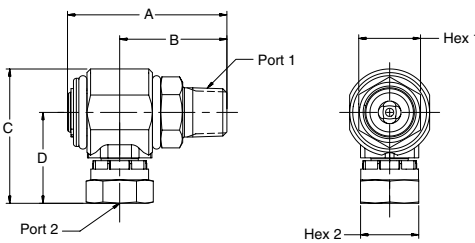

Male Pipe - Female NPSM Pipe Swivel

Part Number	A	B	C	D	HEX 1	HEX 2	PORT 1	PORT 2
S2107-4-4	2.31" 58.7 mm	1.51" 38.4 mm	2.05" 52.0 mm	1.36" 34.5 mm	.88" 22.2 mm	.69" 17.5 mm	1/4-18 NPTF	1/4-18 NPSM
S2107-6-6	2.31" 58.7 mm	1.51" 38.4 mm	2.07" 52.5 mm	1.38" 35.1 mm	.88" 22.2 mm	.88" 22.2 mm	3/8-18 NPTF	3/8-18 NPSM
S2107-8-8	2.74" 69.6 mm	1.84" 46.8 mm	2.32" 59.0 mm	1.57" 39.9 mm	1.06" 27.0 mm	1.00" 25.4 mm	1/2-14 NPTF	1/2-14 NPSM
S2107-12-12	3.35" 85.1 mm	2.12" 53.9 mm	2.74" 69.5 mm	1.85" 46.9 mm	1.38" 34.9 mm	1.25" 31.8 mm	3/4-14 NPTF	3/4-14 NPSM
S2107-16-16	3.95" 100.3 mm	2.54" 64.5 mm	3.14" 79.8 mm	2.23" 56.6 mm	1.63" 41.4 mm	1.69" 42.9 mm	1-11 1/2 NPTF	1-11 1/2 NPSM