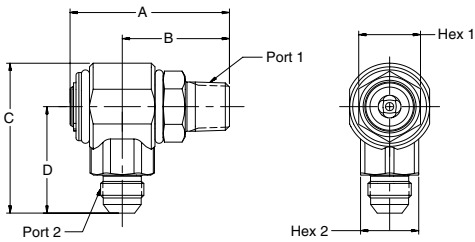

Male Pipe - Male 37° Flare

Part Number	A	B	C	D	HEX 1	HEX 2	PORT 1	PORT 2
S2103-4-4	2.31" 58.7 mm	1.51" 38.4 mm	2.19" 55.5 mm	1.50" 38.0 mm	.88" 22.2 mm	.88" 22.2 mm	1/4-18 NPTF	7/16-20UNF-2A
S2103-6-6	2.31" 58.7 mm	1.51" 38.4 mm	2.19" 55.5 mm	1.50" 38.0 mm	.88" 22.2 mm	.88" 22.2 mm	3/8-18 NPTF	9/16-18UNF-2A
S2103-8-8	2.74" 69.6 mm	1.84" 46.8 mm	2.59" 65.8 mm	1.84" 46.7 mm	1.06" 27.0 mm	1.00" 25.4 mm	1/2-14 NPTF	3/4-16UNF-2A
S2103-12-12	3.35" 85.1 mm	2.12" 53.9 mm	3.07" 77.9 mm	2.17" 55.2 mm	1.38" 34.9 mm	1.38" 34.9 mm	3/4-14 NPTF	1-1/16-12UN-2A
S2103-16-16	3.95" 100.33 mm	2.54" 64.5 mm	3.01" 76.5 mm	2.11" 53.6 mm	1.63" 41.4 mm	1.69" 42.9 mm	1-11 1/2 NPTF	1-5/16-12UN-2A