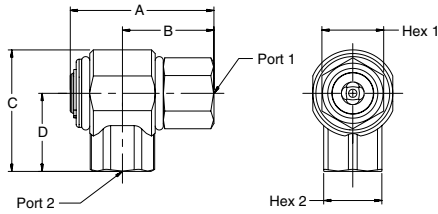

Swivels

90° S Series

Female Pipe - Male Pipe

Part Number	A	B	C	D	HEX 1	HEX 2	PORT 1	PORT 2
S2201-4-4	2.19" 55.6 mm	1.39" 35.4 mm	2.19" 55.5 mm	1.50" 38.0 mm	.88" 22.2 mm	.88" 22.2 mm	1/4-18 NPTF	1/4-18 NPTF
S2201-6-6	2.19" 55.6 mm	1.39" 35.4 mm	2.19" 55.5 mm	1.50" 38.0 mm	.88" 22.2 mm	.88" 22.2 mm	3/8-18 NPTF	3/8-18 NPTF
S2201-8-8	2.47" 62.7 mm	1.57" 40.0 mm	2.59" 65.8 mm	1.84" 46.7 mm	1.06" 27.0 mm	1.00" 25.4 mm	1/2-14 NPTF	1/2-14 NPTF
S2201-12-12	3.15" 80.0 mm	1.92" 48.8 mm	3.00" 76.2 mm	2.11" 53.5 mm	1.38" 34.9 mm	1.38" 34.9 mm	3/4-14 NPTF	3/4-14 NPTF

Female Pipe - Female Pipe

Part Number	A	B	C	D	HEX 1	HEX 2	PORT 1	PORT 2
S2202-4-4	2.19" 55.6 mm	1.39" 35.4 mm	1.78" 45.1 mm	1.09" 27.6 mm	.88" 22.2 mm	.88" 22.2 mm	1/4-18 NPTF	1/4-18 NPTF
S2202-6-6	2.19" 55.6 mm	1.39" 35.4 mm	1.78" 45.1 mm	1.09" 27.6 mm	.88" 22.2 mm	.88" 22.2 mm	3/8-18 NPTF	3/8-18 NPTF
S2202-8-8	2.47" 62.7 mm	1.57" 40.0 mm	2.10" 53.3 mm	1.35" 34.3 mm	1.06" 27.0 mm	1.00" 25.4 mm	1/2-14 NPTF	1/2-14 NPTF
S2202-12-12	3.15" 80.0 mm	1.92" 48.8 mm	2.39" 60.7 mm	1.50" 38.0 mm	1.38" 34.9 mm	1.38" 34.9 mm	3/4-14 NPTF	3/4-14 NPTF

Female Pipe - Female SAE Straight Thread

Part Number	A	B	C	D	HEX 1	HEX 2	PORT 1	PORT 2
S2210-6-6	2.19" 55.6 mm	1.39" 35.4 mm	1.78" 45.1 mm	1.09" 27.6 mm	.88" 22.2 mm	.88" 22.2 mm	3/8-18 NPTF	9/16-18UNF-2B
S2210-8-8	2.47" 62.7 mm	1.57" 40.0 mm	2.10" 53.3 mm	1.35" 34.3 mm	1.06" 27.0 mm	1.00" 25.4 mm	1/2-14 NPTF	3/4-16UNF-2B
S2210-12-12	3.15" 80.0 mm	1.92" 48.8 mm	2.54" 64.5 mm	1.65" 41.9 mm	1.38" 34.9 mm	1.38" 34.9 mm	3/4-14 NPTF	1-1/16-12UN-2B