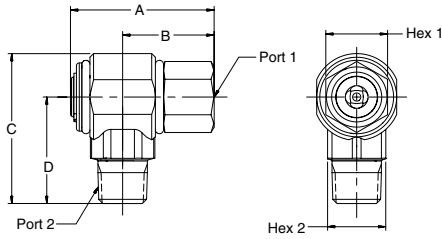

Swivels

90° S Series

Female Pipe - Male Pipe

Part Number	A	B	C	D	HEX 1	HEX 2	PORT 1	PORT 2
S2201-4-4	2.19" 55.6 mm	1.39" 35.4 mm	2.19" 55.5 mm	1.50" 38.0 mm	.88" 22.2 mm	.88" 22.2 mm	1/4-18 NPTF	1/4-18 NPTF
S2201-6-6	2.19" 55.6 mm	1.39" 35.4 mm	2.19" 55.5 mm	1.50" 38.0 mm	.88" 22.2 mm	.88" 22.2 mm	3/8-18 NPTF	3/8-18 NPTF
S2201-8-8	2.47" 62.7 mm	1.57" 40.0 mm	2.59" 65.8 mm	1.84" 46.7 mm	1.06" 27.0 mm	1.00" 25.4 mm	1/2-14 NPTF	1/2-14 NPTF
S2201-12-12	3.15" 80.0 mm	1.92" 48.8 mm	3.00" 76.2 mm	2.11" 53.5 mm	1.38" 34.9 mm	1.38" 34.9 mm	3/4-14 NPTF	3/4-14 NPTF

Female Pipe - Female Pipe

Part Number	A	B	C	D	HEX 1	HEX 2	PORT 1	PORT 2
S2202-4-4	2.19" 55.6 mm	1.39" 35.4 mm	1.78" 45.1 mm	1.09" 27.6 mm	.88" 22.2 mm	.88" 22.2 mm	1/4-18 NPTF	1/4-18 NPTF
S2202-6-6	2.19" 55.6 mm	1.39" 35.4 mm	1.78" 45.1 mm	1.09" 27.6 mm	.88" 22.2 mm	.88" 22.2 mm	3/8-18 NPTF	3/8-18 NPTF
S2202-8-8	2.47" 62.7 mm	1.57" 40.0 mm	2.10" 53.3 mm	1.35" 34.3 mm	1.06" 27.0 mm	1.00" 25.4 mm	1/2-14 NPTF	1/2-14 NPTF
S2202-12-12	3.15" 80.0 mm	1.92" 48.8 mm	2.39" 60.7 mm	1.50" 38.0 mm	1.38" 34.9 mm	1.38" 34.9 mm	3/4-14 NPTF	3/4-14 NPTF

Female Pipe - Female SAE Straight Thread

Part Number	A	B	C	D	HEX 1	HEX 2	PORT 1	PORT 2
S2210-6-6	2.19" 55.6 mm	1.39" 35.4 mm	1.78" 45.1 mm	1.09" 27.6 mm	.88" 22.2 mm	.88" 22.2 mm	3/8-18 NPTF	9/16-18UNF-2B
S2210-8-8	2.47" 62.7 mm	1.57" 40.0 mm	2.10" 53.3 mm	1.35" 34.3 mm	1.06" 27.0 mm	1.00" 25.4 mm	1/2-14 NPTF	3/4-16UNF-2B
S2210-12-12	3.15" 80.0 mm	1.92" 48.8 mm	2.54" 64.5 mm	1.65" 41.9 mm	1.38" 34.9 mm	1.38" 34.9 mm	3/4-14 NPTF	1-1/16-12UN-2B