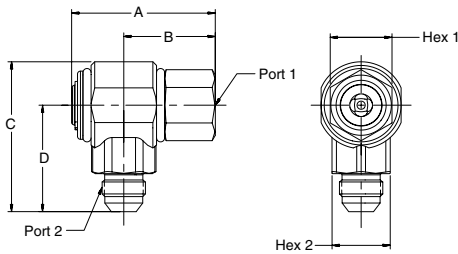

Female Pipe - Male 37° Flare

Part Number	A	B	C	D	HEX 1	HEX 2	PORT 1	PORT 2
S2203-4-4	2.19" 55.6 mm	1.39" 35.4 mm	2.19" 55.5 mm	1.50" 38.0 mm	.88" 22.2 mm	.88" 22.2 mm	1/4-18 NPTF	7/16-20UNF-2A
S2203-6-6	2.19" 55.6 mm	1.39" 35.4 mm	2.19" 55.5 mm	1.50" 38.0 mm	.88" 22.2 mm	.88" 22.2 mm	3/8-18 NPTF	9/16-18UNF-2A
S2203-8-8	2.47" 62.7 mm	1.57" 40.0 mm	2.59" 65.8 mm	1.84" 46.7 mm	1.06" 27.0 mm	1.00" 25.4 mm	1/2-14 NPTF	3/4-16UNF-2A
S2203-12-12	3.15" 80.0 mm	1.92" 48.8 mm	3.07" 77.9 mm	2.17" 55.2 mm	1.38" 34.9 mm	1.38" 34.9 mm	3/4-14 NPTF	1-1/16-12UN-2A
S2203-16-16	3.55" 90.2 mm	2.13" 54.1 mm	3.01" 76.5 mm	2.11" 53.6 mm	1.63" 41.4 mm	1.69" 42.9 mm	1-11 1/2 NPTF	1-5/16-12UN-2A