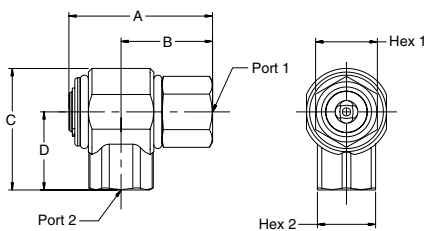

Female Pipe - Female Pipe

Part Number	A	B	C	D	HEX 1	HEX 2	PORT 1	PORT 2
S2202-4-4	2.19" 55.6 mm	1.39" 35.4 mm	1.78" 45.1 mm	1.09" 27.6 mm	.88" 22.2 mm	.88" 22.2 mm	1/4-18 NPTF	1/4-18 NPTF
S2202-6-6	2.19" 55.6 mm	1.39" 35.4 mm	1.78" 45.1 mm	1.09" 27.6 mm	.88" 22.2 mm	.88" 22.2 mm	3/8-18 NPTF	3/8-18 NPTF
S2202-8-8	2.47" 62.7 mm	1.57" 40.0 mm	2.10" 53.3 mm	1.35" 34.3 mm	1.06" 27.0 mm	1.00" 25.4 mm	1/2-14 NPTF	1/2-14 NPTF
S2202-12-12	3.15" 80.0 mm	1.92" 48.8 mm	2.39" 60.7 mm	1.50" 38.0 mm	1.38" 34.9 mm	1.38" 34.9 mm	3/4-14 NPTF	3/4-14 NPTF

Female Pipe - Male 37° Flare

Part Number	A	B	C	D	HEX 1	HEX 2	PORT 1	PORT 2
S2203-4-4	2.19" 55.6 mm	1.39" 35.4 mm	2.19" 55.5 mm	1.50" 38.0 mm	.88" 22.2 mm	.88" 22.2 mm	1/4-18 NPTF	7/16-20UNF-2A
S2203-6-6	2.19" 55.6 mm	1.39" 35.4 mm	2.19" 55.5 mm	1.50" 38.0 mm	.88" 22.2 mm	.88" 22.2 mm	3/8-18 NPTF	9/16-18UNF-2A
S2203-8-8	2.47" 62.7 mm	1.57" 40.0 mm	2.59" 65.8 mm	1.84" 46.7 mm	1.06" 27.0 mm	1.00" 25.4 mm	1/2-14 NPTF	3/4-16UNF-2A
S2203-12-12	3.15" 80.0 mm	1.92" 48.8 mm	3.07" 77.9 mm	2.17" 55.2 mm	1.38" 34.9 mm	1.38" 34.9 mm	3/4-14 NPTF	1-1/16-12UN-2A
S2203-16-16	3.55" 90.2 mm	2.13" 54.1 mm	3.01" 76.5 mm	2.11" 53.6 mm	1.63" 41.4 mm	1.69" 42.9 mm	1-11 1/2 NPTF	1-5/16-12UN-2A

Female Pipe - Female SAE Straight Thread

Part Number	A	B	C	D	HEX 1	HEX 2	PORT 1	PORT 2
S2210-6-6	2.19" 55.6 mm	1.39" 35.4 mm	1.78" 45.1 mm	1.09" 27.6 mm	.88" 22.2 mm	.88" 22.2 mm	3/8-18 NPTF	9/16-18UNF-2B
S2210-8-8	2.47" 62.7 mm	1.57" 40.0 mm	2.10" 53.3 mm	1.35" 34.3 mm	1.06" 27.0 mm	1.00" 25.4 mm	1/2-14 NPTF	3/4-16UNF-2B
S2210-12-12	3.15" 80.0 mm	1.92" 48.8 mm	2.54" 64.5 mm	1.65" 41.9 mm	1.38" 34.9 mm	1.38" 34.9 mm	3/4-14 NPTF	1-1/16-12UN-2B