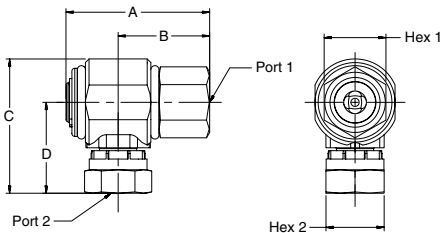

Female Pipe - Female NPSM Pipe Swivel

Part Number	A	B	C	D	HEX 1	HEX 2	PORT 1	PORT 2
S2207-4-4	2.19" 55.6 mm	1.39" 35.4 mm	2.05" 52.0 mm	1.36" 34.5 mm	.88" 22.2 mm	.69" 17.5 mm	1/4-18 NPTF	1/4-18 NPSM
S2207-6-6	2.19" 55.6 mm	1.39" 35.4 mm	2.07" 52.5 mm	1.38" 35.1 mm	.88" 22.2 mm	.88" 22.2 mm	3/8-18 NPTF	3/8-18 NPSM
S2207-8-8	2.47" 62.7 mm	1.57" 40.0 mm	2.32" 59.0 mm	1.57" 39.9 mm	1.06" 27.0 mm	1.00" 25.4 mm	1/2-14 NPTF	1/2-14 NPSM
S2207-12-12	3.15" 80.0 mm	1.92" 48.8 mm	2.74" 69.5 mm	1.85" 46.9 mm	1.38" 34.9 mm	1.25" 31.8 mm	3/4-14 NPTF	3/4-14 NPSM
S2207-16-16	3.55" 90.2 mm	2.13" 54.1 mm	3.14" 79.8 mm	2.23" 56.6 mm	1.63" 41.4 mm	1.69" 42.9 mm	1-11 1/2 NPTF	1-11 1/2 NPSM

Quick Coupling Division