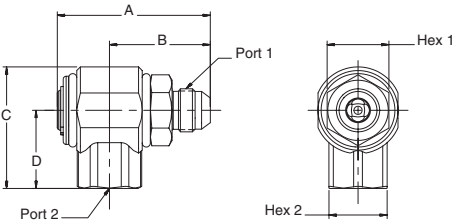

Male 37° Flare - Male 37° Flare

Part Number	A	B	C	D	HEX 1	HEX 2	PORT 1	PORT 2
S2303-4-4	2.41" 61.2 mm	1.61" 40.9 mm	2.19" 55.5 mm	1.50" 38.0 mm	.88" 22.2 mm	.88" 22.2 mm	7/16-20UNF-2A	7/16-20UNF-2A
S2303-6-6	2.41" 61.2 mm	1.61" 40.9 mm	2.19" 55.5 mm	1.50" 38.0 mm	.88" 22.2 mm	.88" 22.2 mm	9/16-18UNF-2A	9/16-18UNF-2A
S2303-8-8	2.63" 66.8 mm	1.73" 44.0 mm	2.59" 65.8 mm	1.84" 46.7 mm	1.06" 27.0 mm	1.00" 25.4 mm	3/4-16UNF-2A	3/4-16UNF-2A
S2303-10-10	2.63" 66.8 mm	1.73" 44.0 mm	2.59" 65.8 mm	1.84" 46.7 mm	1.06" 27.0 mm	1.00" 25.4 mm	7/8-14UNF-2A	7/8-14UNF-2A
S2303-12-12	3.33" 84.6 mm	2.10" 53.4 mm	3.07" 77.9 mm	2.17" 55.2 mm	1.38" 34.9 mm	1.38" 34.9 mm	1-1/16-12UN-2A	1-1/16-12UN-2A
S2303-16-16	4.05" 102.9 mm	2.64" 67.1 mm	3.01" 76.5 mm	2.11" 53.6 mm	1.63" 41.4 mm	1.69" 42.9 mm	1-5/16-12UN-2A	1-5/16-12UN-2A

Male 37° Flare - Female NPSM Pipe Swivel

Part Number	A	B	C	D	HEX 1	HEX 2	PORT 1	PORT 2
S2307-4-4	2.41" 61.2 mm	1.61" 40.9 mm	2.05" 52.0 mm	1.36" 34.5 mm	.88" 22.2 mm	.69" 17.5 mm	7/16-20UNF-2A	1/4-18 NPSM
S2307-6-6	2.41" 61.2 mm	1.61" 40.9 mm	2.07" 52.5 mm	1.38" 35.1 mm	.88" 22.2 mm	.88" 22.2 mm	9/16-18UNF-2A	3/8-18 NPSM
S2307-8-8	2.63" 66.8 mm	1.73" 44.0 mm	2.32" 59.0 mm	1.57" 39.9 mm	1.06" 27.0 mm	1.00" 25.4 mm	3/4-16UNF-2A	1/2-14 NPSM
S2307-12-12	3.33" 84.6 mm	2.10" 53.4 mm	2.74" 69.5 mm	1.85" 46.9 mm	1.38" 34.9 mm	1.25" 31.8 mm	1-1/16-12UN-2A	3/4-14 NPSM

Male 37° Flare - Female SAE Straight Thread

Part number	A	B	C	D	HEX 1	HEX 2	PORT 1	PORT 2
S2310-6-6	2.41" 61.2 mm	1.61" 40.9 mm	1.78" 45.1 mm	1.09" 27.6 mm	.88" 22.2 mm	.88" 22.2 mm	9/16-18UNF-2A	9/16-18UNF-2B
S2310-8-8	2.63" 66.8 mm	1.73" 44.0 mm	2.10" 53.3 mm	1.35" 34.3 mm	1.06" 27.0 mm	1.00" 25.4 mm	3/4-16UNF-2A	3/4-16UNF-2B
S2310-12-12	3.33" 84.6 mm	2.10" 53.4 mm	2.54" 64.5 mm	1.65" 41.9 mm	1.38" 34.9 mm	1.38" 34.9 mm	1-1/16-12UN-2A	1-1/16-12UN-2B