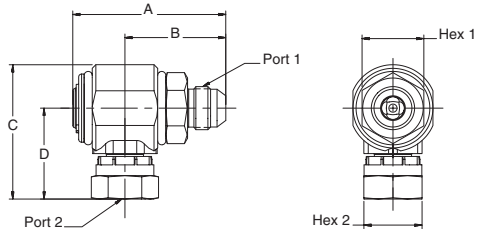

Male 37° Flare - Female NPSM Pipe Swivel

Part Number	A	B	C	D	HEX 1	HEX 2	PORT 1	PORT 2
S2307-4-4	2.41" 61.2 mm	1.61" 40.9 mm	2.05" 52.0 mm	1.36" 34.5 mm	.88" 22.2 mm	.69" 17.5 mm	7/16-20UNF-2A	1/4-18 NPSM
S2307-6-6	2.41" 61.2 mm	1.61" 40.9 mm	2.07" 52.5 mm	1.38" 35.1 mm	.88" 22.2 mm	.88" 22.2 mm	9/16-18UNF-2A	3/8-18 NPSM
S2307-8-8	2.63" 66.8 mm	1.73" 44.0 mm	2.32" 59.0 mm	1.57" 39.9 mm	1.06" 27.0 mm	1.00" 25.4 mm	3/4-16UNF-2A	1/2-14 NPSM
S2307-12-12	3.33" 84.6 mm	2.10" 53.4 mm	2.74" 69.5 mm	1.85" 46.9 mm	1.38" 34.9 mm	1.25" 31.8 mm	1-1/16-12UN-2A	3/4-14 NPSM