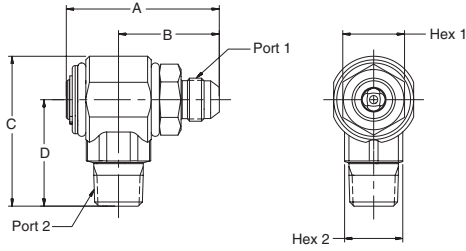

Swivels

90° S Series

Male 37° Flare - Male Pipe

Part Number	A	B	C	D	HEX 1	HEX 2	PORT 1	PORT 2
S2301-4-4	2.41" 61.2 mm	1.61" 40.9 mm	2.19" 55.5 mm	1.50" 38.0 mm	.88" 22.2 mm	.88" 22.2 mm	7/16-20UNF-2A	1/4-18 NPTF
S2301-6-6	2.41" 61.2 mm	1.61" 40.9 mm	2.19" 55.5 mm	1.50" 38.0 mm	.88" 22.2 mm	.88" 22.2 mm	9/16-18UNF-2A	3/8-18 NPTF
S2301-8-8	2.63" 66.8 mm	1.73" 44.0 mm	2.59" 65.8 mm	1.84" 46.7 mm	1.06" 27.0 mm	1.00" 25.4 mm	3/4-16UNF-2A	1/2-14 NPTF
S2301-12-12	3.33" 84.6 mm	2.10" 53.4 mm	3.00" 76.2 mm	2.11" 53.5 mm	1.38" 34.9 mm	1.38" 34.9 mm	1-1/16-12UN-2A	3/4-14 NPTF

Male 37° Flare - Female Pipe

Part Number	A	B	C	D	HEX 1	HEX 2	PORT 1	PORT 2
S2302-4-4	2.41" 61.2 mm	1.61" 40.9 mm	1.78" 45.1 mm	1.09" 27.6 mm	.88" 22.2 mm	.88" 22.2 mm	7/16-20UNF-2A	1/4-18 NPTF
S2302-6-6	2.41" 61.2 mm	1.61" 40.9 mm	1.78" 45.1 mm	1.09" 27.6 mm	.88" 22.2 mm	.88" 22.2 mm	9/16-18UNF-2A	3/8-18 NPTF
S2302-8-8	2.63" 66.8 mm	1.73" 44.0 mm	2.10" 53.3 mm	1.35" 34.3 mm	1.06" 27.0 mm	1.00" 25.4 mm	3/4-16UNF-2A	1/2-14 NPTF
S2302-12-12	3.33" 84.6 mm	2.10" 53.4 mm	2.39" 60.7 mm	1.50" 38.0 mm	1.38" 34.9 mm	1.38" 34.9 mm	1-1/16-12UN-2A	3/4-14 NPTF

Male 37° Flare - Female SAE Straight Thread

Part number	A	B	C	D	HEX 1	HEX 2	PORT 1	PORT 2
S2310-6-6	2.41" 61.2 mm	1.61" 40.9 mm	1.78" 45.1 mm	1.09" 27.6 mm	.88" 22.2 mm	.88" 22.2 mm	9/16-18UNF-2A	9/16-18UNF-2B
S2310-8-8	2.63" 66.8 mm	1.73" 44.0 mm	2.10" 53.3 mm	1.35" 34.3 mm	1.06" 27.0 mm	1.00" 25.4 mm	3/4-16UNF-2A	3/4-16UNF-2B
S2310-12-12	3.33" 84.6 mm	2.10" 53.4 mm	2.54" 64.5 mm	1.65" 41.9 mm	1.38" 34.9 mm	1.38" 34.9 mm	1-1/16-12UN-2A	1-1/16-12UN-2B