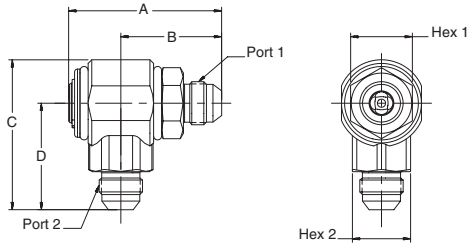

Male 37° Flare - Male 37° Flare

Part Number	A	B	C	D	HEX 1	HEX 2	PORT 1	PORT 2
S2303-4-4	2.41" 61.2 mm	1.61" 40.9 mm	2.19" 55.5 mm	1.50" 38.0 mm	.88" 22.2 mm	.88" 22.2 mm	7/16-20UNF-2A	7/16-20UNF-2A
S2303-6-6	2.41" 61.2 mm	1.61" 40.9 mm	2.19" 55.5 mm	1.50" 38.0 mm	.88" 22.2 mm	.88" 22.2 mm	9/16-18UNF-2A	9/16-18UNF-2A
S2303-8-8	2.63" 66.8 mm	1.73" 44.0 mm	2.59" 65.8 mm	1.84" 46.7 mm	1.06" 27.0 mm	1.00" 25.4 mm	3/4-16UNF-2A	3/4-16UNF-2A
S2303-10-10	2.63" 66.8 mm	1.73" 44.0 mm	2.59" 65.8 mm	1.84" 46.7 mm	1.06" 27.0 mm	1.00" 25.4 mm	7/8-14UNF-2A	7/8-14UNF-2A
S2303-12-12	3.33" 84.6 mm	2.10" 53.4 mm	3.07" 77.9 mm	2.17" 55.2 mm	1.38" 34.9 mm	1.38" 34.9 mm	1-1/16-12UN-2A	1-1/16-12UN-2A
S2303-16-16	4.05" 102.9 mm	2.64" 67.1 mm	3.01" 76.5 mm	2.11" 53.6 mm	1.63" 41.4 mm	1.69" 42.9 mm	1-5/16-12UN-2A	1-5/16-12UN-2A