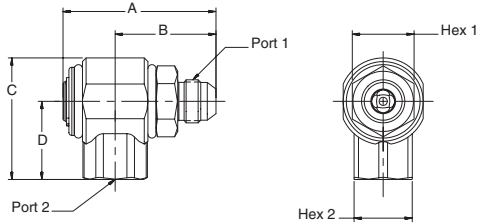

Swivels

90° S Series

Male 37° Flare - Male Pipe

Part Number	A	B	C	D	HEX 1	HEX 2	PORT 1	PORT 2
S2301-4-4	2.41" 61.2 mm	1.61" 40.9 mm	2.19" 55.5 mm	1.50" 38.0 mm	.88" 22.2 mm	.88" 22.2 mm	7/16-20UNF-2A	1/4-18 NPTF
S2301-6-6	2.41" 61.2 mm	1.61" 40.9 mm	2.19" 55.5 mm	1.50" 38.0 mm	.88" 22.2 mm	.88" 22.2 mm	9/16-18UNF-2A	3/8-18 NPTF
S2301-8-8	2.63" 66.8 mm	1.73" 44.0 mm	2.59" 65.8 mm	1.84" 46.7 mm	1.06" 27.0 mm	1.00" 25.4 mm	3/4-16UNF-2A	1/2-14 NPTF
S2301-12-12	3.33" 84.6 mm	2.10" 53.4 mm	3.00" 76.2 mm	2.11" 53.5 mm	1.38" 34.9 mm	1.38" 34.9 mm	1-1/16-12UN-2A	3/4-14 NPTF

Male 37° Flare - Female Pipe

Part Number	A	B	C	D	HEX 1	HEX 2	PORT 1	PORT 2
S2302-4-4	2.41" 61.2 mm	1.61" 40.9 mm	1.78" 45.1 mm	1.09" 27.6 mm	.88" 22.2 mm	.88" 22.2 mm	7/16-20UNF-2A	1/4-18 NPTF
S2302-6-6	2.41" 61.2 mm	1.61" 40.9 mm	1.78" 45.1 mm	1.09" 27.6 mm	.88" 22.2 mm	.88" 22.2 mm	9/16-18UNF-2A	3/8-18 NPTF
S2302-8-8	2.63" 66.8 mm	1.73" 44.0 mm	2.10" 53.3 mm	1.35" 34.3 mm	1.06" 27.0 mm	1.00" 25.4 mm	3/4-16UNF-2A	1/2-14 NPTF
S2302-12-12	3.33" 84.6 mm	2.10" 53.4 mm	2.39" 60.7 mm	1.50" 38.0 mm	1.38" 34.9 mm	1.38" 34.9 mm	1-1/16-12UN-2A	3/4-14 NPTF

Male 37° Flare - Female SAE Straight Thread

Part number	A	B	C	D	HEX 1	HEX 2	PORT 1	PORT 2
S2310-6-6	2.41" 61.2 mm	1.61" 40.9 mm	1.78" 45.1 mm	1.09" 27.6 mm	.88" 22.2 mm	.88" 22.2 mm	9/16-18UNF-2A	9/16-18UNF-2B
S2310-8-8	2.63" 66.8 mm	1.73" 44.0 mm	2.10" 53.3 mm	1.35" 34.3 mm	1.06" 27.0 mm	1.00" 25.4 mm	3/4-16UNF-2A	3/4-16UNF-2B
S2310-12-12	3.33" 84.6 mm	2.10" 53.4 mm	2.54" 64.5 mm	1.65" 41.9 mm	1.38" 34.9 mm	1.38" 34.9 mm	1-1/16-12UN-2A	1-1/16-12UN-2B