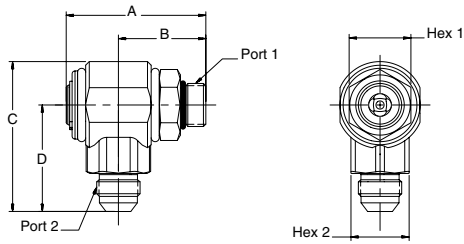

Male SAE O-Ring Straight Thread - Male Pipe

Part number	A	B	C	D	HEX 1	HEX 2	PORT 1	PORT 2
S2501-6-6	2.13" 54.1 mm	1.33" 33.8 mm	2.19" 55.5 mm	1.50" 38.0 mm	.88" 22.2 mm	.88" 22.2 mm	9/16-18UNF-2A	3/8-18 NPTF
S2501-8-8	2.40" 61.0 mm	1.50" 38.2 mm	2.59" 65.8 mm	1.84" 46.7 mm	1.06" 27.0 mm	1.00" 25.4 mm	3/4-16UNF-2A	1/2-14 NPTF
S2501-12-12	3.40" 86.4 mm	2.17" 55.2 mm	3.00" 76.2 mm	2.11" 53.5 mm	1.38" 34.9 mm	1.38" 34.9 mm	1-1/16-12UN-2A	3/4-14 NPTF

Male SAE O-Ring Straight Thread - Female Pipe

Part number	A	B	C	D	HEX 1	HEX 2	PORT 1	PORT 2
S2502-6-6	2.13" 54.1 mm	1.33" 33.8 mm	1.78" 45.1 mm	1.09" 27.6 mm	.88" 22.2 mm	.88" 22.2 mm	9/16-18UNF-2A	3/8-18 NPTF
S2502-8-8	2.40" 61.0 mm	1.50" 38.2 mm	2.10" 53.3 mm	1.35" 34.3 mm	1.06" 27.0 mm	1.00" 25.4 mm	3/4-16UNF-2A	1/2-14 NPTF
S2502-12-12	3.40" 86.4 mm	2.17" 55.2 mm	2.39" 60.7 mm	1.50" 38.0 mm	1.38" 34.9 mm	1.38" 34.9 mm	1-1/16-12UN-2A	3/4-14 NPTF

Male SAE O-Ring Straight Thread - Male 37° Flare

Part number	A	B	C	D	HEX 1	HEX 2	PORT 1	PORT 2
S2503-6-6	2.13" 54.1 mm	1.33" 33.8 mm	2.19" 55.5 mm	1.50" 38.0 mm	.88" 22.2 mm	.88" 22.2 mm	9/16-18UNF-2A	9/16-18UNF-2A
S2503-8-8	2.40" 61.0 mm	1.50" 38.2 mm	2.59" 65.8 mm	1.84" 46.7 mm	1.06" 27.0 mm	1.00" 25.4 mm	3/4-16UNF-2A	3/4-16UNF-2A
S2503-10-10	2.54" 64.5 mm	1.64" 41.7 mm	2.59" 65.8 mm	1.84" 46.7 mm	1.06" 27.0 mm	1.00" 25.4 mm	7/8-14UNF-2A	7/8-14UNF-2A
S2503-12-12	3.75" 86.4 mm	2.17" 55.2 mm	3.07" 77.9 mm	2.17" 55.2 mm	1.38" 34.9 mm	1.38" 34.9 mm	1-1/16-12UN-2A	1-1/16-12UN-2A
S2503-16-16	3.75" 95.3 mm	2.33" 59.2 mm	3.01" 76.5 mm	2.11" 53.6 mm	1.63" 41.4 mm	1.69" 42.9 mm	1-5/16-12UN-2A	1-5/16-12UN-2A