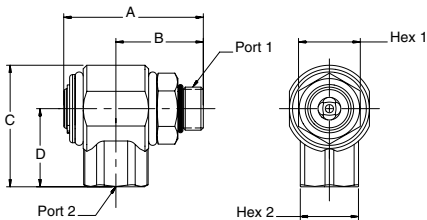

Male SAE O-Ring Straight Thread - Male 37° Flare

Part number	A	B	C	D	HEX 1	HEX 2	PORT 1	PORT 2
S2503-6-6	2.13" 54.1 mm	1.33" 33.8 mm	2.19" 55.5 mm	1.50" 38.0 mm	.88" 22.2 mm	.88" 22.2 mm	9/16-18UNF-2A	9/16-18UNF-2A
S2503-8-8	2.40" 61.0 mm	1.50" 38.2 mm	2.59" 65.8 mm	1.84" 46.7 mm	1.06" 27.0 mm	1.00" 25.4 mm	3/4-16UNF-2A	3/4-16UNF-2A
S2503-10-10	2.54" 64.5 mm	1.64" 41.7 mm	2.59" 65.8 mm	1.84" 46.7 mm	1.06" 27.0 mm	1.00" 25.4 mm	7/8-14UNF-2A	7/8-14UNF-2A
S2503-12-12	3.75" 86.4 mm	2.17" 55.2 mm	3.07" 77.9 mm	2.17" 55.2 mm	1.38" 34.9 mm	1.38" 34.9 mm	1-1/16-12UN-2A	1-1/16-12UN-2A
S2503-16-16	3.75" 95.3 mm	2.33" 59.2 mm	3.01" 76.5 mm	2.11" 53.6 mm	1.63" 41.4 mm	1.69" 42.9 mm	1-5/16-12UN-2A	1-5/16-12UN-2A

Male SAE O-Ring Straight Thread - Female NPSM Pipe Swivel

Part number	A	B	C	D	HEX 1	HEX 2	PORT 1	PORT 2
S2507-6-6	2.13" 54.1 mm	1.33" 33.8 mm	2.07" 52.5 mm	1.38" 35.1 mm	.88" 22.2 mm	.88" 22.2 mm	9/16-18UNF-2A	3/8-18 NPSM
S2507-8-8	2.40" 61.0 mm	1.50" 38.2 mm	2.32" 59.0 mm	1.57" 39.9 mm	1.06" 27.0 mm	1.00" 25.4 mm	3/4-16UNF-2A	1/2-14 NPSM
S2507-12-12	3.75" 86.4 mm	2.17" 55.2 mm	2.74" 69.5 mm	1.85" 46.9 mm	1.38" 34.9 mm	1.25" 31.8 mm	1-1/16-12UN-2A	3/4-14 NPSM
S2507-16-16	3.75" 95.3 mm	2.33" 59.2 mm	3.14" 79.8 mm	2.23" 56.6 mm	1.63" 41.4 mm	1.69" 42.9 mm	1-5/16-12UN-2A	1-1/2 NPSM

Male SAE O-Ring Straight Thread - Female SAE Straight Thread

Part number	A	B	C	D	HEX 1	HEX 2	PORT 1	PORT 2
S2510-6-6	2.13" 54.1 mm	1.33" 33.8 mm	1.78" 45.1 mm	1.09" 27.6 mm	.88" 22.2 mm	.88" 22.2 mm	9/16-18UNF-2A	9/16-18UNF-2B
S2510-8-8	2.40" 61.0 mm	1.50" 38.2 mm	2.10" 53.3 mm	1.35" 34.3 mm	1.06" 27.0 mm	1.00" 25.4 mm	3/4-16UNF-2A	3/4-16UNF-2B
S2510-12-12	3.40" 86.4 mm	2.17" 55.2 mm	2.54" 64.5 mm	1.65" 41.9 mm	1.38" 34.9 mm	1.38" 34.9 mm	1-1/16-12UN-2A	1-1/16-12UN-2B