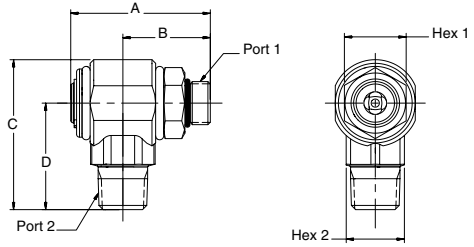

Male SAE O-Ring Straight Thread - Male Pipe

Part number	A	B	C	D	HEX 1	HEX 2	PORT 1	PORT 2
S2501-6-6	2.13" 54.1 mm	1.33" 33.8 mm	2.19" 55.5 mm	1.50" 38.0 mm	.88" 22.2 mm	.88" 22.2 mm	9/16-18UNF-2A	3/8-18 NPTF
S2501-8-8	2.40" 61.0 mm	1.50" 38.2 mm	2.59" 65.8 mm	1.84" 46.7 mm	1.06" 27.0 mm	1.00" 25.4 mm	3/4-16UNF-2A	1/2-14 NPTF
S2501-12-12	3.40" 86.4 mm	2.17" 55.2 mm	3.00" 76.2 mm	2.11" 53.5 mm	1.38" 34.9 mm	1.38" 34.9 mm	1-1/16-12UN-2A	3/4-14 NPTF

Male SAE O-Ring Straight Thread - Female Pipe

Part number	A	B	C	D	HEX 1	HEX 2	PORT 1	PORT 2
S2502-6-6	2.13" 54.1 mm	1.33" 33.8 mm	1.78" 45.1 mm	1.09" 27.6 mm	.88" 22.2 mm	.88" 22.2 mm	9/16-18UNF-2A	3/8-18 NPTF
S2502-8-8	2.40" 61.0 mm	1.50" 38.2 mm	2.10" 53.3 mm	1.35" 34.3 mm	1.06" 27.0 mm	1.00" 25.4 mm	3/4-16UNF-2A	1/2-14 NPTF
S2502-12-12	3.40" 86.4 mm	2.17" 55.2 mm	2.39" 60.7 mm	1.50" 38.0 mm	1.38" 34.9 mm	1.38" 34.9 mm	1-1/16-12UN-2A	3/4-14 NPTF

Male SAE O-Ring Straight Thread - Female SAE Straight Thread

Part number	A	B	C	D	HEX 1	HEX 2	PORT 1	PORT 2
S2510-6-6	2.13" 54.1 mm	1.33" 33.8 mm	1.78" 45.1 mm	1.09" 27.6 mm	.88" 22.2 mm	.88" 22.2 mm	9/16-18UNF-2A	9/16-18UNF-2B
S2510-8-8	2.40" 61.0 mm	1.50" 38.2 mm	2.10" 53.3 mm	1.35" 34.3 mm	1.06" 27.0 mm	1.00" 25.4 mm	3/4-16UNF-2A	3/4-16UNF-2B
S2510-12-12	3.40" 86.4 mm	2.17" 55.2 mm	2.54" 64.5 mm	1.65" 41.9 mm	1.38" 34.9 mm	1.38" 34.9 mm	1-1/16-12UN-2A	1-1/16-12UN-2B