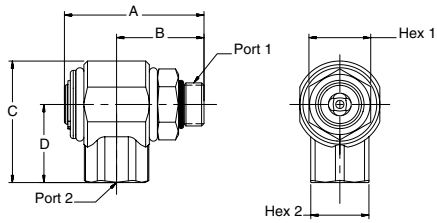

Male SAE O-Ring Straight Thread - Male Pipe

Part number	A	B	C	D	HEX 1	HEX 2	PORT 1	PORT 2
S2501-6-6	2.13" 54.1 mm	1.33" 33.8 mm	2.19" 55.5 mm	1.50" 38.0 mm	.88" 22.2 mm	.88" 22.2 mm	9/16-18UNF-2A	3/8-18 NPTF
S2501-8-8	2.40" 61.0 mm	1.50" 38.2 mm	2.59" 65.8 mm	1.84" 46.7 mm	1.06" 27.0 mm	1.00" 25.4 mm	3/4-16UNF-2A	1/2-14 NPTF
S2501-12-12	3.40" 86.4 mm	2.17" 55.2 mm	3.00" 76.2 mm	2.11" 53.5 mm	1.38" 34.9 mm	1.38" 34.9 mm	1-1/16-12UN-2A	3/4-14 NPTF

Male SAE O-Ring Straight Thread - Female Pipe

Part number	A	B	C	D	HEX 1	HEX 2	PORT 1	PORT 2
S2502-6-6	2.13" 54.1 mm	1.33" 33.8 mm	1.78" 45.1 mm	1.09" 27.6 mm	.88" 22.2 mm	.88" 22.2 mm	9/16-18UNF-2A	3/8-18 NPTF
S2502-8-8	2.40" 61.0 mm	1.50" 38.2 mm	2.10" 53.3 mm	1.35" 34.3 mm	1.06" 27.0 mm	1.00" 25.4 mm	3/4-16UNF-2A	1/2-14 NPTF
S2502-12-12	3.40" 86.4 mm	2.17" 55.2 mm	2.39" 60.7 mm	1.50" 38.0 mm	1.38" 34.9 mm	1.38" 34.9 mm	1-1/16-12UN-2A	3/4-14 NPTF

Male SAE O-Ring Straight Thread - Male 37° Flare

Part number	A	B	C	D	HEX 1	HEX 2	PORT 1	PORT 2
S2503-6-6	2.13" 54.1 mm	1.33" 33.8 mm	2.19" 55.5 mm	1.50" 38.0 mm	.88" 22.2 mm	.88" 22.2 mm	9/16-18UNF-2A	9/16-18UNF-2A
S2503-8-8	2.40" 61.0 mm	1.50" 38.2 mm	2.59" 65.8 mm	1.84" 46.7 mm	1.06" 27.0 mm	1.00" 25.4 mm	3/4-16UNF-2A	3/4-16UNF-2A
S2503-10-10	2.54" 64.5 mm	1.64" 41.7 mm	2.59" 65.8 mm	1.84" 46.7 mm	1.06" 27.0 mm	1.00" 25.4 mm	7/8-14UNF-2A	7/8-14UNF-2A
S2503-12-12	3.75" 86.4 mm	2.17" 55.2 mm	3.07" 77.9 mm	2.17" 55.2 mm	1.38" 34.9 mm	1.38" 34.9 mm	1-1/16-12UN-2A	1-1/16-12UN-2A
S2503-16-16	3.75" 95.3 mm	2.33" 59.2 mm	3.01" 76.5 mm	2.11" 53.6 mm	1.63" 41.4 mm	1.69" 42.9 mm	1-5/16-12UN-2A	1-5/16-12UN-2A