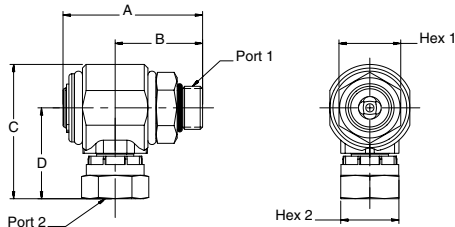

Male SAE O-Ring Straight Thread - Female NPSM Pipe Swivel

Part number	A	B	C	D	HEX 1	HEX 2	PORT 1	PORT 2
S2507-6-6	2.13" 54.1 mm	1.33" 33.8 mm	2.07" 52.5 mm	1.38" 35.1 mm	.88" 22.2 mm	.88" 22.2 mm	9/16-18UNF-2A	3/8-18 NPSM
S2507-8-8	2.40" 61.0 mm	1.50" 38.2 mm	2.32" 59.0 mm	1.57" 39.9 mm	1.06" 27.0 mm	1.00" 25.4 mm	3/4-16UNF-2A	1/2-14 NPSM
S2507-12-12	3.75" 86.4 mm	2.17" 55.2 mm	2.74" 69.5 mm	1.85" 46.9 mm	1.38" 34.9 mm	1.25" 31.8 mm	1-1/16-12UN-2A	3/4-14 NPSM
S2507-16-16	3.75" 95.3 mm	2.33" 59.2 mm	3.14" 79.8 mm	2.23" 56.6 mm	1.63" 41.4 mm	1.69" 42.9 mm	1-5/16-12UN-2A	1-1/2 NPSM