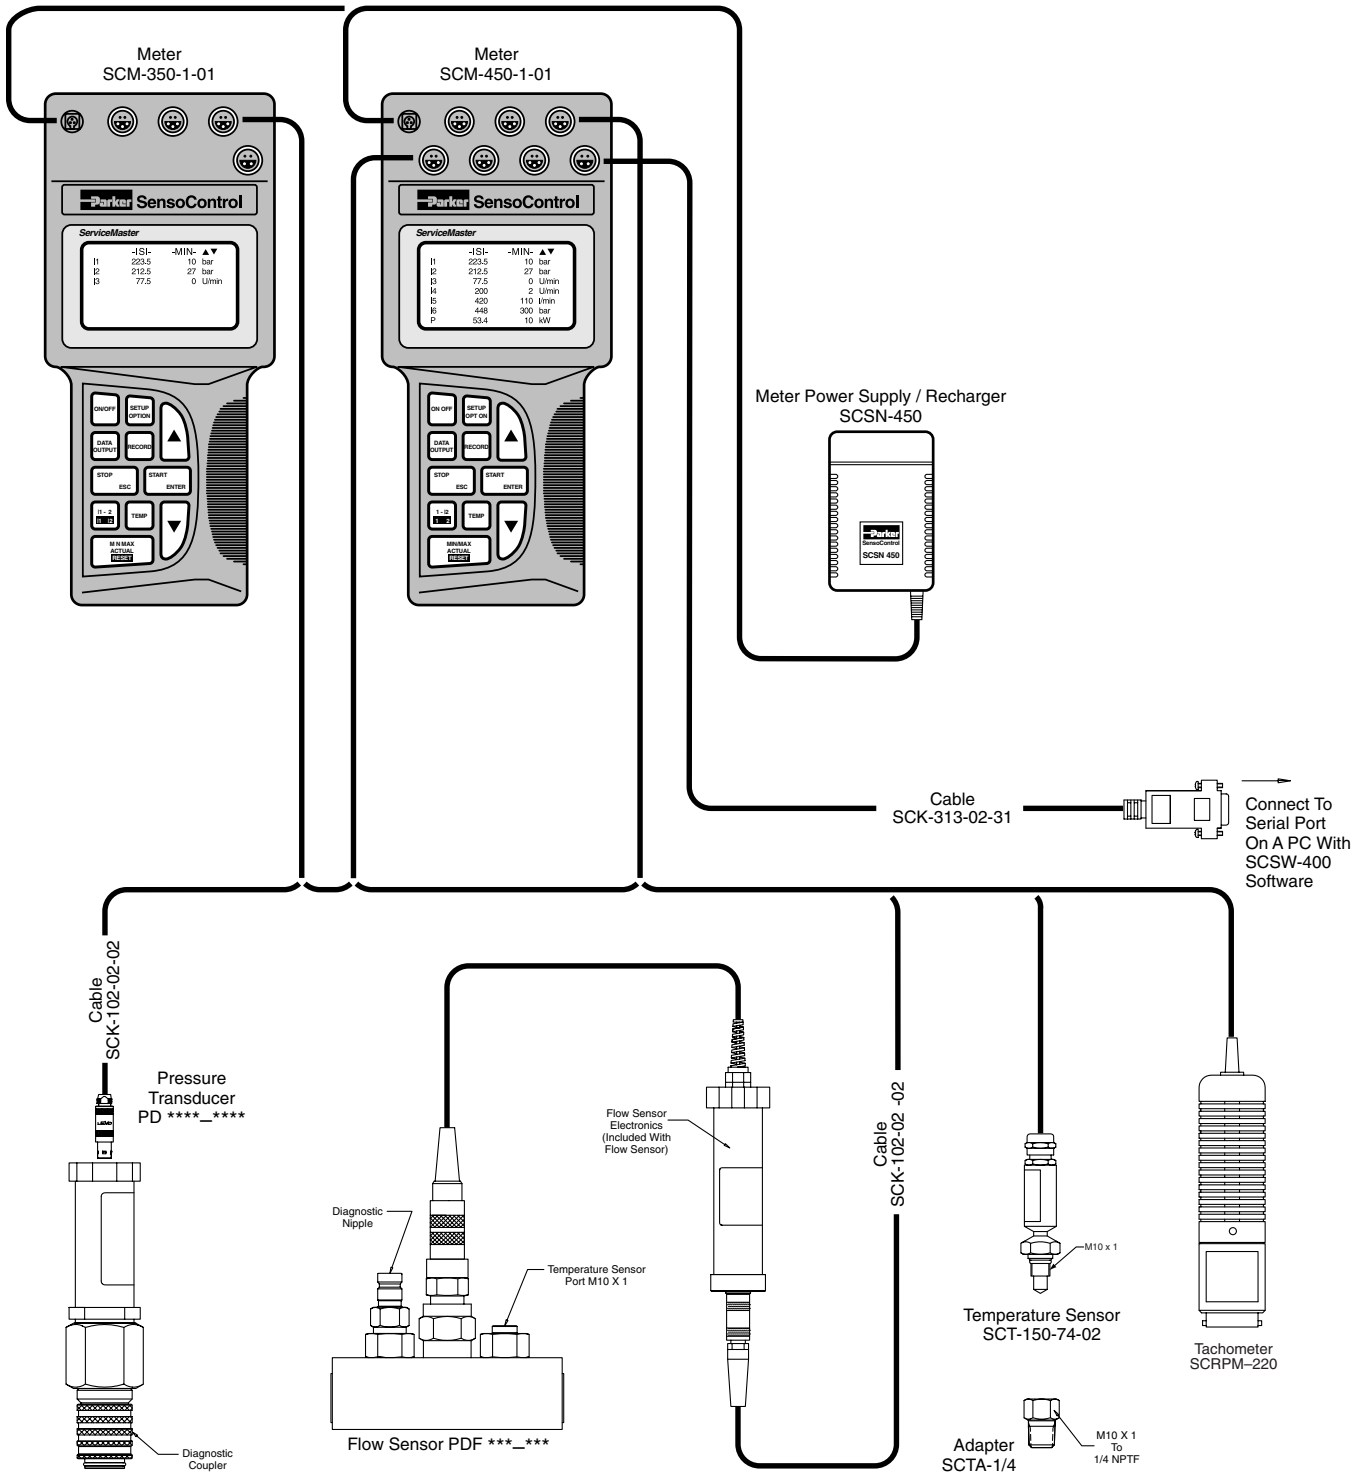

SensoControl® ServiceMaster™
Measure and Document Flow, Pressure, Voltage, Current
Temperature and Rotation Speed

F Diagnostic