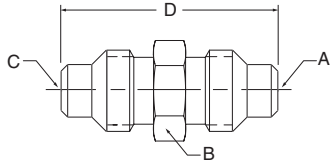

EMA Gauge Adapter

Part No.	Port Thread Size	Hex Size (mm)	Port Thread Size	Overall Length	Wt. (LB.) P/Piece
	A	B	C	D	
MAV1/4NPT-MA3	1/4-18NPT	19	M16X2.0	2.22	0.16
MAV1/4NPT-MA3-KM Includes Dust Cap	1/4-18NPT	19	M16X2.0	2.22	0.23

Part No.	Port Thread Size	Hex Size (mm)	Port Thread Size	Overall Length	Wt. (LB.) P/Piece
	A	B	C	D	
MAVMD1/4NPT-MA3	1/4-18NPT	19	M16X2.0	2.22	0.18

Union

Part No.	Port Thread Size	Hex Size (mm)	Port Thread Size	Overall Length	Wt. (LB.) P/Piece
	A	B	C	D	
EMA3VS	M16X2.0	17	M16X2.0	1.65	0.11