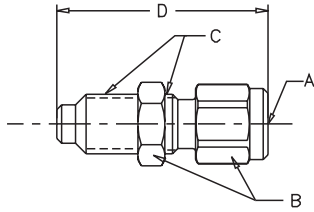

EMA Gauge Adapter

Part No.	Port Thread Size	Hex Size (mm)	Port Thread Size	Overall Length	Wt. (LB.) P/Piece
	A	B	C	D	
MAV1/4NPT-MA3	1/4-18NPT	19	M16X2.0	2.22	0.16
MAV1/4NPT-MA3-KM Includes Dust Cap	1/4-18NPT	19	M16X2.0	2.22	0.23

Part No.	Port Thread Size	Hex Size (mm)	Port Thread Size	Overall Length	Wt. (LB.) P/Piece
	A	B	C	D	
MAVMD1/4NPT-MA3	1/4-18NPT	19	M16X2.0	2.22	0.18

Union

Part No.	Port Thread Size	Hex Size (mm)	Port Thread Size	Overall Length	Wt. (LB.) P/Piece
	A	B	C	D	
EMA3VS	M16X2.0	17	M16X2.0	1.65	0.11