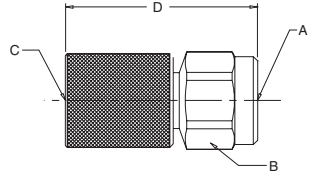

EMA Gauge Adapter

Part No.	Port Thread Size	Hex Size (mm)	Port Thread Size	Overall Length	Wt. (LB.) P/Piece
	A	B	C	D	
MAV1/4NPT-MA3	1/4-18NPT	19	M16X2.0	2.22	0.16
MAV1/4NPT-MA3-KM Includes Dust Cap	1/4-18NPT	19	M16X2.0	2.22	0.23

Part No.	Port Thread Size	Hex Size (mm)	Port Thread Size	Overall Length	Wt. (LB.) P/Piece
	A	B	C	D	
MAVMD1/4NPT-MA3	1/4-18NPT	19	M16X2.0	2.22	0.18

Union

Part No.	Port Thread Size	Hex Size (mm)	Port Thread Size	Overall Length	Wt. (LB.) P/Piece
	A	B	C	D	
EMA3VS	M16X2.0	17	M16X2.0	1.65	0.11