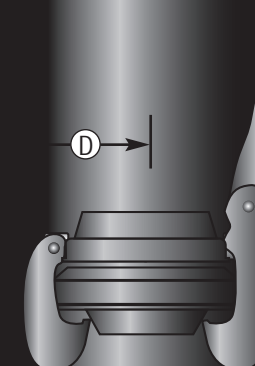

weld-on set specs.	A	B	C	D	E
2" Weld-On Set	2.68	6.10	7.09	3.35	4.92
3" Weld-On Set	3.43	7.87	9.25	3.54	7.09
4" Weld-On Set	5.28	11.81	10.83	6.69	9.25
5" Weld-On Set	4.69	11.22	11.42	5.51	10.83
6" Weld-On Set	4.84	12.60	13.39	6.30	11.81
8" Weld-On Set	6.30	15.35	13.19	9.06	13.98

Specifications to 1/100th of an inch • Specifications Subject to Change

GOODYEAR
RUBBER PRODUCTS INC.

Call Toll Free: 1-866-711-4673
WebSales@GoodyearRubberProducts.com

**We Ship
World Wide**