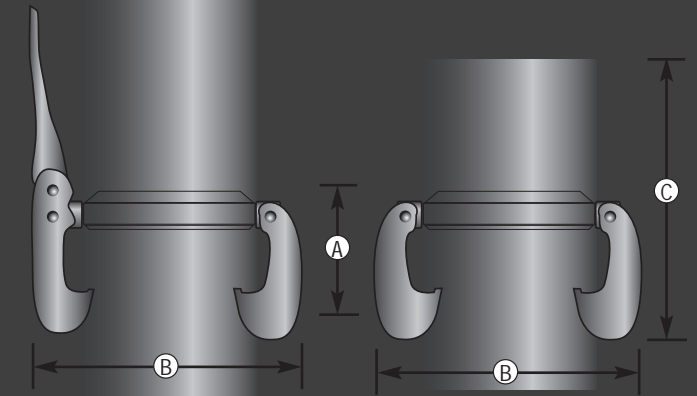

weld-on set specs.	A	B	C
10" Weld-On Set	9.06	20.08	15.35
12" Weld-On Set	10.24	24.21	10.43
Specifications to 1/100th of an inch.			

**GOODYEAR**  
RUBBER PRODUCTS INC.

**Call Toll Free: 1-866-711-4673**  
WebSales@GoodyearRubberProducts.com