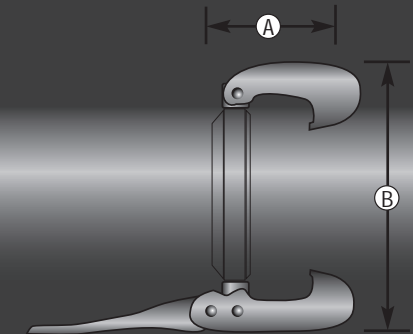

| weld-on set specs. | A    | B     | C     |
|--------------------|------|-------|-------|
| 2" Weld-On Set     | 2.68 | 6.10  | 7.09  |
| 3" Weld-On Set     | 3.43 | 7.87  | 9.25  |
| 4" Weld-On Set     | 5.28 | 11.81 | 10.83 |
| 5" Weld-On Set     | 4.69 | 11.22 | 11.42 |
| 6" Weld-On Set     | 4.84 | 12.60 | 13.39 |
| 8" Weld-On Set     | 6.30 | 15.35 | 13.19 |